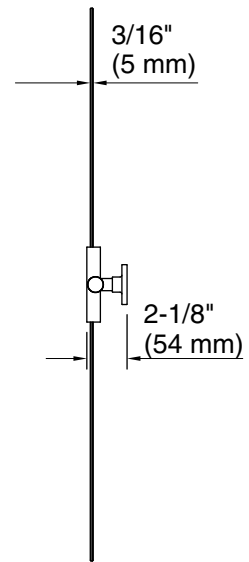

Castia™ by Studio McGee

20" x 30" rectangular mirror
K-34969

Features

- Designed in collaboration with Studio McGee
- Clean and timeless design allows for use in any interior space
- Finishes coordinate with KOHLER® faucet and lighting products

Castia™ by Studio McGee
20" x 30" rectangular mirror
K-34969

Technical Information

All product dimensions are nominal.

Notes

Install this product according to the installation instructions.