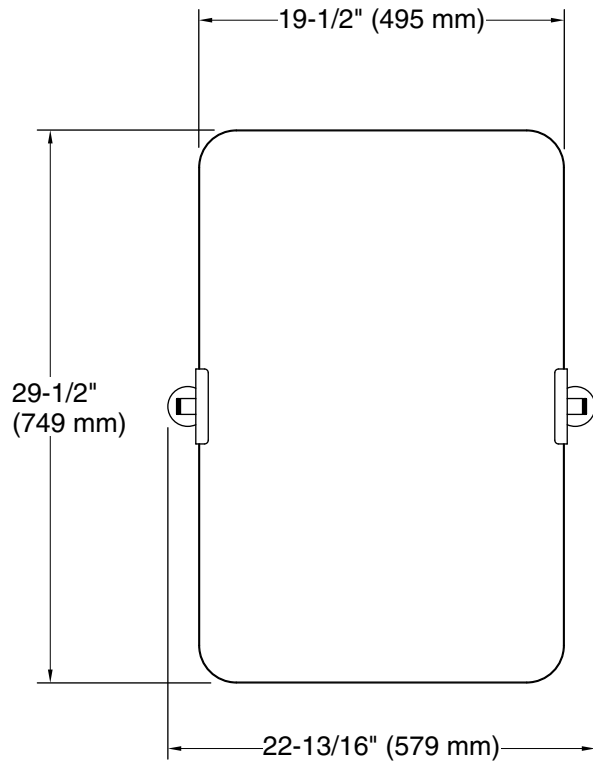

Castia™ by Studio McGee

20" x 30" rectangular mirror
K-34969

Features

- Designed in collaboration with Studio McGee
- Clean and timeless design allows for use in any interior space
- Finishes coordinate with KOHLER® faucet and lighting products

Castia™ by Studio McGee
20" x 30" rectangular mirror
K-34969

Technical Information

All product dimensions are nominal.

Notes

Install this product according to the installation instructions.