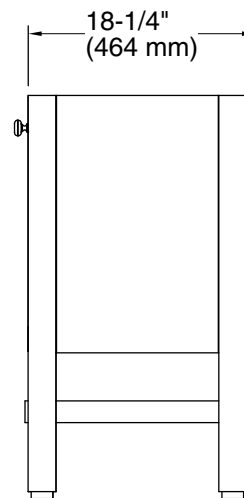

Technical Information

All product dimensions are nominal.

Notes

Install this product according to the installation guide.

Select the type of fastener based on the wall material. A minimum 500 lb (227 kg) load bearing fastener is recommended.