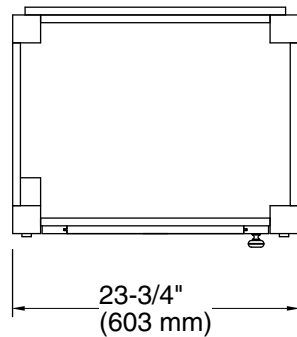

Technical Information

All product dimensions are nominal.

Notes

Install this product according to the installation guide.

Select the type of fastener based on the wall material. A minimum 500 lb (227 kg) load bearing fastener is recommended.