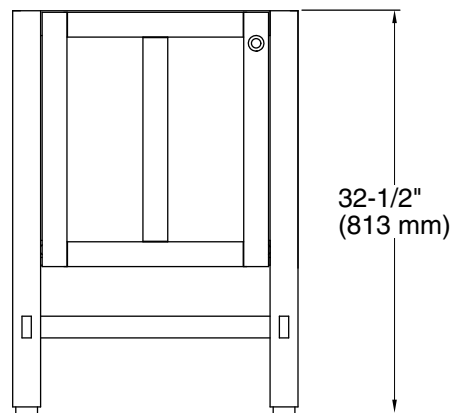

Technical Information

All product dimensions are nominal.

Notes

Install this product according to the installation guide.

Select the type of fastener based on the wall material. A minimum 500 lb (227 kg) load bearing fastener is recommended.