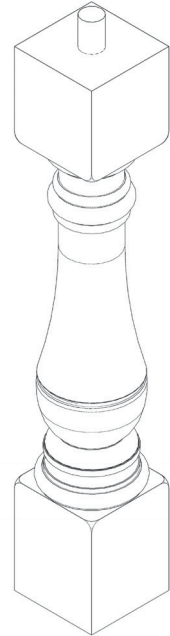

ITEM NUMBER: BAL05X30BR

FIBERTHANE 700 SERIES BRADFORD BALUSTER: 5"W X 30"H
(6 15/16" ON-CENTER-SPACING TO PASS 4" SPHERE CODE)

TOP PROFILE

Ø1 1/4" FIBERGLASS TUBE

FRONT PROFILE

ISOMETRIC

EKENA MILLWORK
2300 WEST MAIN ST.
CLARKSVILLE, TX 75426
TOLL FREE: 866-607-0453
WWW.EKENAMILLWORK.COM

GENERATED DATE : 06/28/2024

NOTES

1. INSTALLATION TO BE COMPLETED IN ACCORDANCE WITH MANUFACTURER'S SPECIFICATIONS.
2. DRAWING MAY NOT BE TO SCALE
3. THIS DRAWING IS INTENDED FOR DESIGN AND PLANNING PURPOSES ONLY.
4. ALL INFORMATION CONTAINED HEREIN WAS CURRENT AT THE TIME OF DEVELOPMENT BUT MUST BE REVIEWED AND APPROVED BY THE PRODUCT MANUFACTURER TO BE CONSIDERED ACCURATE.
5. MANUFACTURED FROM HIGH DENSITY POLYURETHANE WITH FACTORY PRIMED FINISH.