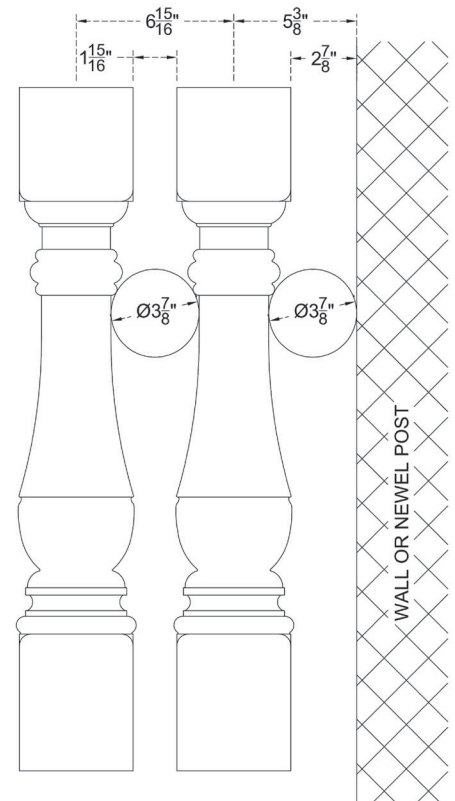

ITEM NUMBER: BAL05X30BR

FIBERTHANE 700 SERIES BRADFORD BALUSTER: 5"W X 30"H
(6 15/16" ON-CENTER-SPACING TO PASS 4" SPHERE CODE)

TOP PROFILE

Ø1 1/4" FIBERGLASS TUBE

FRONT PROFILE

ISOMETRIC

EKENA MILLWORK
2300 WEST MAIN ST.
CLARKSVILLE, TX 75426
TOLL FREE: 866-607-0453
WWW.EKENAMILLWORK.COM

GENERATED DATE : 06/28/2024

NOTES

1. INSTALLATION TO BE COMPLETED IN ACCORDANCE WITH MANUFACTURER'S SPECIFICATIONS.
2. DRAWING MAY NOT BE TO SCALE
3. THIS DRAWING IS INTENDED FOR DESIGN AND PLANNING PURPOSES ONLY.
4. ALL INFORMATION CONTAINED HEREIN WAS CURRENT AT THE TIME OF DEVELOPMENT BUT MUST BE REVIEWED AND APPROVED BY THE PRODUCT MANUFACTURER TO BE CONSIDERED ACCURATE.
5. MANUFACTURED FROM HIGH DENSITY POLYURETHANE WITH FACTORY PRIMED FINISH.