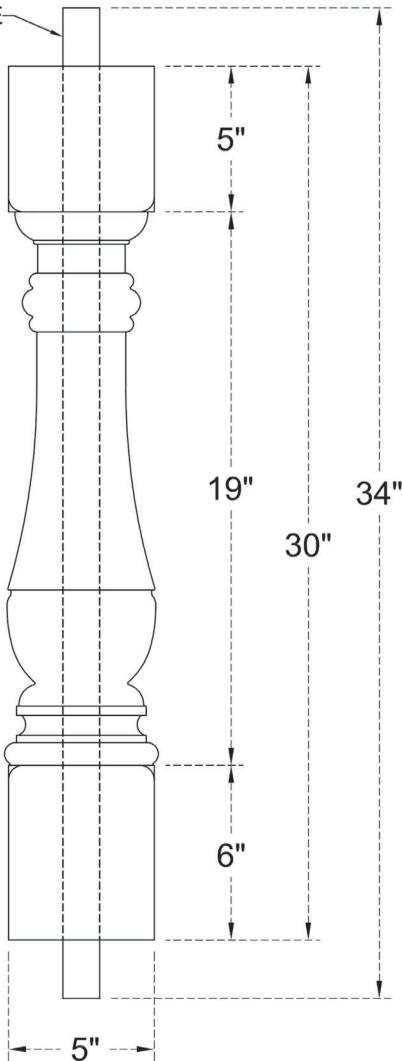

ITEM NUMBER: BAL05X30BR

FIBERTHANE 700 SERIES BRADFORD BALUSTER: 5"W X 30"H
(6 15/16" ON-CENTER-SPACING TO PASS 4" SPHERE CODE)

TOP PROFILE

Ø1 1/4" FIBERGLASS TUBE

FRONT PROFILE

ISOMETRIC

EKENA MILLWORK
2300 WEST MAIN ST.
CLARKSVILLE, TX 75426
TOLL FREE: 866-607-0453
WWW.EKENAMILLWORK.COM

GENERATED DATE : 06/28/2024

NOTES

1. INSTALLATION TO BE COMPLETED IN ACCORDANCE WITH MANUFACTURER'S SPECIFICATIONS.
2. DRAWING MAY NOT BE TO SCALE
3. THIS DRAWING IS INTENDED FOR DESIGN AND PLANNING PURPOSES ONLY.
4. ALL INFORMATION CONTAINED HEREIN WAS CURRENT AT THE TIME OF DEVELOPMENT BUT MUST BE REVIEWED AND APPROVED BY THE PRODUCT MANUFACTURER TO BE CONSIDERED ACCURATE.
5. MANUFACTURED FROM HIGH DENSITY POLYURETHANE WITH FACTORY PRIMED FINISH.