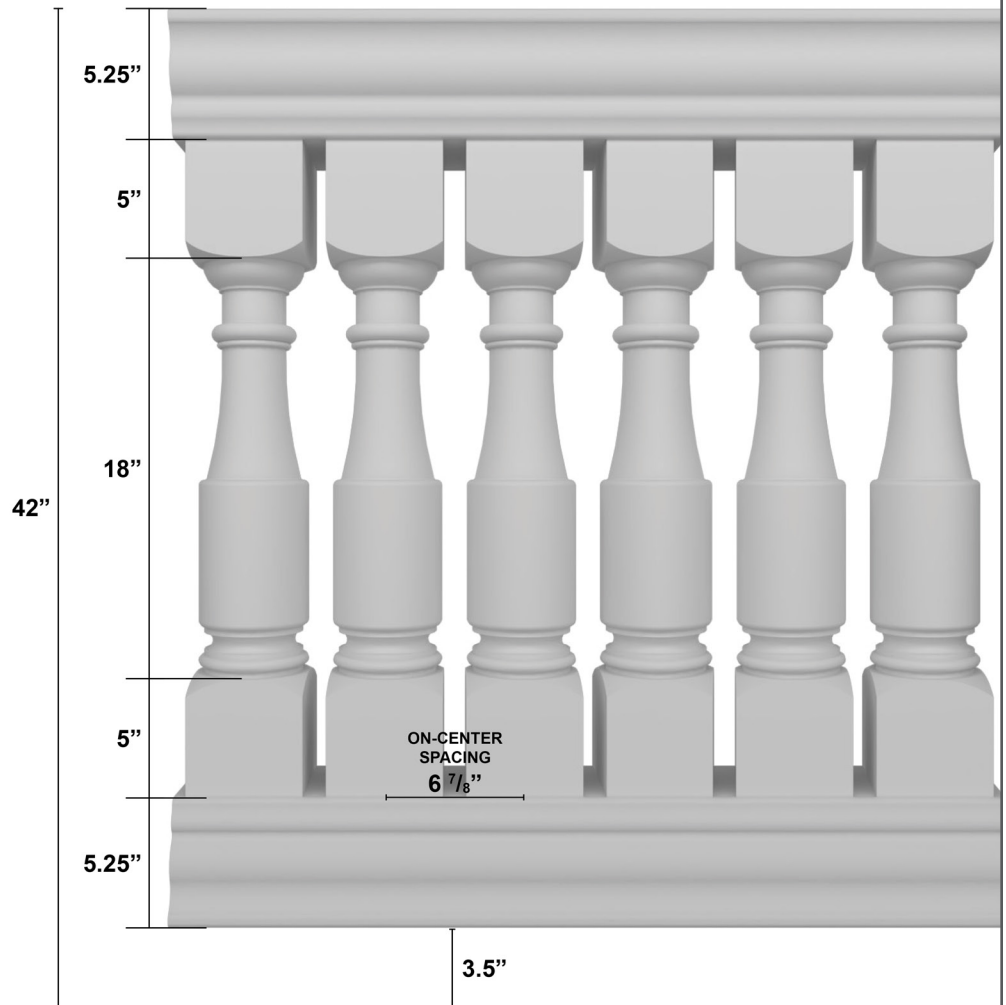

BALUSTRADE RAILING KIT

HAMILTON

STYLE

STYLE A

PORCH/PATIO GROUND