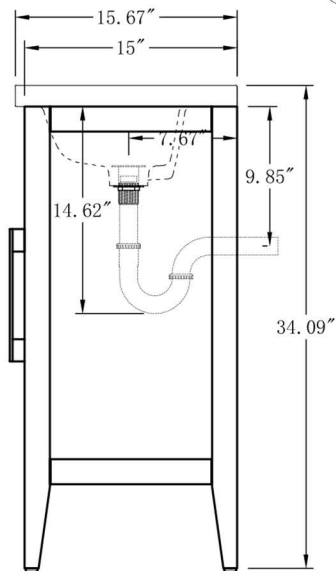

QUALITY BATHROOM FURNITURE

Overall Dimensions: 20.4" W x 15.7" D x 34.1" H

Cabinet: 19" W x 15" D x 32.6" H

Top: 20.4" W x 15.7" D x 1.5"H

\*All measurements are  $\pm 0.25"$ .

QUALITY BATHROOM FURNITURE

Overall Dimensions: 20.4" W x 15.7" D x 34.1" H

Cabinet: 19" W x 15" D x 32.6" H

Top: 20.4" W x 15.7" D x 1.5" H

\*All measurements are  $\pm 0.25"$ .