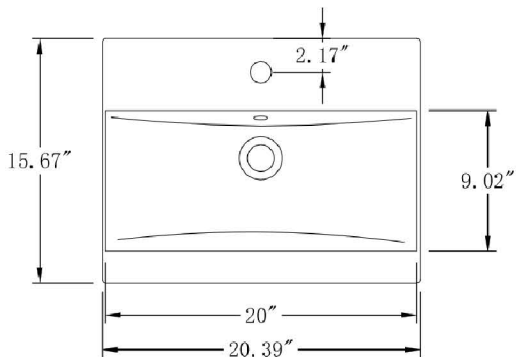

QUALITY BATHROOM FURNITURE

Overall Dimensions: 20.4" W x 15.7" D x 34.1" H

Cabinet: 19" W x 15" D x 32.6" H

Top: 20.4" W x 15.7" D x 1.5"H

\*All measurements are  $\pm 0.25"$ .

QUALITY BATHROOM FURNITURE

Overall Dimensions: 20.4" W x 15.7" D x 34.1" H

Cabinet: 19" W x 15" D x 32.6" H

Top: 20.4" W x 15.7" D x 1.5" H

\*All measurements are  $\pm 0.25"$ .