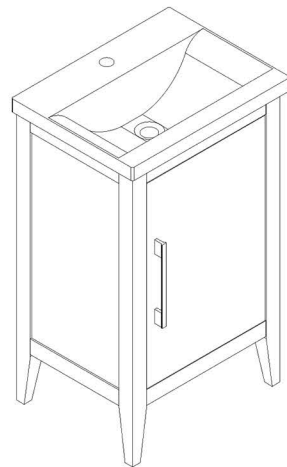

QUALITY BATHROOM FURNITURE

Overall Dimensions: 20.4" W x 15.7" D x 34.1" H

Cabinet: 19" W x 15" D x 32.6" H

Top: 20.4" W x 15.7" D x 1.5"H

\*All measurements are  $\pm 0.25"$ .

QUALITY BATHROOM FURNITURE

Overall Dimensions: 20.4" W x 15.7" D x 34.1" H

Cabinet: 19" W x 15" D x 32.6" H

Top: 20.4" W x 15.7" D x 1.5" H

\*All measurements are  $\pm 0.25"$ .