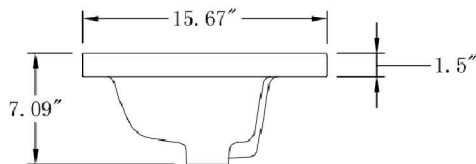

QUALITY BATHROOM FURNITURE

Overall Dimensions: 20.4" W x 15.7" D x 34.1" H

Cabinet: 19" W x 15" D x 32.6" H

Top: 20.4" W x 15.7" D x 1.5"H

\*All measurements are  $\pm 0.25"$ .

QUALITY BATHROOM FURNITURE

Overall Dimensions: 20.4" W x 15.7" D x 34.1" H

Cabinet: 19" W x 15" D x 32.6" H

Top: 20.4" W x 15.7" D x 1.5" H

\*All measurements are  $\pm 0.25"$ .