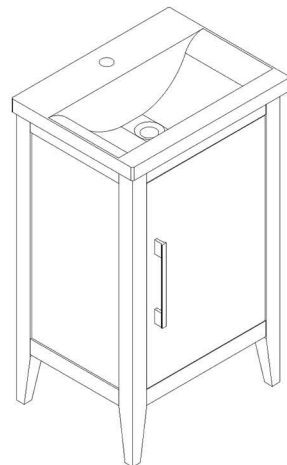

QUALITY BATHROOM FURNITURE

Overall Dimensions: 20.4" W x 15.7" D x 34.1" H

Cabinet: 19" W x 15" D x 32.6" H

Top: 20.4" W x 15.7" D x 1.5"H

\*All measurements are  $\pm 0.25"$ .

QUALITY BATHROOM FURNITURE

Overall Dimensions: 20.4" W x 15.7" D x 34.1" H

Cabinet: 19" W x 15" D x 32.6" H

Top: 20.4" W x 15.7" D x 1.5" H

\*All measurements are  $\pm 0.25"$ .