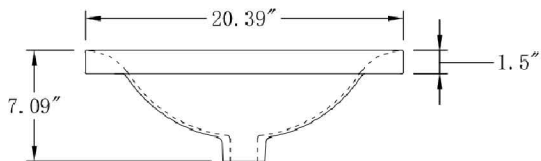

QUALITY BATHROOM FURNITURE

Overall Dimensions: 20.4" W x 15.7" D x 34.1" H

Cabinet: 19" W x 15" D x 32.6" H

Top: 20.4" W x 15.7" D x 1.5"H

\*All measurements are  $\pm 0.25"$ .

QUALITY BATHROOM FURNITURE

Overall Dimensions: 20.4" W x 15.7" D x 34.1" H

Cabinet: 19" W x 15" D x 32.6" H

Top: 20.4" W x 15.7" D x 1.5" H

\*All measurements are  $\pm 0.25"$ .