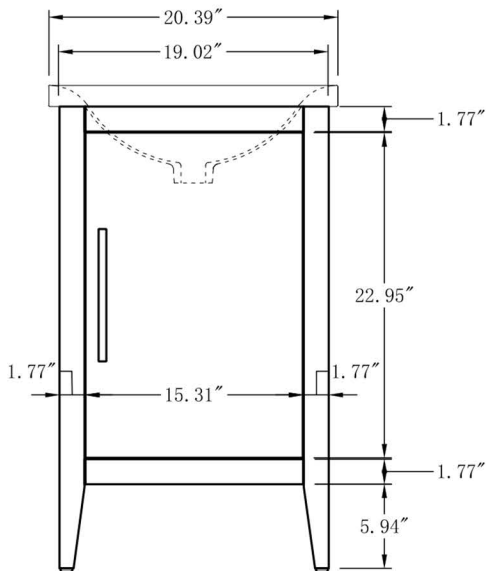

QUALITY BATHROOM FURNITURE

Overall Dimensions: 20.4" W x 15.7" D x 34.1" H

Cabinet: 19" W x 15" D x 32.6" H

Top: 20.4" W x 15.7" D x 1.5"H

\*All measurements are  $\pm 0.25"$ .

QUALITY BATHROOM FURNITURE

Overall Dimensions: 20.4" W x 15.7" D x 34.1" H

Cabinet: 19" W x 15" D x 32.6" H

Top: 20.4" W x 15.7" D x 1.5" H

\*All measurements are  $\pm 0.25"$ .