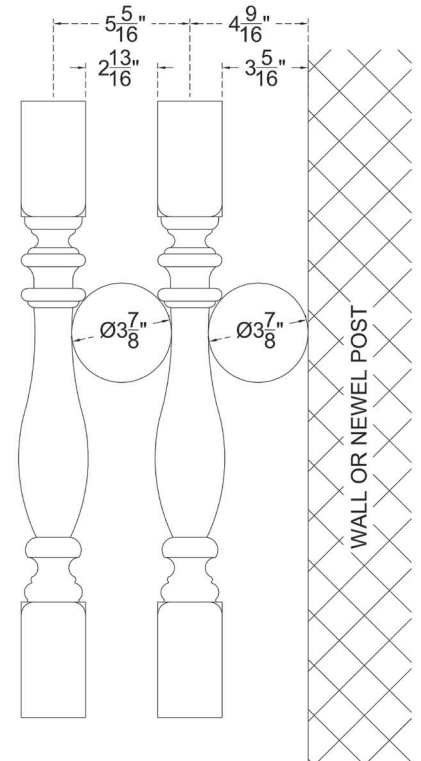

# ITEM NUMBER: BAL03X24AY

ENDURATHANE 500 SERIES AMY BALUSTER: 2 1/2"W X 24"H  
(5 5/16" ON CENTER SPACING FOR 4" SPHERE CODE)

TOP PROFILE

Ø3/4" FIBERGLASS TUBE

FRONT PROFILE

ISOMETRIC

EKENA MILLWORK  
2300 WEST MAIN ST.  
CLARKSVILLE, TX 75426  
TOLL FREE: 866-607-0453  
WWW.EKENAMILLWORK.COM

GENERATED DATE : 06/28/2024

NOTES

1. INSTALLATION TO BE COMPLETED IN ACCORDANCE WITH MANUFACTURER'S SPECIFICATIONS.
2. DRAWING MAY NOT BE TO SCALE
3. THIS DRAWING IS INTENDED FOR DESIGN AND PLANNING PURPOSES ONLY.
4. ALL INFORMATION CONTAINED HEREIN WAS CURRENT AT THE TIME OF DEVELOPMENT BUT MUST BE REVIEWED AND APPROVED BY THE PRODUCT MANUFACTURER TO BE CONSIDERED ACCURATE.
5. MANUFACTURED FROM HIGH DENSITY POLYURETHANE WITH FACTORY PRIMED FINISH.