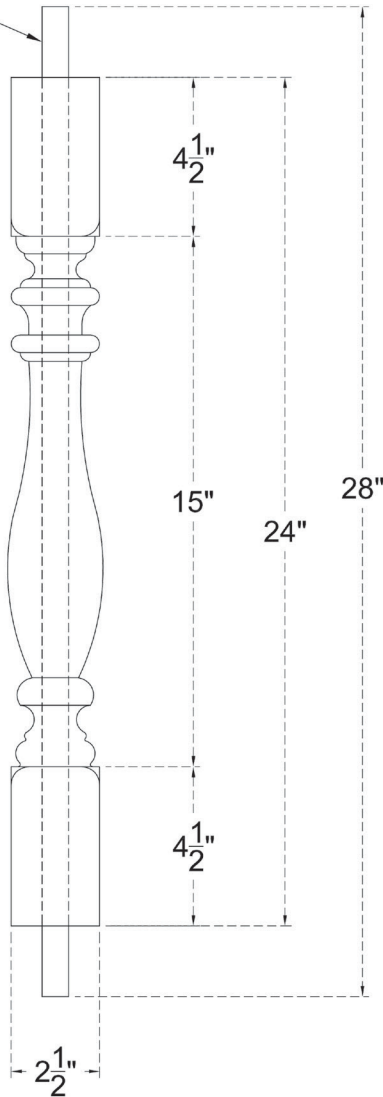

# ITEM NUMBER: BAL03X24AY

ENDURATHANE 500 SERIES AMY BALUSTER: 2 1/2"W X 24"H  
(5 5/16" ON CENTER SPACING FOR 4" SPHERE CODE)

TOP PROFILE

Ø3/4" FIBERGLASS TUBE

FRONT PROFILE

ISOMETRIC

EKENA MILLWORK  
2300 WEST MAIN ST.  
CLARKSVILLE, TX 75426  
TOLL FREE: 866-607-0453  
WWW.EKENAMILLWORK.COM

GENERATED DATE : 06/28/2024

NOTES

1. INSTALLATION TO BE COMPLETED IN ACCORDANCE WITH MANUFACTURER'S SPECIFICATIONS.
2. DRAWING MAY NOT BE TO SCALE
3. THIS DRAWING IS INTENDED FOR DESIGN AND PLANNING PURPOSES ONLY.
4. ALL INFORMATION CONTAINED HEREIN WAS CURRENT AT THE TIME OF DEVELOPMENT BUT MUST BE REVIEWED AND APPROVED BY THE PRODUCT MANUFACTURER TO BE CONSIDERED ACCURATE.
5. MANUFACTURED FROM HIGH DENSITY POLYURETHANE WITH FACTORY PRIMED FINISH.