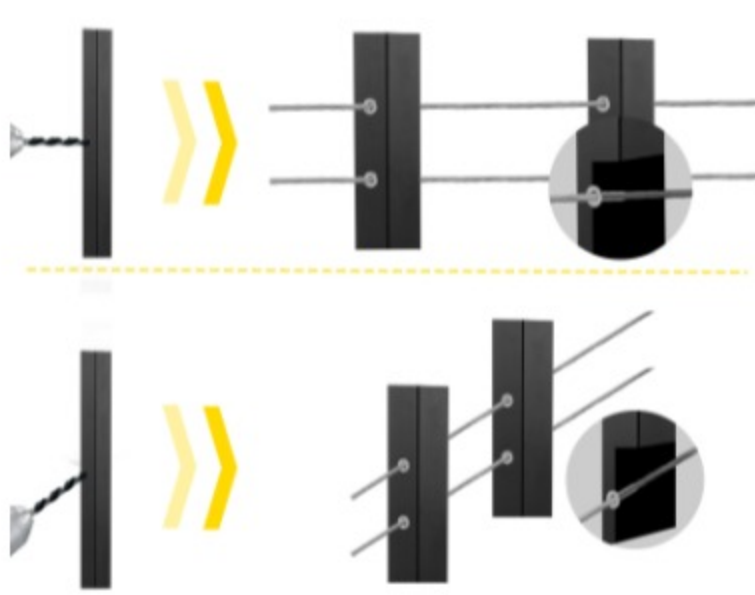

CABLE RAILING POST

42 x 1.97 x 1.97" / 106.7 x 5 x 5cm

Stainless Steel

For Indoor

Outdoor Use

Cable Railing Post

The 42" cable handrail post in height is made of durable stainless steel and coated with powder. 0-300 degrees adjustable cast bracket is designed to fit both your interior & exterior cable railing systems. Free hole DIY enable leveled holes and inclined holes are both available.

Why Choose VEVOR?

- Premium Tough Quality
- Incredibly Low Prices
- Fast & Secure Delivery
- 30-Day Free Returns
- 24/7 Attentive Service

42" CABLE RAIL POST

42" Cable Railing Post

Cable railing posts can weigh up to 300lbs load capacity. It is suitable for up/down a stair, especially for children, the elderly, and people who have difficulty climbing stairs is an indispensable help.

DIY FOR MULTI-MOUNT HOLE

Drill Holes According to Your Different Needs

Design it Yourself

Free hole post is more practical and secure. It enables you to DIY a cable railing system easily because the distance from hole to hole can be DIY to match your different needs.

DURABLE STAINLESS STEEL

Powder Coated Keeps Long-term Service

- Rust-proof
- Abrasion-proof
- Corrosion-proof

Black Powder Coating

The deck railing is made of durable stainless steel and coated with black powder that stands up to corrosion and rust for a long time regardless of whether you use the stair railing post indoors or outdoors.