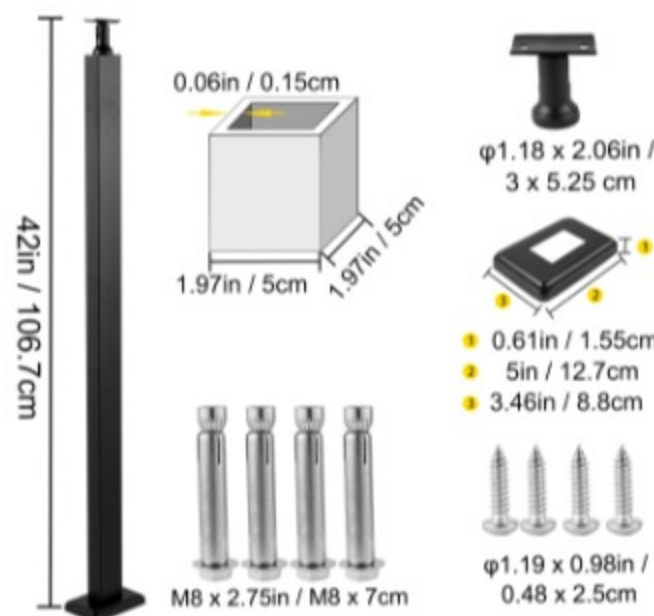

CABLE RAILING POST

42 x 1.97 x 1.97" / 106.7 x 5 x 5cm

Stainless Steel

For Indoor

Outdoor Use

Cable Railing Post

The 42" cable handrail post in height is made of durable stainless steel and coated with powder. 0-300 degrees adjustable cast bracket is designed to fit both your interior & exterior cable railing systems. Free hole DIY enable leveled holes and inclined holes are both available.

DIY FOR MULTI-MOUNT HOLE

Drill Holes According to Your Different Needs

Design it Yourself

Free hole post is more practical and secure. It enables you to DIY a cable railing system easily because the distance from hole to hole can be DIY to match your different needs.

ACCESSORIES FOR ITEM

Easy & Quick Assembly

Cast bracket, lag screws, expansion bolts, foot cover, are enough provided, allowing the cable deck railing post to be installed quickly and easily.

Specifications

- Model: VV-106.7x5x5-LGZWK
- Material: Stainless Steel+Powder Coated
- Item Size: 42 x 1.97 x 1.97"/106.7 x 5 x 5 cm
- Base Size: 5 x 3.46 x 0.61"/127 x 88 x 15.5 mm
- Connect Methods: Concrete/Wood
- Thickness: 0.06"/1.5 mm
- Color: Black
- Item Weight: 2.05 kg/4.5 lbs