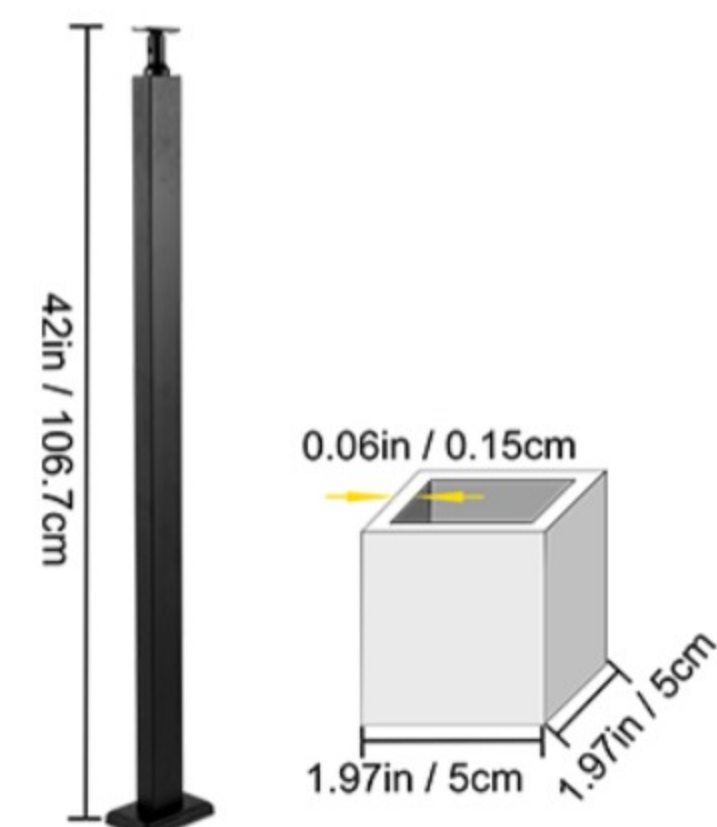

DURABLE STAINLESS STEEL

Powder Coated Keeps Long-term Service

- Rust-proof
- Abrasion-proof
- Corrosion-proof

Black Powder Coating

The deck railing is made of durable stainless steel and coated with black powder that stands up to corrosion and rust for a long time regardless of whether you use the stair railing post indoors or outdoors.