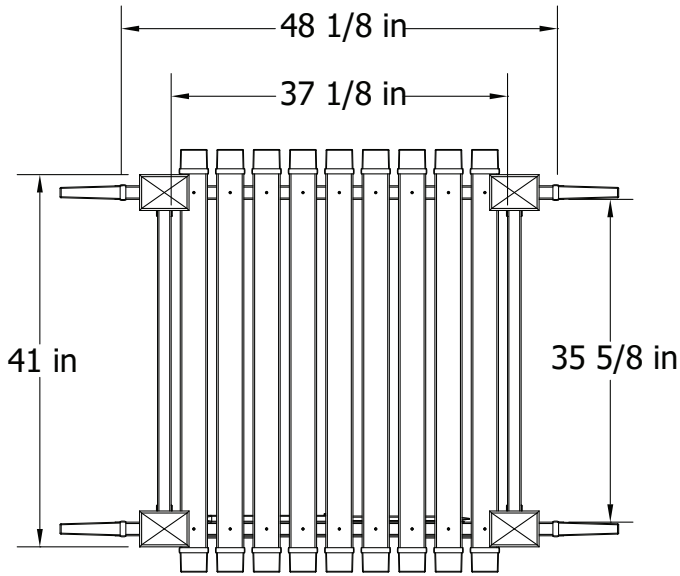

Zippity Outdoor Shower Kit

Top View

Front View

Side View