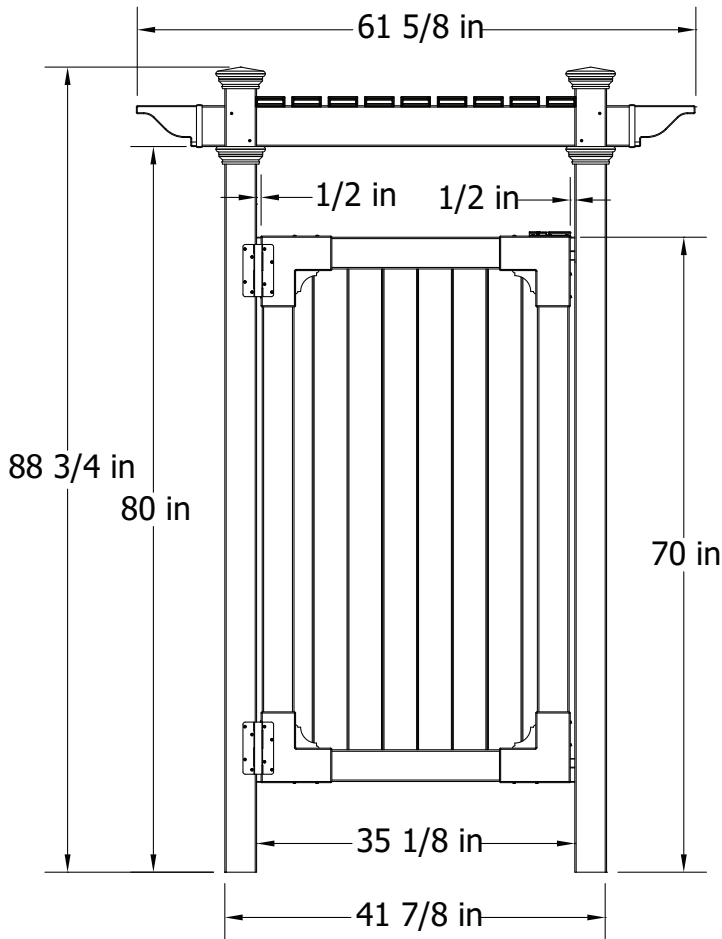

Zippity Outdoor Shower Kit

Top View

Front View

Side View