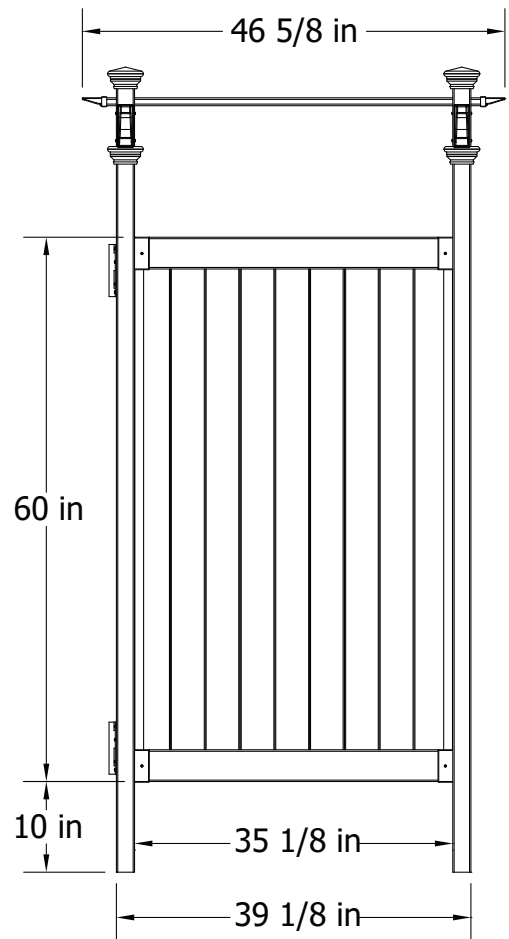

Zippity Outdoor Shower Kit

Top View

Front View

Side View