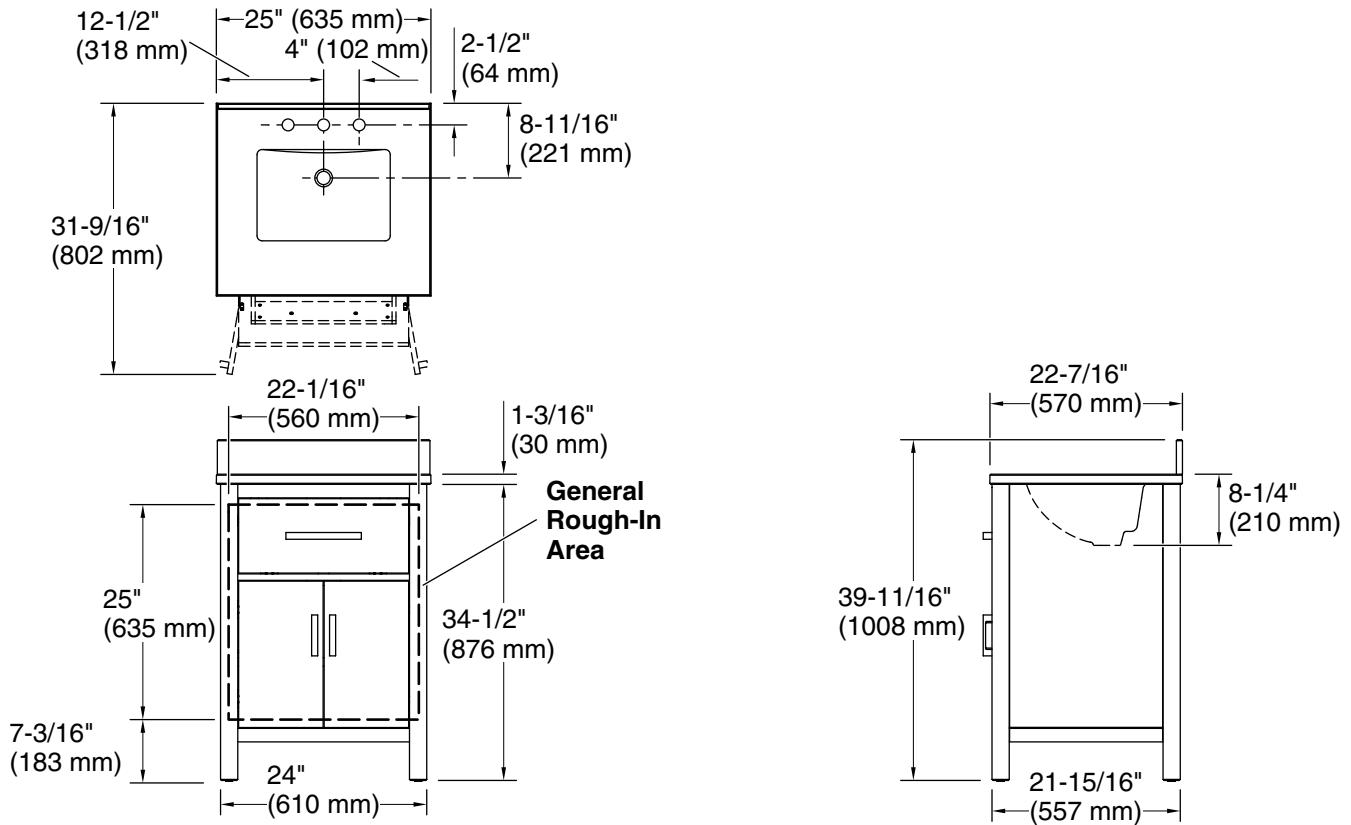

Features

- Set includes cabinet, precut quartz vanity top, backsplash, sink, cabinet hardware
- Convenient tilt-down drawer for storing smaller, frequently-used items
- Three-way adjustable slow-close door hinges for easy cabinet access
- 20-1/2" (521 mm) cabinet interior provides ample storage space
- Finish-matched cabinet interior offers generous clearance for plumbing
- Vanity top has 8" (203 mm) widespread faucet holes; requires deck-mount faucet (sold separately)
- Brushed Nickel hardware included on White, Atmos Grey, and Carbon Oak vanities, and Matte Black hardware on Light Oak vanities.

Technical Information

All product dimensions are nominal.

Notes

Install this product according to the installation instructions.

Select the type of fastener based upon the wall material. Two 250 lb (113.4 kg) minimum load bearing fasteners are recommended.