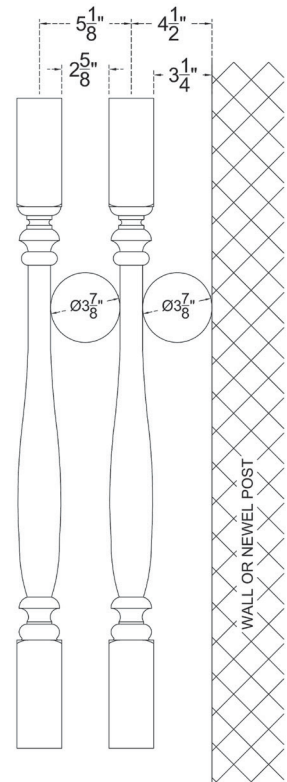

# ITEM NUMBER: BAL03X36AY

ENDURATHANE 500 SERIES AMY BALUSTER: 2 1/2"W X 36"H  
(5 1/8" ON CENTER SPACING FOR 4" SPHERE CODE)

TOP PROFILE

Ø3/4" FIBERGLASS TUBE

FRONT PROFILE

ISOMETRIC

EKENA MILLWORK  
2300 WEST MAIN ST.  
CLARKSVILLE, TX 75426  
TOLL FREE: 866-607-0453  
WWW.EKENAMILLWORK.COM

GENERATED DATE : 06/28/2024

NOTES

1. INSTALLATION TO BE COMPLETED IN ACCORDANCE WITH MANUFACTURER'S SPECIFICATIONS.
2. DRAWING MAY NOT BE TO SCALE
3. THIS DRAWING IS INTENDED FOR DESIGN AND PLANNING PURPOSES ONLY.
4. ALL INFORMATION CONTAINED HEREIN WAS CURRENT AT THE TIME OF DEVELOPMENT BUT MUST BE REVIEWED AND APPROVED BY THE PRODUCT MANUFACTURER TO BE CONSIDERED ACCURATE.
5. MANUFACTURED FROM HIGH DENSITY POLYURETHANE WITH FACTORY PRIMED FINISH.