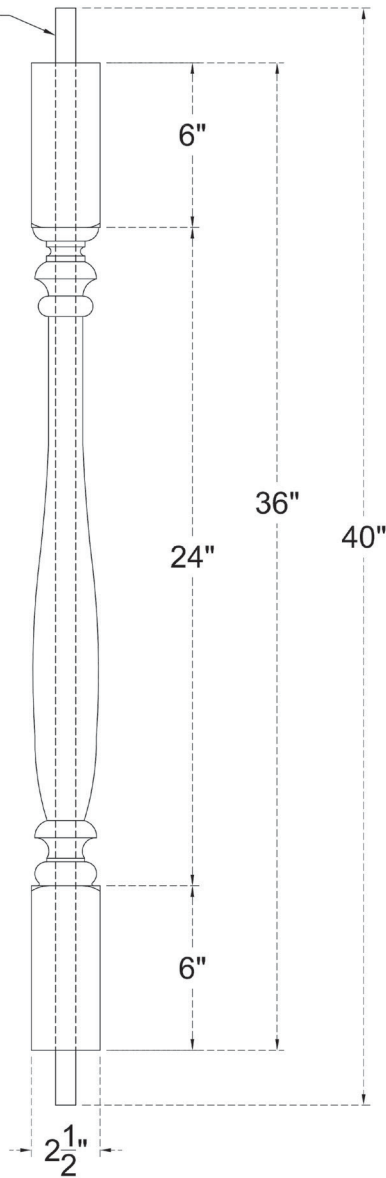

# ITEM NUMBER: BAL03X36AY

ENDURATHANE 500 SERIES AMY BALUSTER: 2 1/2"W X 36"H  
(5 1/8" ON CENTER SPACING FOR 4" SPHERE CODE)

TOP PROFILE

Ø3/4" FIBERGLASS TUBE

FRONT PROFILE

ISOMETRIC

EKENA MILLWORK  
2300 WEST MAIN ST.  
CLARKSVILLE, TX 75426  
TOLL FREE: 866-607-0453  
WWW.EKENAMILLWORK.COM

GENERATED DATE : 06/28/2024

NOTES

1. INSTALLATION TO BE COMPLETED IN ACCORDANCE WITH MANUFACTURER'S SPECIFICATIONS.
2. DRAWING MAY NOT BE TO SCALE
3. THIS DRAWING IS INTENDED FOR DESIGN AND PLANNING PURPOSES ONLY.
4. ALL INFORMATION CONTAINED HEREIN WAS CURRENT AT THE TIME OF DEVELOPMENT BUT MUST BE REVIEWED AND APPROVED BY THE PRODUCT MANUFACTURER TO BE CONSIDERED ACCURATE.
5. MANUFACTURED FROM HIGH DENSITY POLYURETHANE WITH FACTORY PRIMED FINISH.