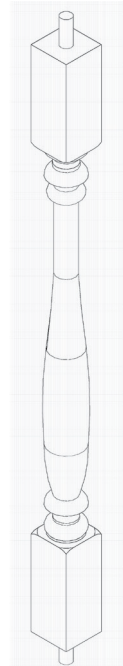

# ITEM NUMBER: BAL03X36AY

ENDURATHANE 500 SERIES AMY BALUSTER: 2 1/2"W X 36"H  
(5 1/8" ON CENTER SPACING FOR 4" SPHERE CODE)

TOP PROFILE

Ø3/4" FIBERGLASS TUBE

FRONT PROFILE

ISOMETRIC

EKENA MILLWORK  
2300 WEST MAIN ST.  
CLARKSVILLE, TX 75426  
TOLL FREE: 866-607-0453  
WWW.EKENAMILLWORK.COM

GENERATED DATE : 06/28/2024

NOTES

1. INSTALLATION TO BE COMPLETED IN ACCORDANCE WITH MANUFACTURER'S SPECIFICATIONS.
2. DRAWING MAY NOT BE TO SCALE
3. THIS DRAWING IS INTENDED FOR DESIGN AND PLANNING PURPOSES ONLY.
4. ALL INFORMATION CONTAINED HEREIN WAS CURRENT AT THE TIME OF DEVELOPMENT BUT MUST BE REVIEWED AND APPROVED BY THE PRODUCT MANUFACTURER TO BE CONSIDERED ACCURATE.
5. MANUFACTURED FROM HIGH DENSITY POLYURETHANE WITH FACTORY PRIMED FINISH.