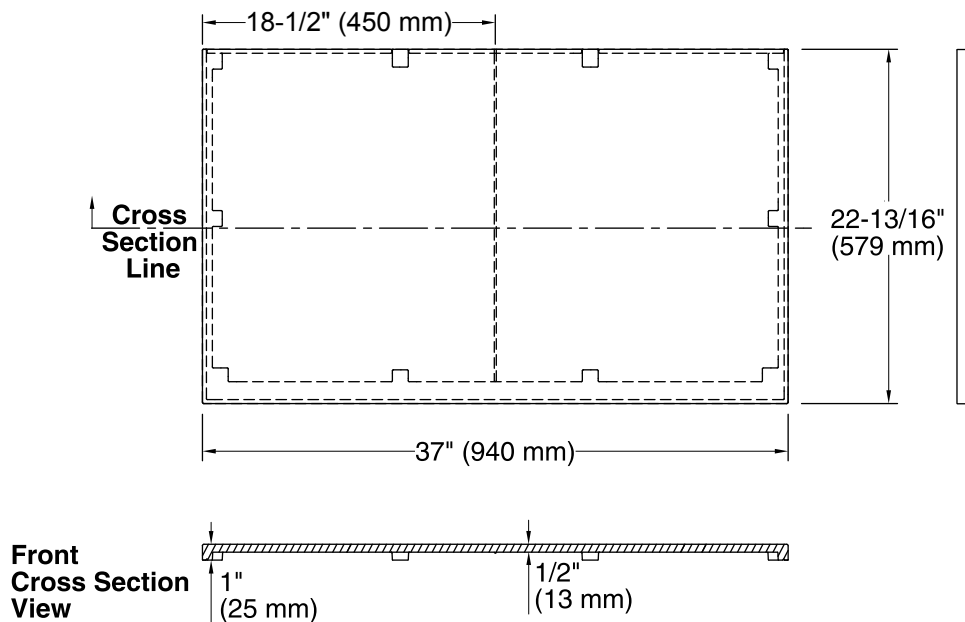

Features

- Solid Surface
- 37" (940 mm) x 22-3/8" (568 mm)
- Vessel or Drop-in bathroom sink required

For complete listing of available colors, go to kohler.com.

Codes/Standards

None Applicable

KOHLER® One-Year Limited Warranty

See website for detailed warranty information.

Product Specification

Vanity top shall be 37" (940 mm) in width, 22-3/8" (568 mm) in depth, and 1" (25 mm) in height.
Vanity top shall be made of solid surface material.
Vanity top shall be KOHLER Model K-5438.

Technical Information

All measurements are nominal.

Installation: Vanity top

Installation Notes

Install this product according to the installation guide.

Observe all local plumbing and building codes.

This countertop is designed to be installed with a KOHLER or standard-size vanity.