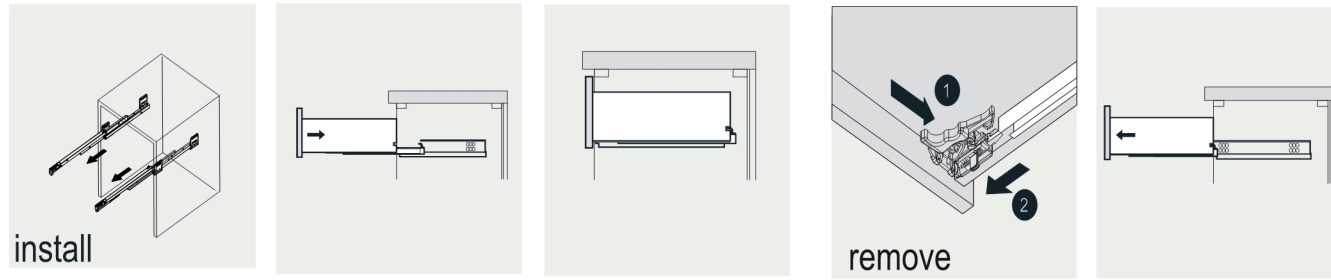

MODLE NO : TVN313-60WH

- Please check your product packaging to make Sure the included accessories are in the "list of standard accessories".if any parts are missing, please contact your local dealer immediately
- Do not allow any sharp objects to come in contact with the cabinet,as it will scratch the surface
- Continuous and prolonged exposure to direct sunlight may cause discoloration to the wood.
- Continuous and prolonged exposure to direct sunlight may cause discoloration to the wood.
- Please avoid using cleaning products that contain bleach or ammonia.
- Wood surface should only be cleaned with wood care products such as soapy water or furniture polish.

ERECTING TOOL

DRAWER'S ADJUST

INSTALLATION INSTRUCTIONS