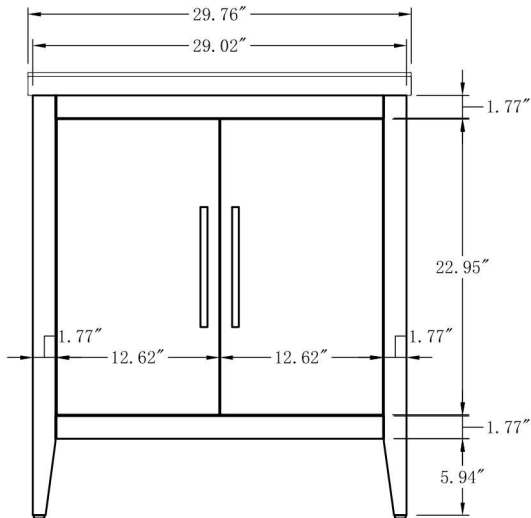

QUALITY BATHROOM FURNITURE

Overall Dimensions: 29.8" W x 18.5" D x 34.25" H

Cabinet: 29" W x 17.7" D x 32.6" H

Top: 29.8" W x 18.5" D x 1.5" H

*All measurements are $\pm 0.25"$.

Overall Dimensions: 29.8" W x 18.5" D x 34.25" H
Cabinet: 29" W x 17.7" D x 32.6" H
Top: 29.8" W x 18.5" D x 1.5" H