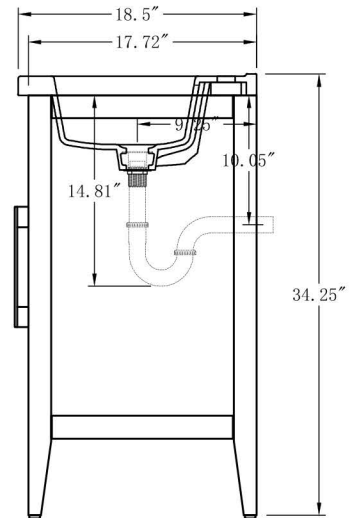

QUALITY BATHROOM FURNITURE

Overall Dimensions: 29.8" W x 18.5" D x 34.25" H

Cabinet: 29" W x 17.7" D x 32.6" H

Top: 29.8" W x 18.5" D x 1.5" H

*All measurements are $\pm 0.25"$.

Overall Dimensions: 29.8" W x 18.5" D x 34.25" H
Cabinet: 29" W x 17.7" D x 32.6" H
Top: 29.8" W x 18.5" D x 1.5" H