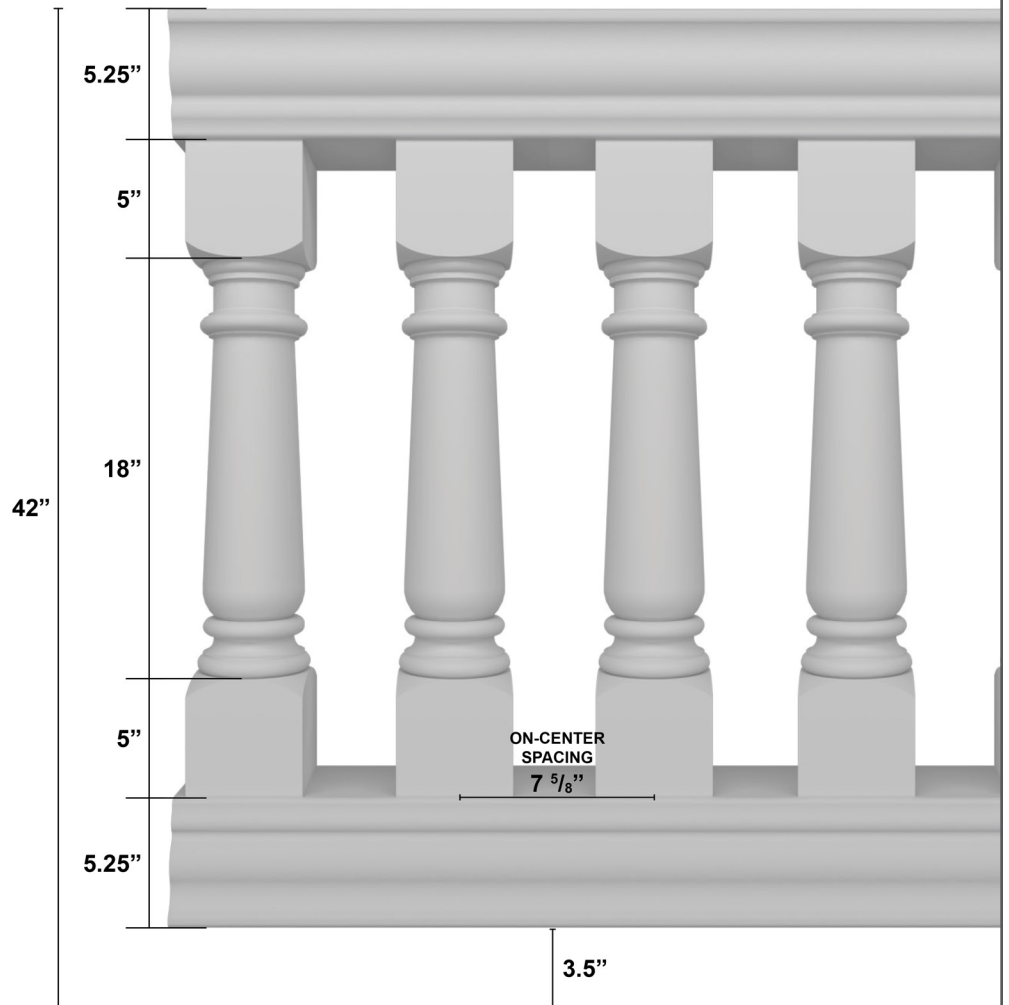

BALUSTRADE RAILING KIT

WELLINGTON

STYLE

STYLE A

PORCH/PATIO GROUND