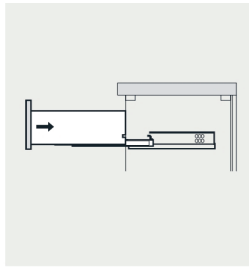

# VIVA

MODLE NO : EVVN144-57GOK

- Please check your product packaging to make Sure the included accessories are in the "list of standard accessories".if any parts are missing, please contact your local dealer immediately
- Do not allow any sharp objects to come in contact with the cabinet,as it will scratch the surface
- Continuous and prolonged exposure to direct sunlight may cause discoloration to the wood.
- Continuous and prolonged exposure to direct sunlight may cause discoloration to the wood.
- Please avoid using cleaning products that contain bleach or ammonia.
- Wood surface should only be cleaned with wood care products such as soapy water or furniture polish.