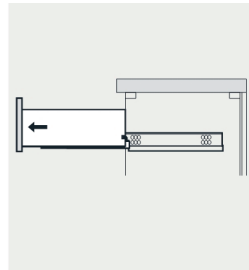

# VIVA

MODLE NO : EVVN144-57GOK

- Please check your product packaging to make Sure the included accessories are in the "list of standard accessories".if any parts are missing, please contact your local dealer immediately
- Do not allow any sharp objects to come in contact with the cabinet,as it will scratch the surface
- Continuous and prolonged exposure to direct sunlight may cause discoloration to the wood.
- Continuous and prolonged exposure to direct sunlight may cause discoloration to the wood.
- Please avoid using cleaning products that contain bleach or ammonia.
- Wood surface should only be cleaned with wood care products such as soapy water or furniture polish.