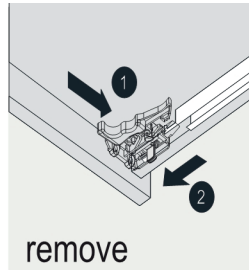

# VIVA

MODLE NO : EVVN144-57GOK

- Please check your product packaging to make Sure the included accessories are in the "list of standard accessories".if any parts are missing, please contact your local dealer immediately
- Do not allow any sharp objects to come in contact with the cabinet,as it will scratch the surface
- Continuous and prolonged exposure to direct sunlight may cause discoloration to the wood.
- Continuous and prolonged exposure to direct sunlight may cause discoloration to the wood.
- Please avoid using cleaning products that contain bleach or ammonia.
- Wood surface should only be cleaned with wood care products such as soapy water or furniture polish.