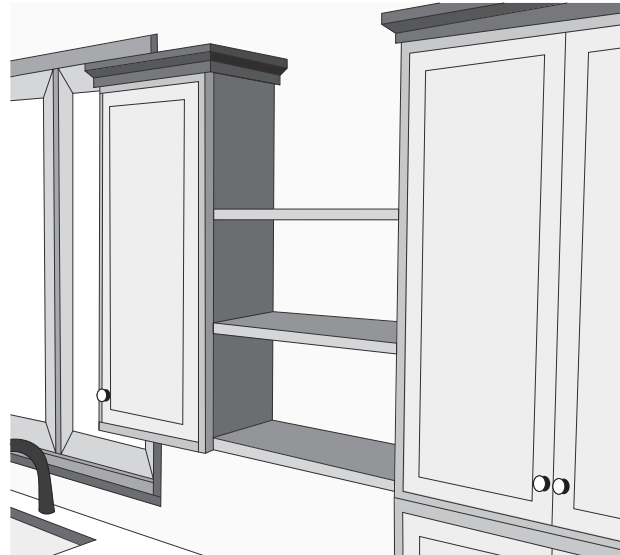

ADD CUSTOM TOUCHES

With our expanded product offering online, there are plenty of ways to personalize your space.

UNIVERSAL PANELS AND MOLDING

Use universal panels to add affordable shelf space and accent storage in any room. Available in two sizes, they can be used in vertical or horizontal applications and combined with edge molding for a decorative accent.

11 1/4" W X 48" H
UNIVERSAL END PANEL

DECORATIVE EDGE
MOLDING

12" W X 60" H
UNIVERSAL END PANEL

SQUARE EDGE
MOLDING

BUILD CUSTOM FEATURES

STACKED CROWN

UNIVERSAL END PANEL
WITH EDGE MOLDING

UNIVERSAL END PANEL
WITH EDGE MOLDING

DECORATIVE ISLAND PANEL KIT

A great way to maximize storage or work space, island panels are a fast and easy way to build an island or a peninsula.

ISLAND WITH SEATING

BASE DEPTH ISLAND

PRODUCT LISTING - ACCESSORIES