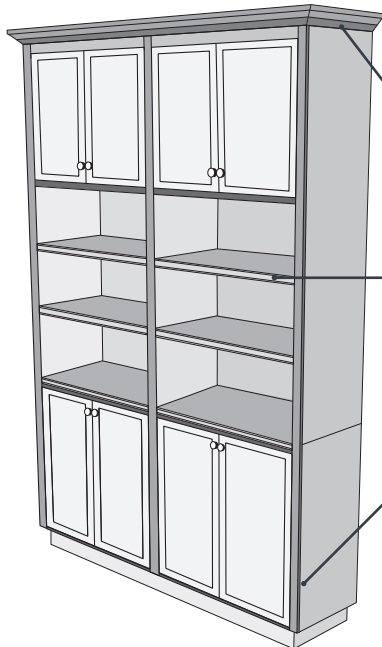

HAMPTON BAY®

PRODUCT LISTING

Select in-stock cabinets or order online. Selection varies by store.

Note: YY=Finish (example: W1530-AW)		Model #	Quantity
WALL CABINETS (12"D UNLESS NOTED)			
	30"H	9"W	W930-YY
		12"W	W1230-YY
		15"W	W1530-YY
		18"W	W1830-YY
		21"W	W2130-YY
		24"W	W2430-YY
	36"H	9"W	W936-YY
		12"W	W1236-YY
		15"W	W1536-YY
		18"W	W1836-YY
		21"W	W2136-YY
	42"H	12"W	W1242-YY
		15"W	W1542-YY
		18"W	W1842-YY
		24"W	W2442-YY
	30"H	27"W	W2730-YY
		30"W	W3030-YY
		36"W	W3630-YY
	36"H	27"W	W2736-YY
		30"W	W3036-YY
	42"H	36"W	W3636-YY
		30"W	W3042-YY
		36"W	W3642-YY
CORNER WALL (INSTALLS IN 24" X 24" WALL AREA)			
	30"H	24"W	WDC2430-YY
	36"H	24"W	WDC2436-YY
	42"H	24"W	WDC2442-YY
WALL BRIDGE			
	12"H	30"W	W3012-YY
		36"W	W3612-YY
	15"H	30"W	W3015-YY
		36"W	W3615-YY
	18"H	30"W	W3018-YY
		36"W	W3618-YY
	24"H	30"W	W3024-YY
		30"W X 15"D	W302415-YY
		36"W	W3624-YY
WALL FLEX			
	30"H	18"W	WFC1830-YY
	18"H	30"W	WFC3018-YY
SPECIALTY CABINETS (24"D)			
PANTRY (18"W)			
	84"H		P188424-YY
	90"H		P1890-YY
	96"H		P1896-YY
DEEP BRIDGE CABINET (24"D) TO BE USED WITH REFRIGERATOR END PANEL.			
	12"H	36"W	W361224-YY
	18"H	36"W	W361824-YY

11 1/4" W X 48" H
UNIVERSAL END PANEL

DECORATIVE EDGE
MOLDING

12" W X 60" H
UNIVERSAL END PANEL

SQUARE EDGE
MOLDING

BUILD CUSTOM FEATURES

STACKED CROWN

UNIVERSAL END PANEL
WITH EDGE MOLDING

UNIVERSAL END PANEL
WITH EDGE MOLDING

DECORATIVE ISLAND PANEL KIT

A great way to maximize storage or work space, island panels are a fast and easy way to build an island or a peninsula.

ISLAND WITH SEATING

BASE DEPTH ISLAND

PRODUCT LISTING - ACCESSORIES