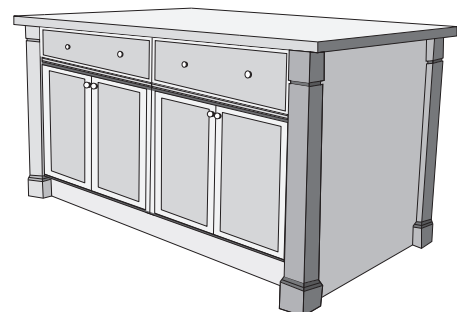

BASE DEPTH ISLAND