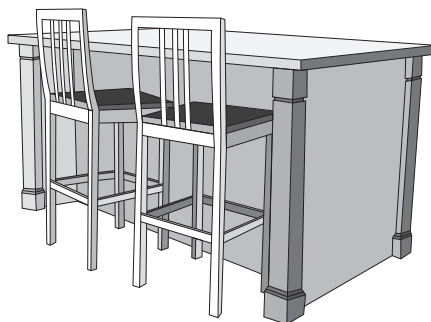

ISLAND WITH SEATING