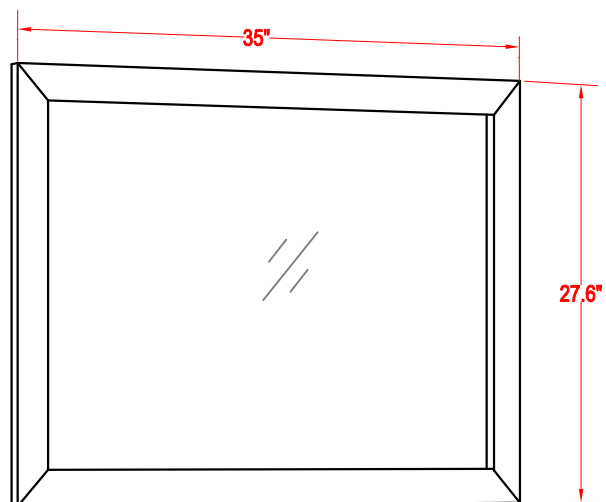

Bathroom Cabinet

Unit

inch

Model

VA1036

(PLAN)

Mirror: 35"x27.56" inch

Cabinet: 35.8"x22"x39.8" inch

Handle: 6" inch

(BACK)