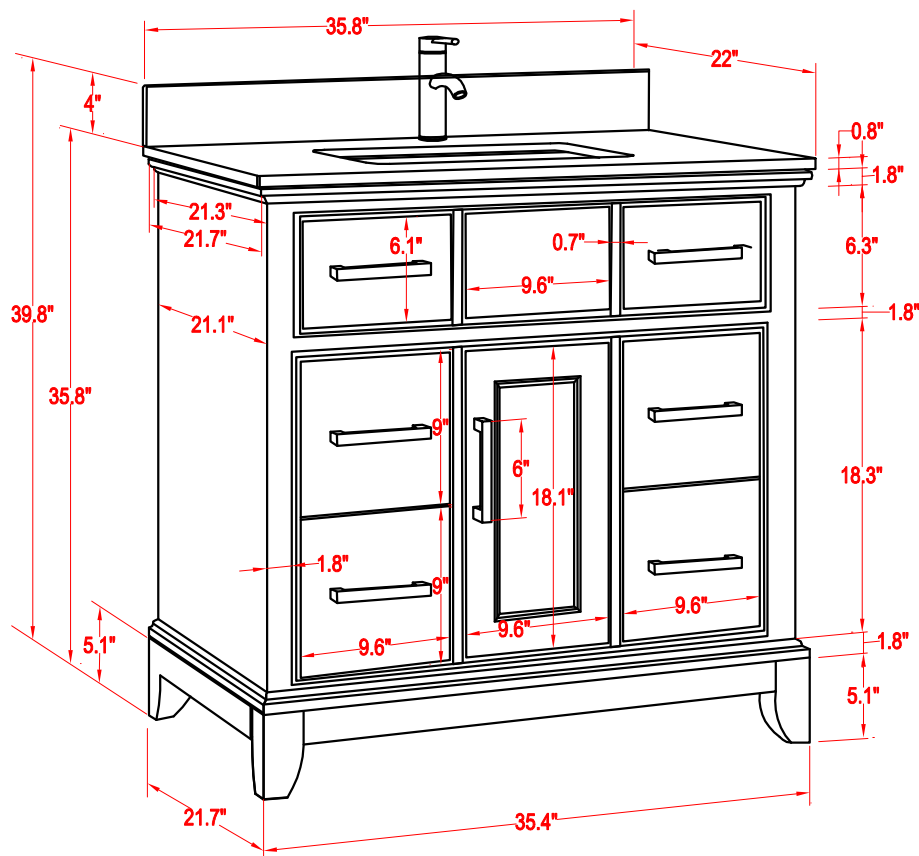

Bathroom Cabinet

Unit

inch

Model

VA1036

(PLAN)

Mirror: 35"x27.56" inch

Cabinet: 35.8"x22"x39.8" inch

Handle: 6" inch

(BACK)