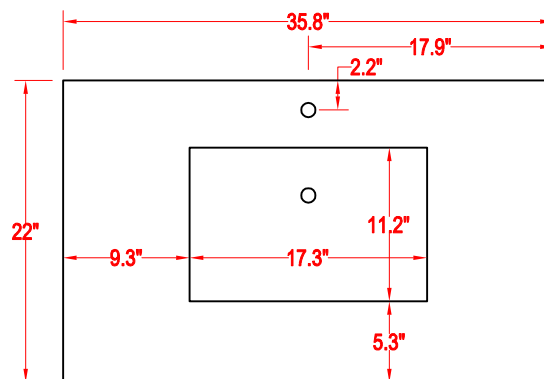

Bathroom Cabinet

Unit

inch

Model

VA1036

(PLAN)

Mirror: 35"x27.56" inch

Cabinet: 35.8"x22"x39.8" inch

Handle: 6" inch

(BACK)