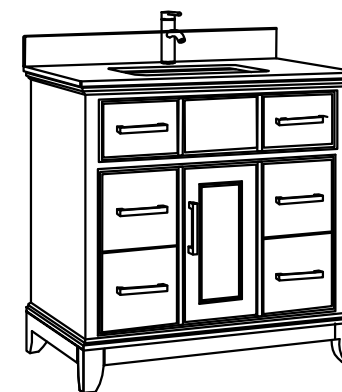

Bathroom Cabinet

Unit

inch

Model

VA1036

(PLAN)

Mirror: 35"x27.56" inch

Cabinet: 35.8"x22"x39.8" inch

Handle: 6" inch

(BACK)