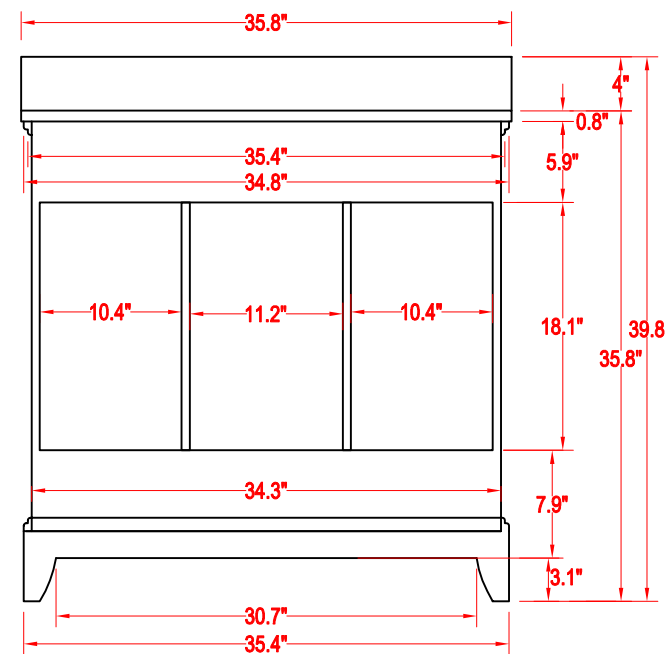

Bathroom Cabinet

Unit

inch

Model

VA1036

(PLAN)

Mirror: 35"x27.56" inch

Cabinet: 35.8"x22"x39.8" inch

Handle: 6" inch

(BACK)