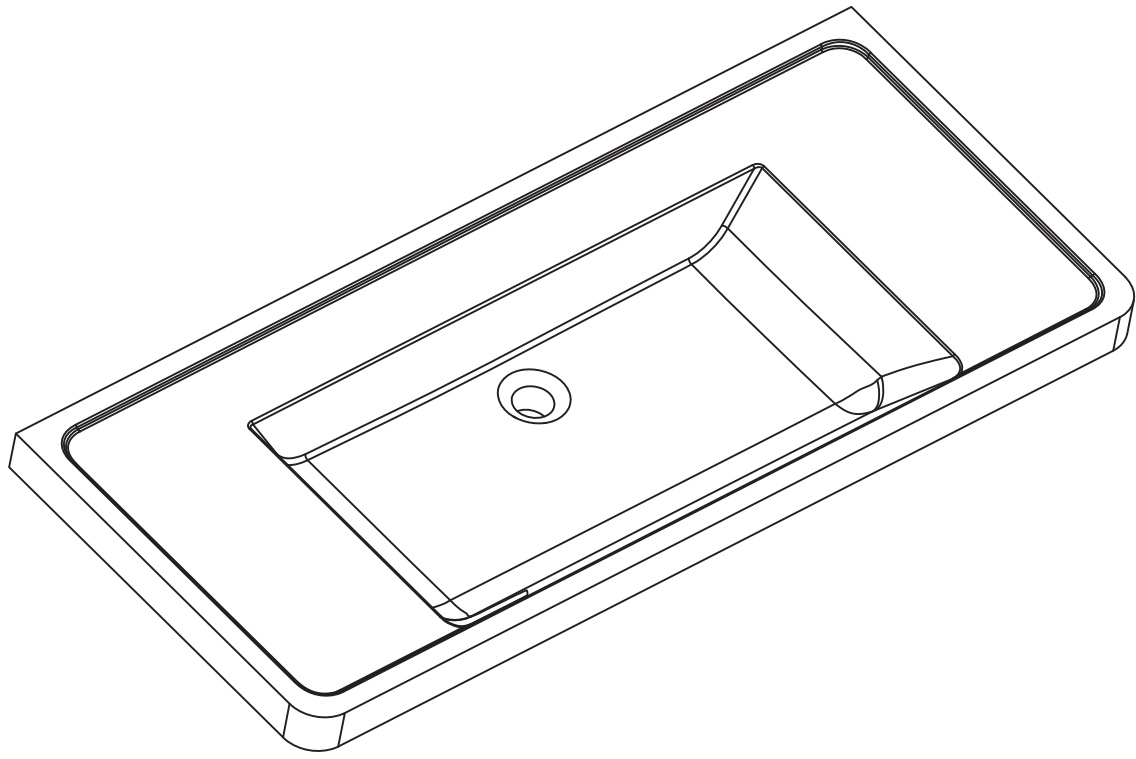

VIVA

MODLE NO : EVVN12-SS-48RSDW-FS

- Please check your product packaging to make Sure the included accessories are in the "list of standard accessories".if any parts are missing, please contact your local dealer immediately
- Do not allow any sharp objects to come in contact with the cabinet,as it will scratch the surface
- Continuous and prolonged exposure to direct sunlight may cause discoloration to the wood.
- Continuous and prolonged exposure to direct sunlight may cause discoloration to the wood.
- Please avoid using cleaning products that contain bleach or ammonia.
- Wood surface should only be cleaned with wood care products such as soapy water or furniture polish.