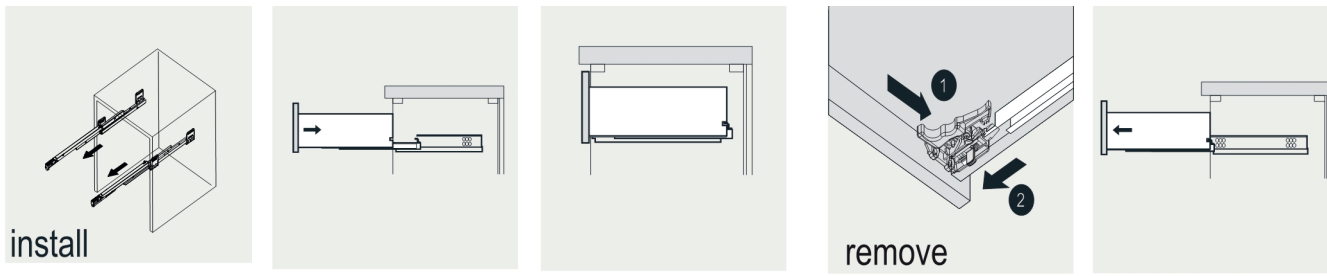

VIVA

MODLE NO : EVVN12-SS-48RSDW-FS

- Please check your product packaging to make Sure the included accessories are in the "list of standard accessories".if any parts are missing, please contact your local dealer immediately
- Do not allow any sharp objects to come in contact with the cabinet,as it will scratch the surface
- Continuous and prolonged exposure to direct sunlight may cause discoloration to the wood.
- Continuous and prolonged exposure to direct sunlight may cause discoloration to the wood.
- Please avoid using cleaning products that contain bleach or ammonia.
- Wood surface should only be cleaned with wood care products such as soapy water or furniture polish.

INSTALLATION INSTRUCTIONS