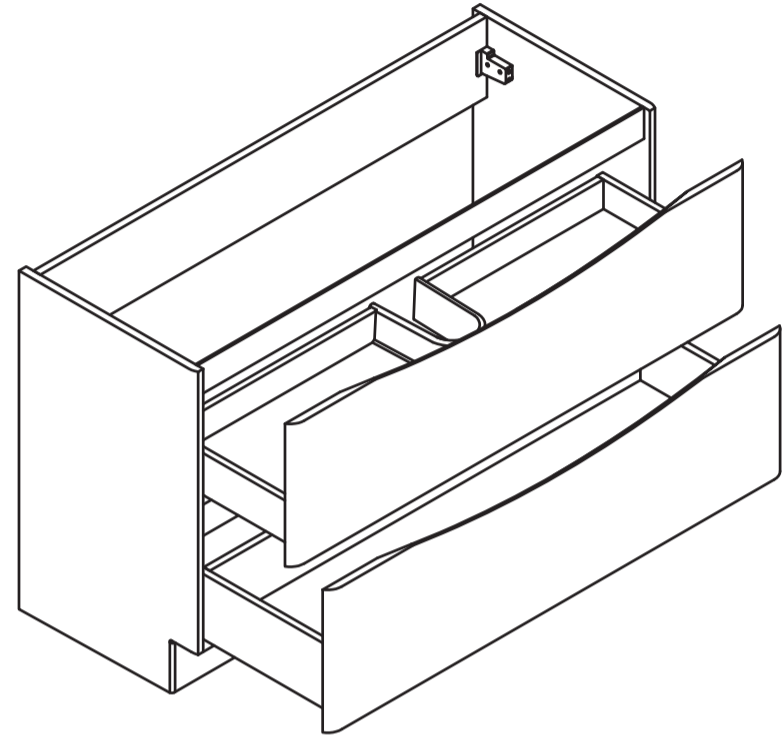

VIVA

MODLE NO : EVVN12-SS-48RSDW-FS

- Please check your product packaging to make Sure the included accessories are in the "list of standard accessories".if any parts are missing, please contact your local dealer immediately
- Do not allow any sharp objects to come in contact with the cabinet,as it will scratch the surface
- Continuous and prolonged exposure to direct sunlight may cause discoloration to the wood.
- Continuous and prolonged exposure to direct sunlight may cause discoloration to the wood.
- Please avoid using cleaning products that contain bleach or ammonia.
- Wood surface should only be cleaned with wood care products such as soapy water or furniture polish.