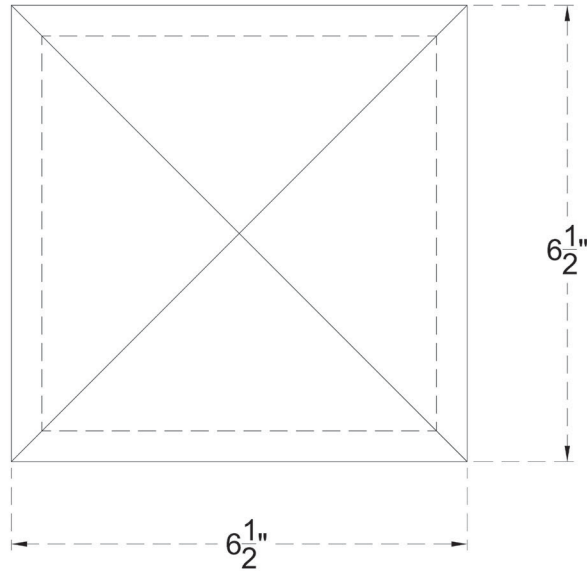

ITEM NUMBER: NPT07X07P

ENDURATHANE 500 SERIES PEAKED POST TOP
FOR 5 1/2" NEWEL POST: 7 1/2"W X 1 1/2"H

TOP PROFILE

FRONT PROFILE

ISOMETRIC

EKENA MILLWORK
2300 WEST MAIN ST.
CLARKSVILLE, TX 75426
TOLL FREE: 866-607-0453
WWW.EKENAMILLWORK.COM