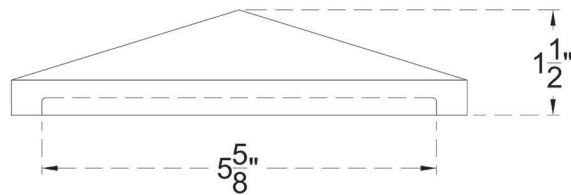

ITEM NUMBER: NPT07X07P

ENDURATHANE 500 SERIES PEAKED POST TOP
FOR 5 1/2" NEWEL POST: 7 1/2"W X 1 1/2"H

TOP PROFILE

FRONT PROFILE

ISOMETRIC

EKENA MILLWORK
2300 WEST MAIN ST.
CLARKSVILLE, TX 75426
TOLL FREE: 866-607-0453
WWW.EKENAMILLWORK.COM