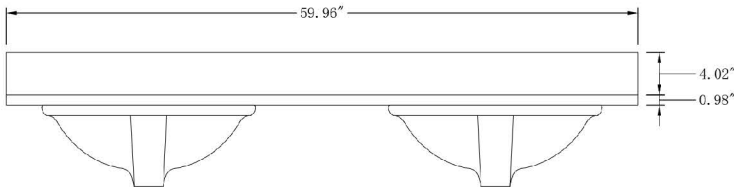

Overall Dimensions: 60" W x 22" D x 38" H

Cabinet: 59" W x 21.5" D x 33" H

Top: 60" W x 22" D x 1" H

Overall Dimensions: 60" W x 22" D x 38" H

Cabinet: 59" W x 21.5" D x 33" H

Top: 60" W x 22" D x 1" H

\*All measurements are  $\pm 0.25"$ .