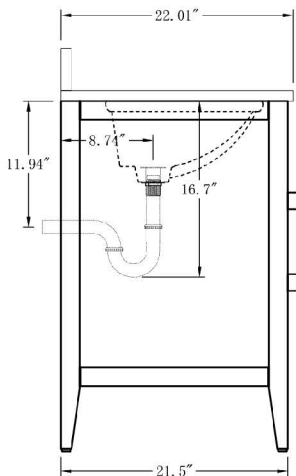

Overall Dimensions: 60" W x 22" D x 38" H

Cabinet: 59" W x 21.5" D x 33" H

Top: 60" W x 22" D x 1" H

Overall Dimensions: 60" W x 22" D x 38" H

Cabinet: 59" W x 21.5" D x 33" H

Top: 60" W x 22" D x 1" H

\*All measurements are  $\pm 0.25"$ .