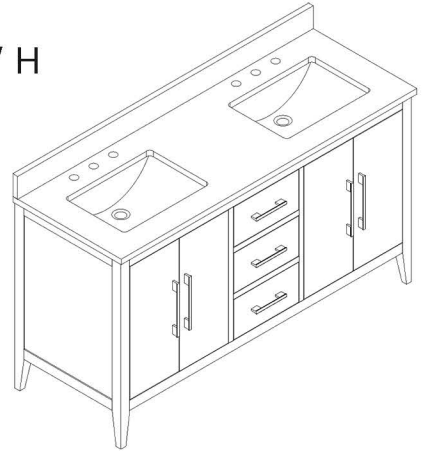

Overall Dimensions: 60" W x 22" D x 38" H

Cabinet: 59" W x 21.5" D x 33" H

Top: 60" W x 22" D x 1" H

Overall Dimensions: 60" W x 22" D x 38" H

Cabinet: 59" W x 21.5" D x 33" H

Top: 60" W x 22" D x 1" H

\*All measurements are  $\pm 0.25"$ .