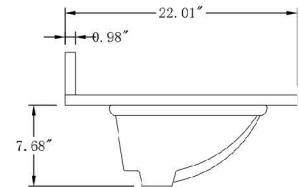

Overall Dimensions: 60" W x 22" D x 38" H

Cabinet: 59" W x 21.5" D x 33" H

Top: 60" W x 22" D x 1" H

Overall Dimensions: 60" W x 22" D x 38" H

Cabinet: 59" W x 21.5" D x 33" H

Top: 60" W x 22" D x 1" H

\*All measurements are  $\pm 0.25"$ .