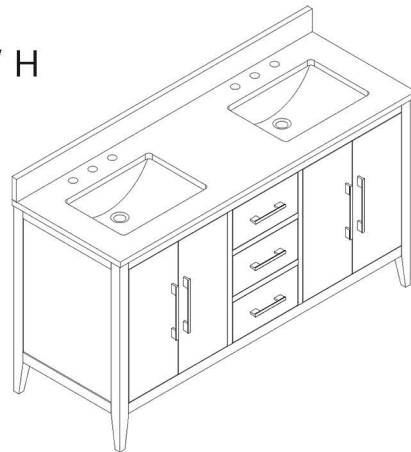

Overall Dimensions: 60" W x 22" D x 38" H

Cabinet: 59" W x 21.5" D x 33" H

Top: 60" W x 22" D x 1" H

Overall Dimensions: 60" W x 22" D x 38" H

Cabinet: 59" W x 21.5" D x 33" H

Top: 60" W x 22" D x 1" H

\*All measurements are  $\pm 0.25"$ .