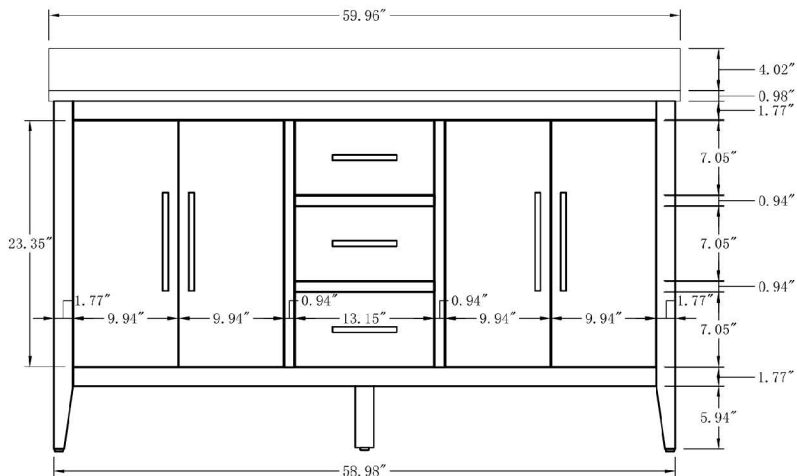

Overall Dimensions: 60" W x 22" D x 38" H

Cabinet: 59" W x 21.5" D x 33" H

Top: 60" W x 22" D x 1" H

Overall Dimensions: 60" W x 22" D x 38" H

Cabinet: 59" W x 21.5" D x 33" H

Top: 60" W x 22" D x 1" H

\*All measurements are  $\pm 0.25"$ .