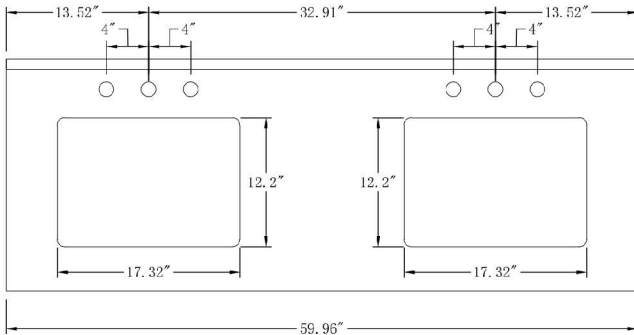

Overall Dimensions: 60" W x 22" D x 38" H

Cabinet: 59" W x 21.5" D x 33" H

Top: 60" W x 22" D x 1" H

Overall Dimensions: 60" W x 22" D x 38" H

Cabinet: 59" W x 21.5" D x 33" H

Top: 60" W x 22" D x 1" H

\*All measurements are  $\pm 0.25"$ .