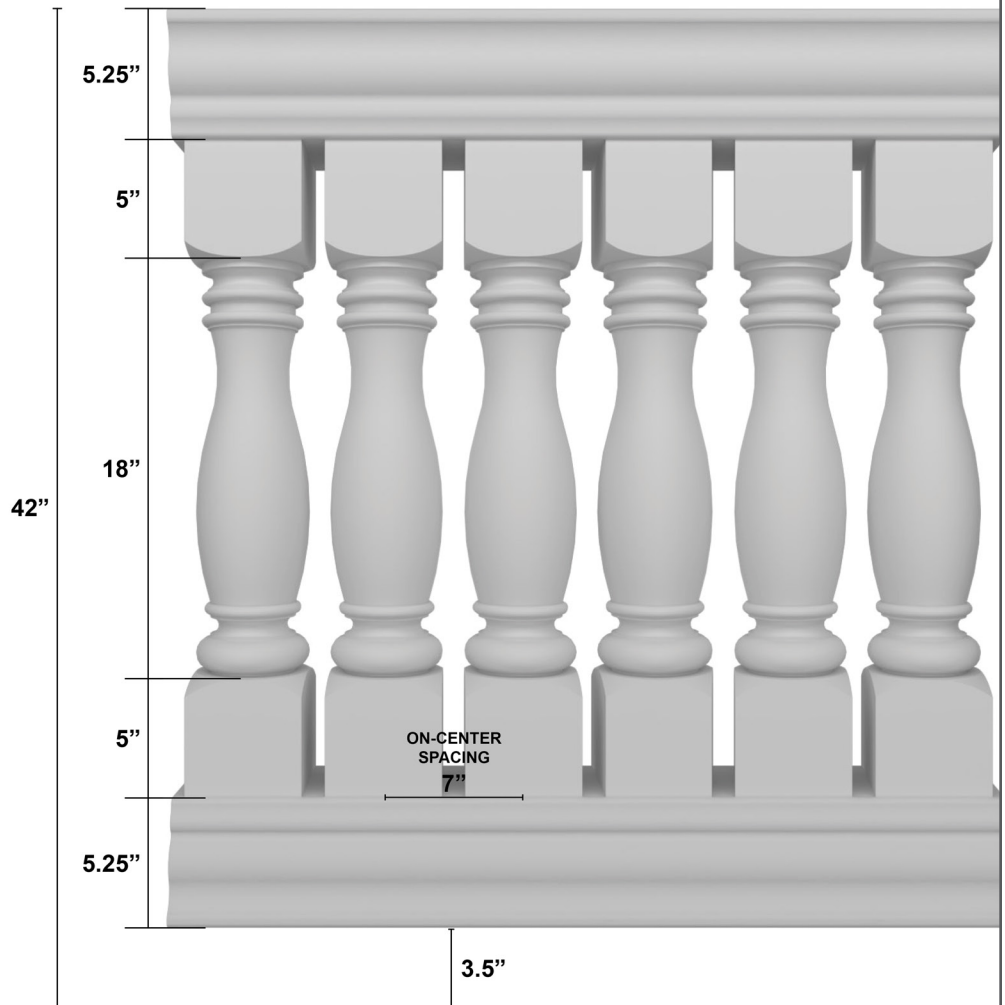

BALUSTRADE RAILING KIT

EMBASSY

STYLE

STYLE A

PORCH/PATIO GROUND