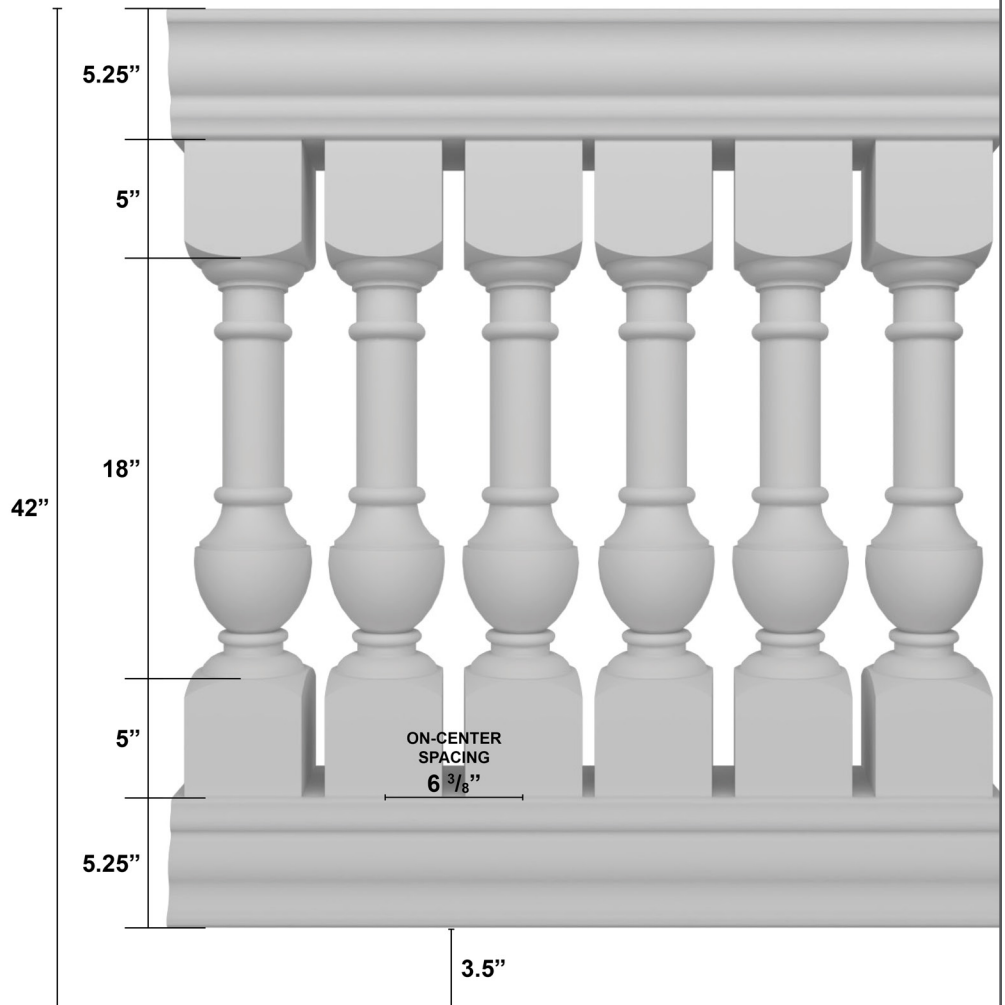

BALUSTRADE RAILING KIT

YORK

STYLE

STYLE A

PORCH/PATIO GROUND