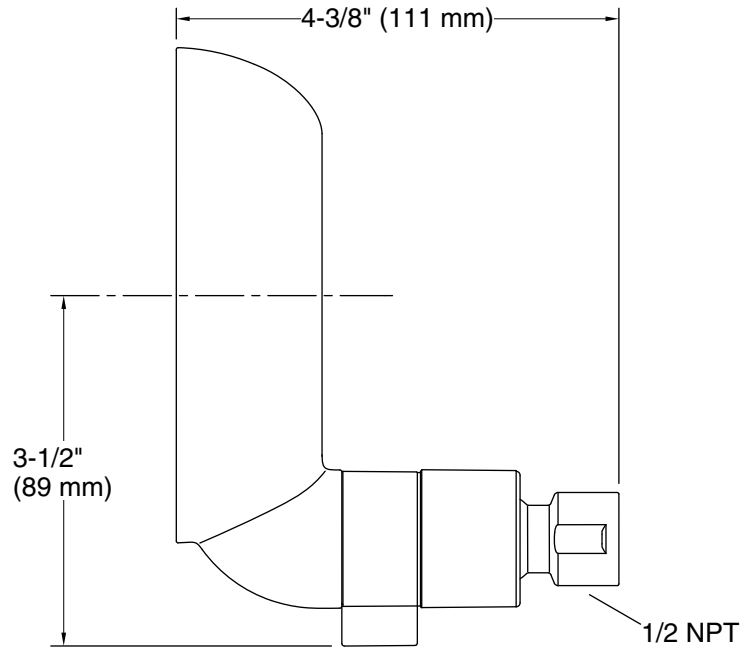

Features

- Wide coverage spray produces an encompassing spray for everyday use.
- Showerhead rotates 360° for customized user height within 4¾" (121 mm).
- 1.5 gpm (5.7 lpm) maximum flow rate showerhead allows you to save water without sacrificing performance or coverage.
- Variable-flow lever lets you adjust from 1.5 gpm (5.7 lpm) down to 0.5 gpm (1.9 lpm) water pause for greater conservation during your shower routine.
- Sprayface resists hard water buildup and is easy to clean.
- Silicone sprayface is easy to clean.

KOHLER® Faucet Lifetime Limited Warranty

See website for detailed warranty information.

Technical Information

All product dimensions are nominal.

Showerhead/Body Spray:

Rated maximum flow: 1.5 gal/min (5.7 l/min)