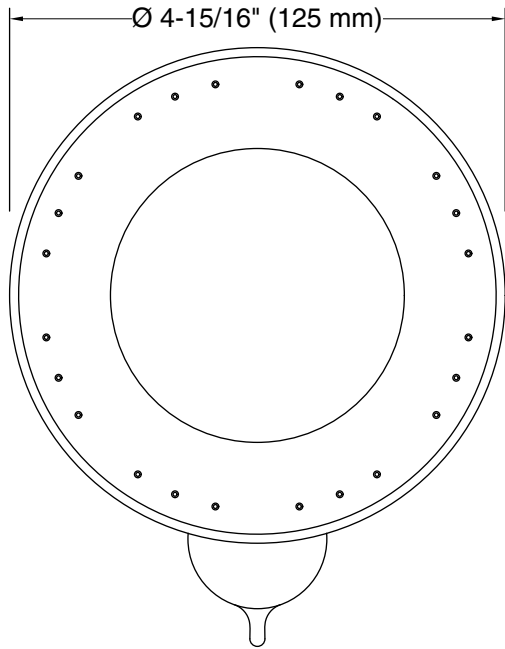

Features

- Wide coverage spray produces an encompassing spray for everyday use.
- Showerhead rotates 360° for customized user height within 4¾" (121 mm).
- 1.5 gpm (5.7 lpm) maximum flow rate showerhead allows you to save water without sacrificing performance or coverage.
- Variable-flow lever lets you adjust from 1.5 gpm (5.7 lpm) down to 0.5 gpm (1.9 lpm) water pause for greater conservation during your shower routine.
- Sprayface resists hard water buildup and is easy to clean.
- Silicone sprayface is easy to clean.

KOHLER® Faucet Lifetime Limited Warranty

See website for detailed warranty information.

Technical Information

All product dimensions are nominal.

Showerhead/Body Spray:

Rated maximum flow: 1.5 gal/min (5.7 l/min)