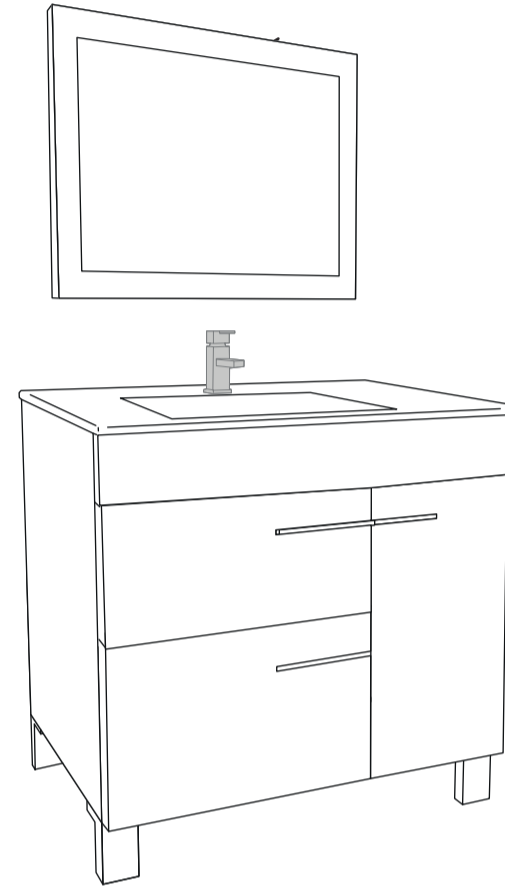

VIVA

MODLE NO : EVVN521-32MOK

- Please check your product packaging to make Sure the included accessories are in the "list of standard accessories".if any parts are missing, please contact your local dealer immediately
- Do not allow any sharp objects to come in contact with the cabinet,as it will scratch the surface
- Continuous and prolonged exposure to direct sunlight may cause discoloration to the wood.
- Continuous and prolonged exposure to direct sunlight may cause discoloration to the wood.
- Please avoid using cleaning products that contain bleach or ammonia.
- Wood surface should only be cleaned with wood care products such as soapy water or furniture polish.