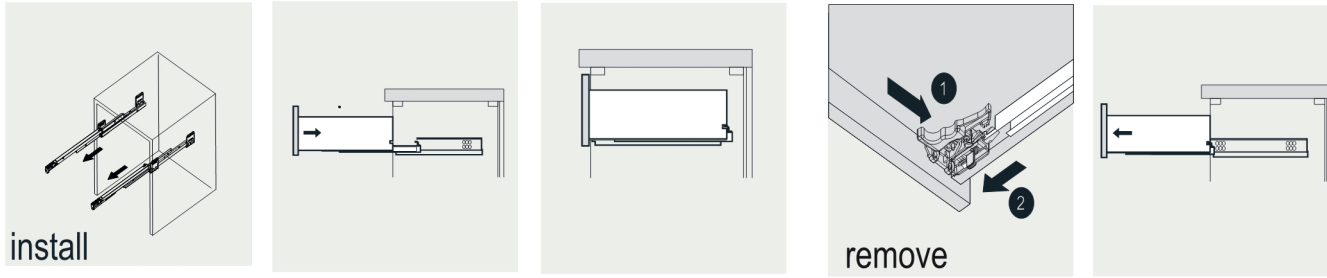

VIVA

MODLE NO : EVVN521-32MOK

- Please check your product packaging to make Sure the included accessories are in the "list of standard accessories".if any parts are missing, please contact your local dealer immediately
- Do not allow any sharp objects to come in contact with the cabinet,as it will scratch the surface
- Continuous and prolonged exposure to direct sunlight may cause discoloration to the wood.
- Continuous and prolonged exposure to direct sunlight may cause discoloration to the wood.
- Please avoid using cleaning products that contain bleach or ammonia.
- Wood surface should only be cleaned with wood care products such as soapy water or furniture polish.

ERECTING TOOL

DRAWER'S ADJUST

INSTALLATION INSTRUCTIONS