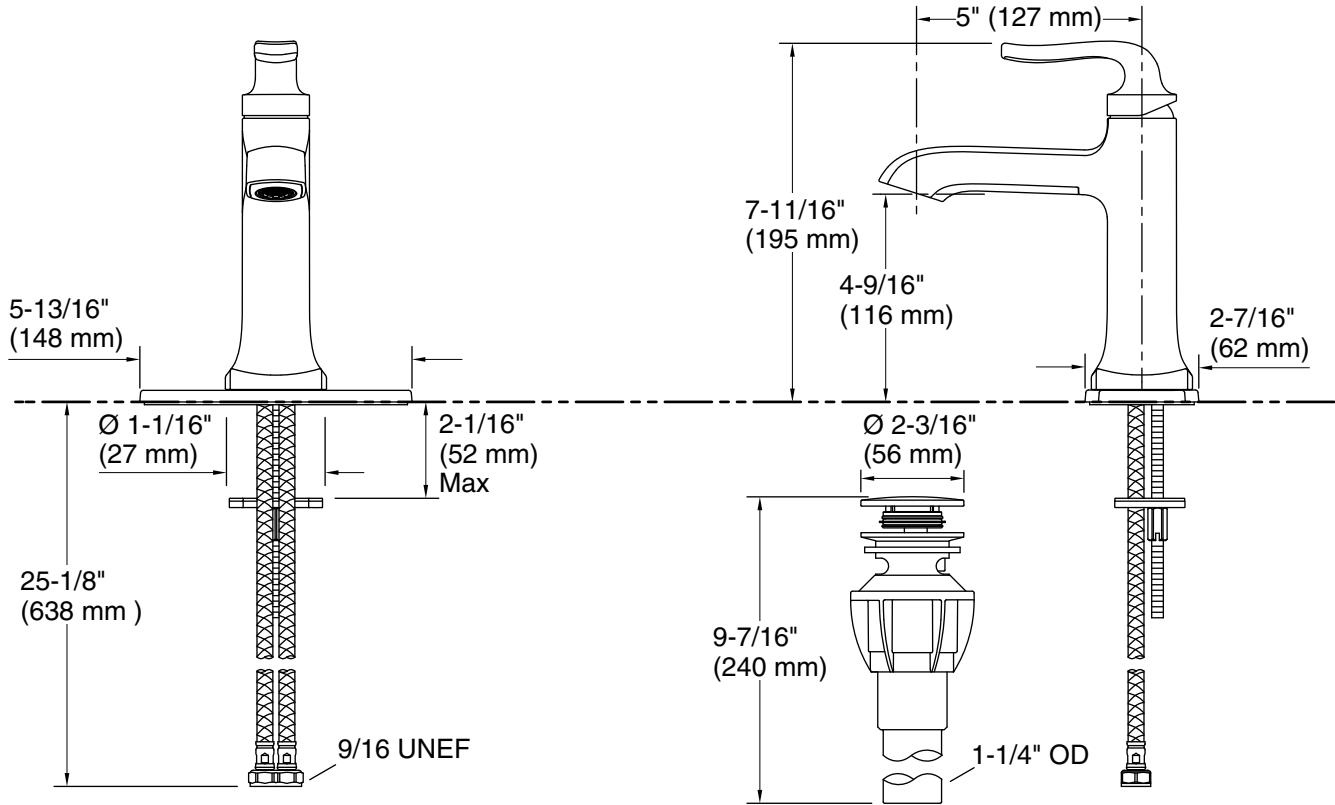

Features

- Single handle is simple to use and makes adjusting water temperature easy
- 5" (127 mm) spout reach
- 1.2 gpm (4.5 lpm) maximum flow rate at 60 psi (4.14 bar)
- KOHLER ceramic disc valves exceed industry longevity standards for a lifetime of durable performance
- Coordinates with other contemporary-style faucets, accessories, and showering components to complete your bathroom
- Box includes: Assembled faucet, supply lines, escutcheon plate, clicker drain

Installation

- For single-hole or 4" (102 mm) centerset installation (escutcheon plate included)
- Simplified faucet installation; mounting hardware requires no special tools

Recommended Products/Accessories

Technical Information

All product dimensions are nominal.

Faucet:

Flow rate: 1.2 gal/min (4.5 l/min)

Pressure: 60 psi (4.1 bar)

Drain included: Yes

Drain with overflow: Yes

Notes