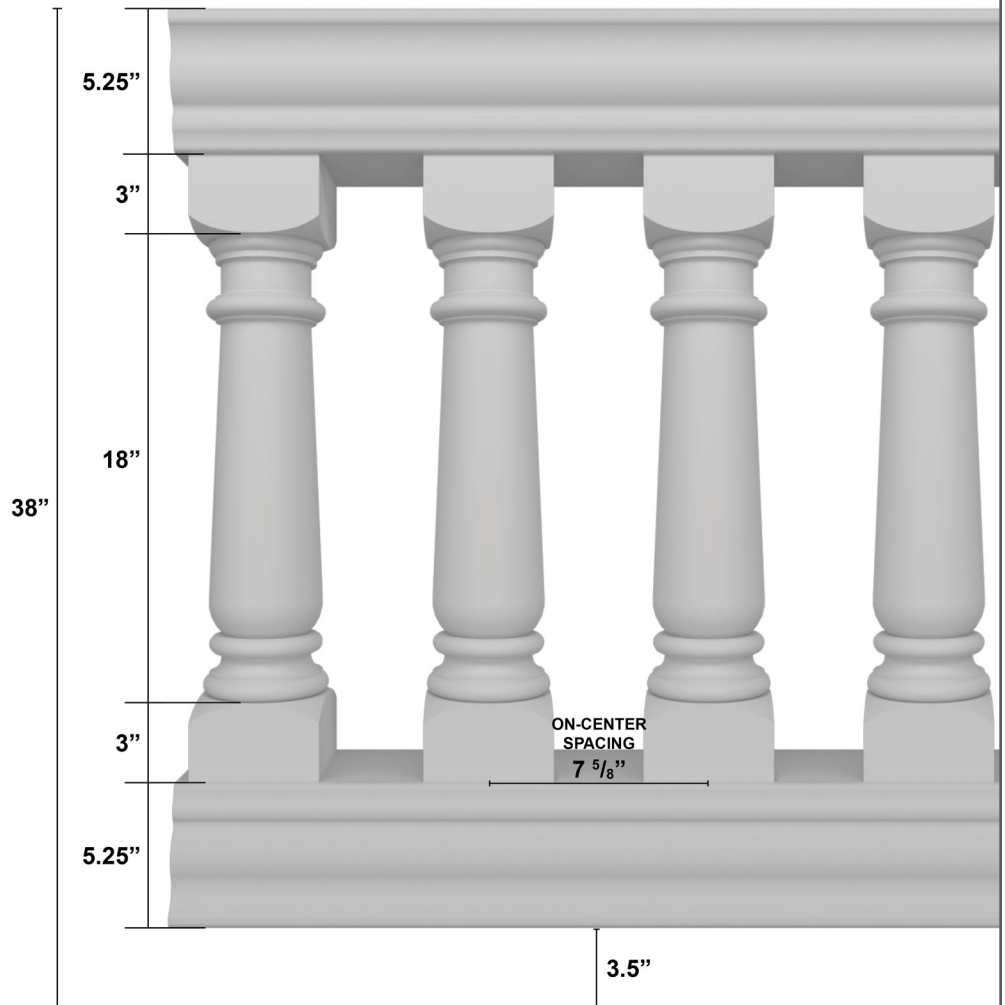

BALUSTRADE RAILING KIT

WELLINGTON

STYLE

STYLE G

PORCH/PATIO GROUND