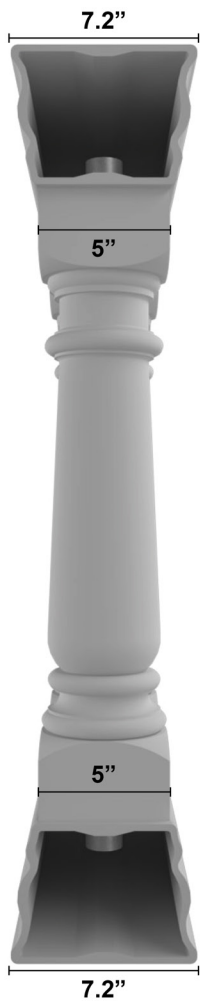

BALUSTRADE RAILING KIT

WELLINGTON

STYLE

STYLE G

PORCH/PATIO GROUND