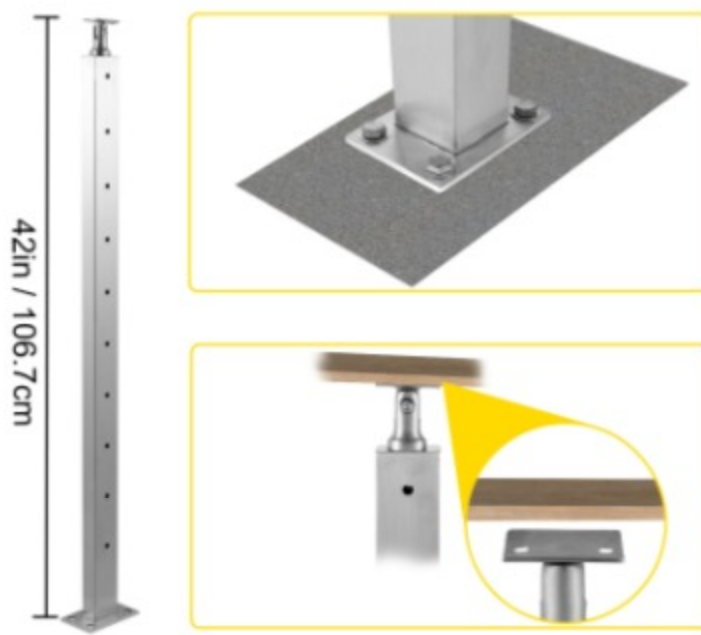

VEVOR®

CABLE RAILING POST

42 x 0.98 x 1.97" / 106.7 x 2.5 x 5cm

Stainless Steel

For Indoor

Outdoor Use

Cable Railing Post

The 42" cable handrail post in height is made of durable stainless steel and coated with powder. 0-300 degrees adjustable cast bracket is designed to fit both your interior & exterior cable railing systems. Pre-drilled holes with a standard 3" distance enable the stair railing kit to work for almost all state codes.

- Compatible Railing Post
- Brushed Finish Surface
- Rotating Cast Bracket
- Level-Drilled Holes

VEVOR®

Tough Equipment & Tools, Pay Less

VEVOR is a leading brand that specializes in equipment and tools. Along with thousands of motivated employees, VEVOR is dedicated to providing our customers with tough equipment & tools at incredibly low prices. Today, VEVOR has occupied markets of more than 200 countries with 10 million plus global members.

Why Choose VEVOR?

- Premium Tough Quality
- Incredibly Low Prices
- Fast & Secure Delivery
- 30-Day Free Returns
- 24/7 Attentive Service

42" CABLE RAIL POST

42" Cable Railing Post

Cable railing posts can weigh up to 300lbs load capacity. It is suitable for up/down a stair, especially for children, the elderly, and people who have difficulty climbing stairs is an indispensable help.

DURABLE STAINLESS STEEL

Brushed Finishing Keeps Long-term Service

Brushed Finishing

The deck railing is come with durable stainless steel and sliver brushed finish that stand up to corrosion and rust for a long time regardless of whether you use the stair railing post indoors or outdoors.