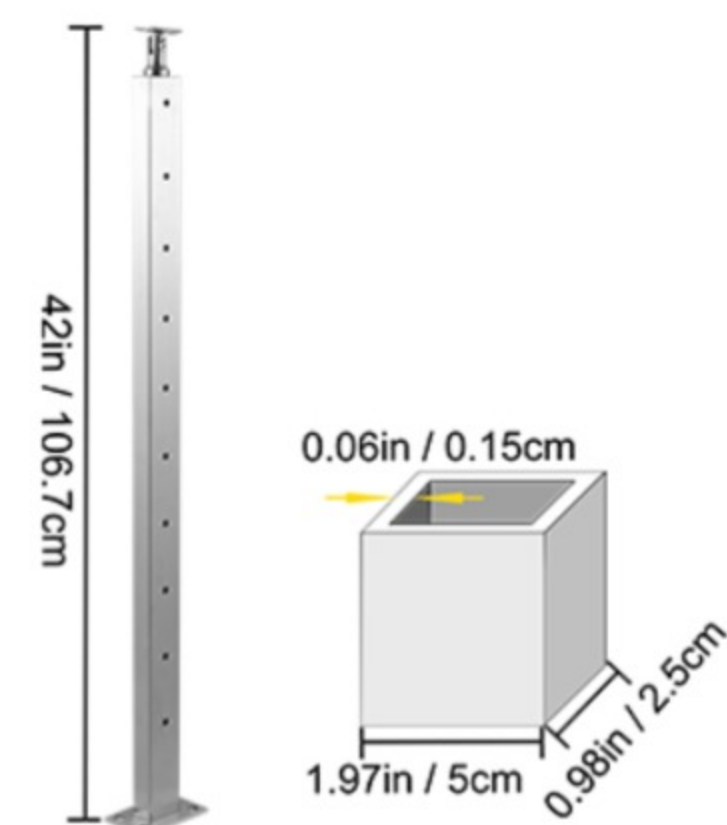

VEVOR®

CABLE RAILING POST

42 x 0.98 x 1.97" / 106.7 x 2.5 x 5cm

Stainless Steel

For Indoor

Outdoor Use

Cable Railing Post

The 42" cable handrail post in height is made of durable stainless steel and coated with powder. 0-300 degrees adjustable cast bracket is designed to fit both your interior & exterior cable railing systems. Pre-drilled holes with a standard 3" distance enable the stair railing kit to work for almost all state codes.

Different scenarios are fitful for cable railing posts to use, such as stairs, corridor, rooftop, aisle, balcony, terrace, home, company, hotel, railings indoor and outdoor.

Specifications

- Model: VV-106.7x2.5x5-LGZYKSLIVER
- Material: Stainless Steel+Powder Coated
- Item Size: 42 x 0.98 x 1.97"/106.7 x 2.5 x 5 cm
- Base Size: 5 x 3.46 x 0.61"/127 x 88 x 15.5 mm
- Connect Methods: Concrete/Wood
- Hole Diameter: 3.07"/78 mm
- Holes Distance: 3.15"/80 mm
- Thickness: 0.06"/1.5 mm
- Color: Sliver
- Item Weight: 2.2 kg/4.85 lbs