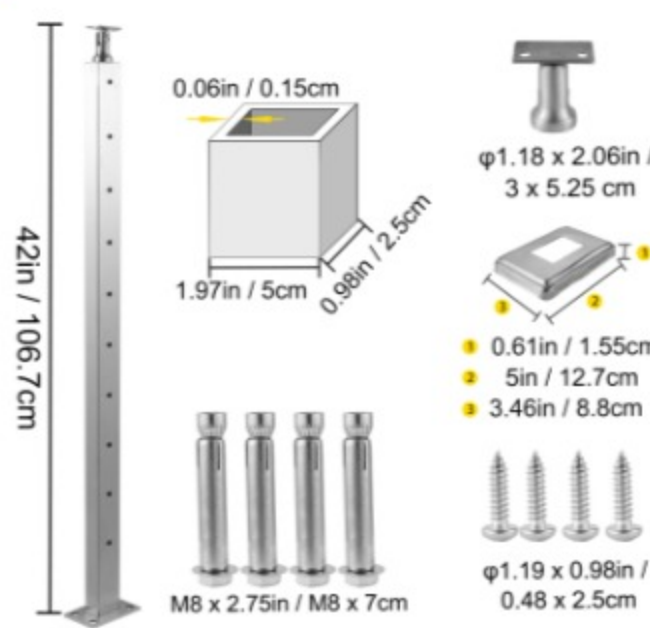

ACCESSORIES FOR ITEM

Easy & Quick Assembly

Cast bracket, lag screws, expansion bolts, foot cover, are enough provided, allowing the cable deck railing post to be installed quickly and easily.