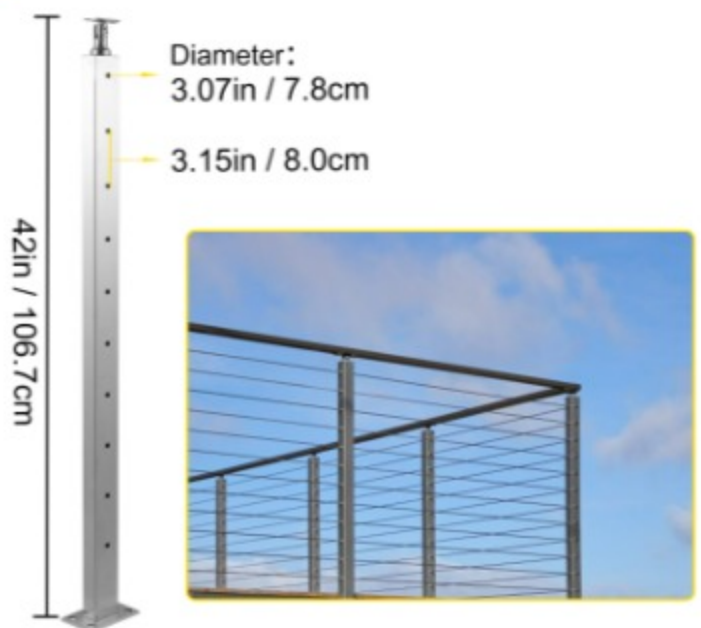

PRE-DRILLED HOLES

Pre-drilled holes

The number of holes and the distance between holes to holes of our cable railing system are fixed. Pre-drilled holes are more convenient and more secure for usage in your daily work.