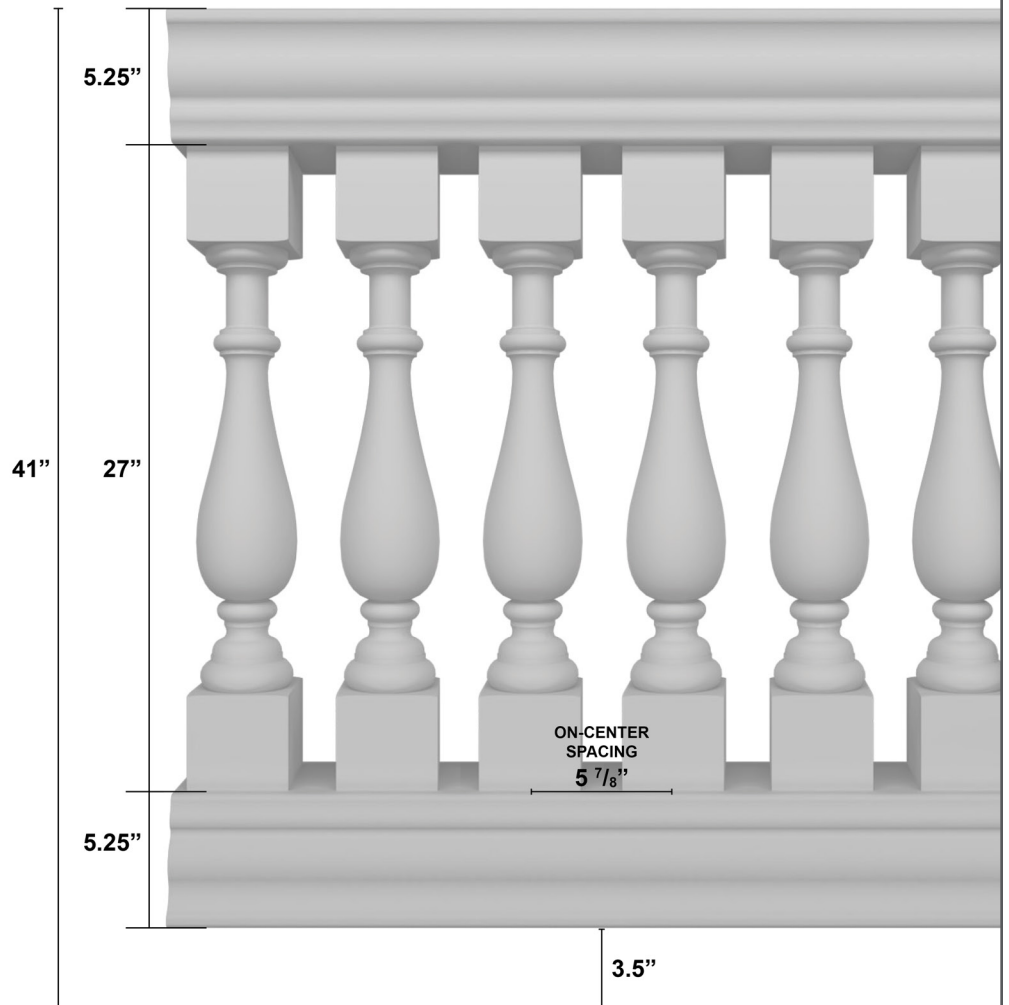

BALUSTRADE RAILING KIT

TRADITIONAL

STYLE

41"

PORCH/PATIO GROUND