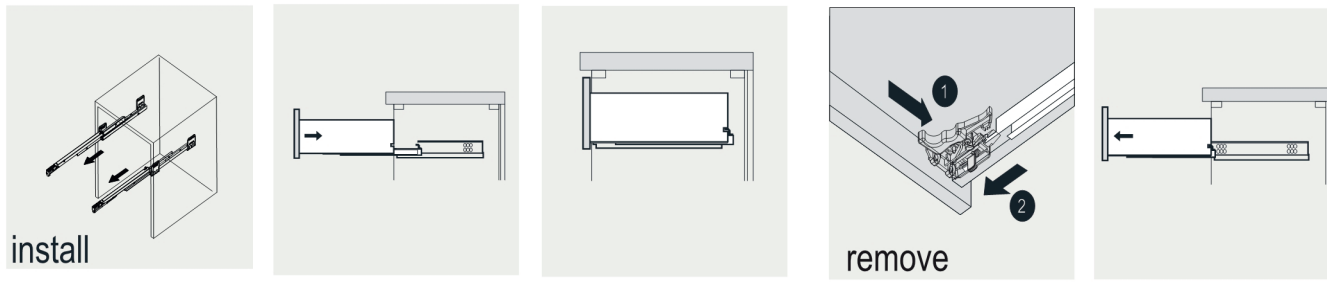

## MODLE NO : EVVN23-32BLU

- Please check your product packaging to make Sure the included accessories are in the "list of standard accessories".if any parts are missing, please contact your local dealer immediately
- Do not allow any sharp objects to come in contact with the cabinet,as it will scratch the surface
- Continuous and prolonged exposure to direct sunlight may cause discoloration to the wood.
- Continuous and prolonged exposure to direct sunlight may cause discoloration to the wood.
- Please avoid using cleaning products that contain bleach or ammonia.
- Wood surface should only be cleaned with wood care products such as soapy water or furniture polish.