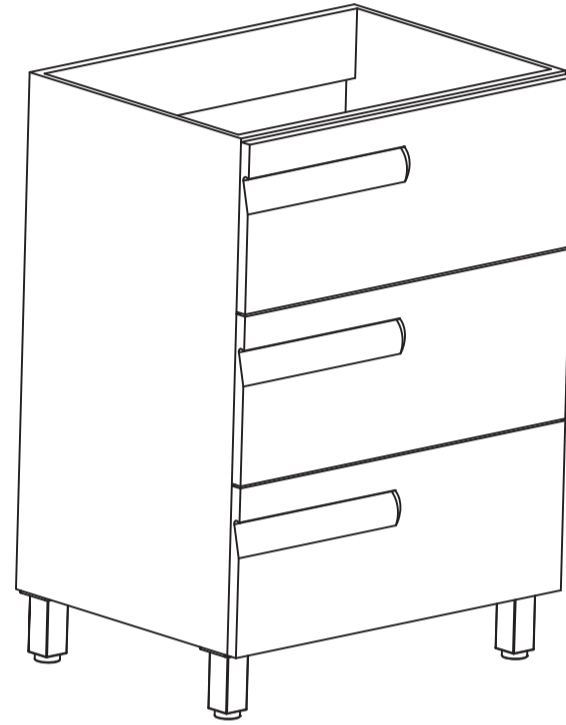

## MODLE NO : EVVN23-32BLU

- Please check your product packaging to make Sure the included accessories are in the "list of standard accessories".if any parts are missing, please contact your local dealer immediately
- Do not allow any sharp objects to come in contact with the cabinet,as it will scratch the surface
- Continuous and prolonged exposure to direct sunlight may cause discoloration to the wood.
- Continuous and prolonged exposure to direct sunlight may cause discoloration to the wood.
- Please avoid using cleaning products that contain bleach or ammonia.
- Wood surface should only be cleaned with wood care products such as soapy water or furniture polish.