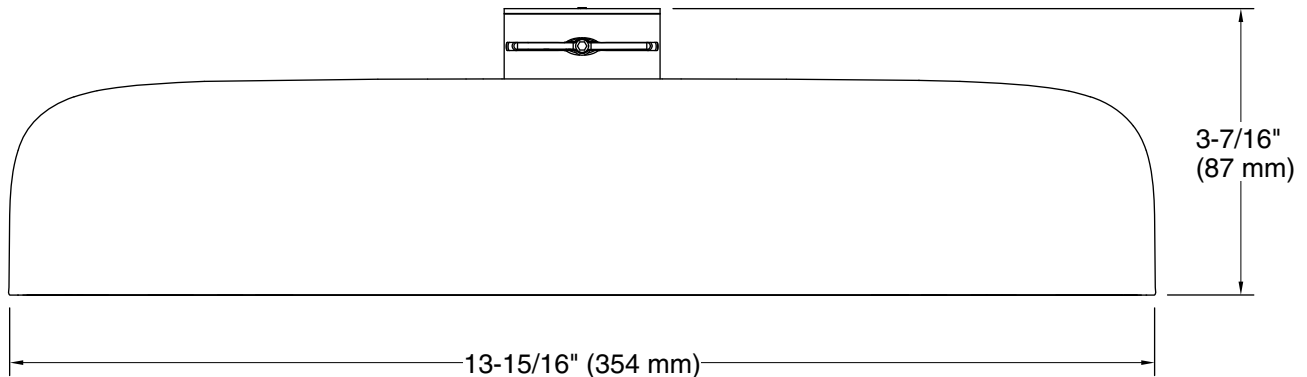

See website for detailed warranty information.

Technical Information

All product dimensions are nominal.

Showerhead/Body Spray:

Rated maximum flow: 2.5 gal/min (9.5 l/min)

Pressure: 80 psi (5.5 bar)