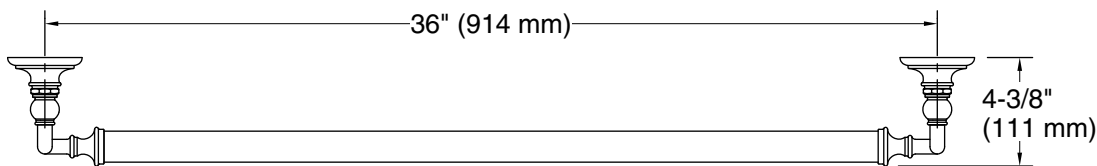

Features

- 36" (914 mm) bar
- Provides minimum 300 lb load capacity
- Coordinates with traditional-style KOHLER® faucets and showering components

Material

- Premium metal construction for durability and reliability
- KOHLER finishes resist corrosion and tarnishing

Technical Information

All product dimensions are nominal.

Installation Type: Wall-mount

Material: Zinc, Stainless Steel

Notes

Measure your actual product for roughing-in details.

WARNING: Risk of personal injury. The wall plates on the grab bar must be mounted to a brace between the wall studs. This will ensure that the weight of the user is adequately supported.