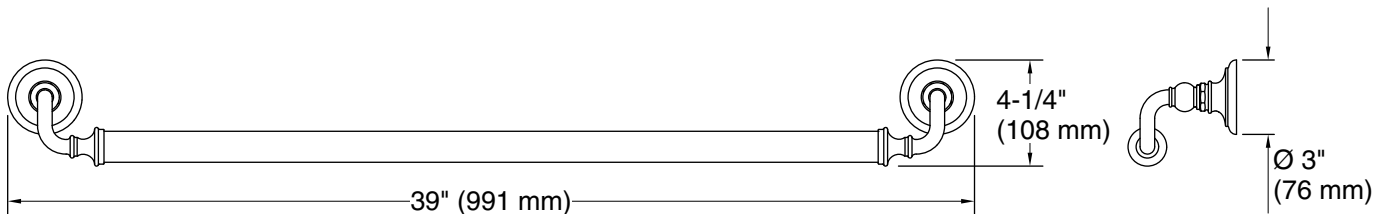

Features

- 36" (914 mm) bar
- Provides minimum 300 lb load capacity
- Coordinates with traditional-style KOHLER® faucets and showering components

Material

- Premium metal construction for durability and reliability
- KOHLER finishes resist corrosion and tarnishing

Codes/Standards

None Applicable

KOHLER® Faucet Lifetime Limited Warranty

See website for detailed warranty information.

Available Colors/Finishes

Color tiles intended for reference only.

Color	Code	Description
	CP	Polished Chrome
	SN	Vibrant™ Polished Nickel
	BN	Vibrant™ Brushed Nickel
	BV	Vibrant™ Brushed Bronze
	2BZ	Oil-Rubbed Bronze
	2MB	Vibrant™ Brushed Moderne Brass

Technical Information

All product dimensions are nominal.

Installation Type: Wall-mount

Material: Zinc, Stainless Steel

Notes

Measure your actual product for roughing-in details.

WARNING: Risk of personal injury. The wall plates on the grab bar must be mounted to a brace between the wall studs. This will ensure that the weight of the user is adequately supported.