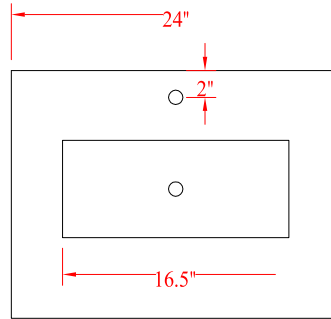

Bathroom Cabinet

Unit

inch

Model

Mirror: 27.56"x24" inch

Cabinet: 24"x18.1"x35.8" inch

Handle: 6.2" inch

(PLAN)