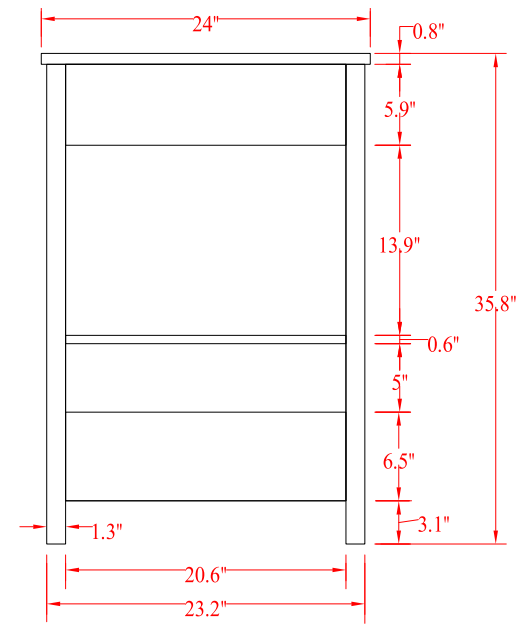

Bathroom Cabinet

Unit

inch

Model

Mirror: 27.56"x24" inch

Cabinet: 24"x18.1"x35.8" inch

Handle: 6.2" inch

(PLAN)

(BACK)