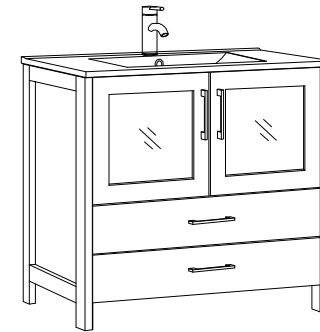

Bathroom Cabinet

Unit

inch

Model

Mirror: 27.56"x24" inch

Cabinet: 24"x18.1"x35.8" inch

Handle: 6.2" inch

(PLAN)