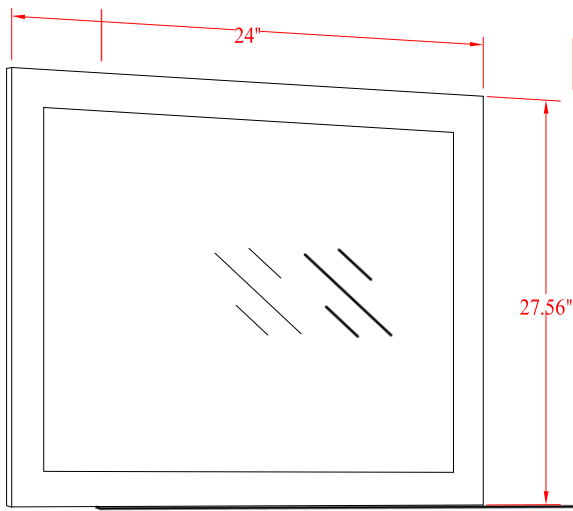

Bathroom Cabinet

Unit

inch

Model

Mirror: 27.56"x24" inch

Cabinet: 24"x18.1"x35.8" inch

Handle: 6.2" inch

(PLAN)