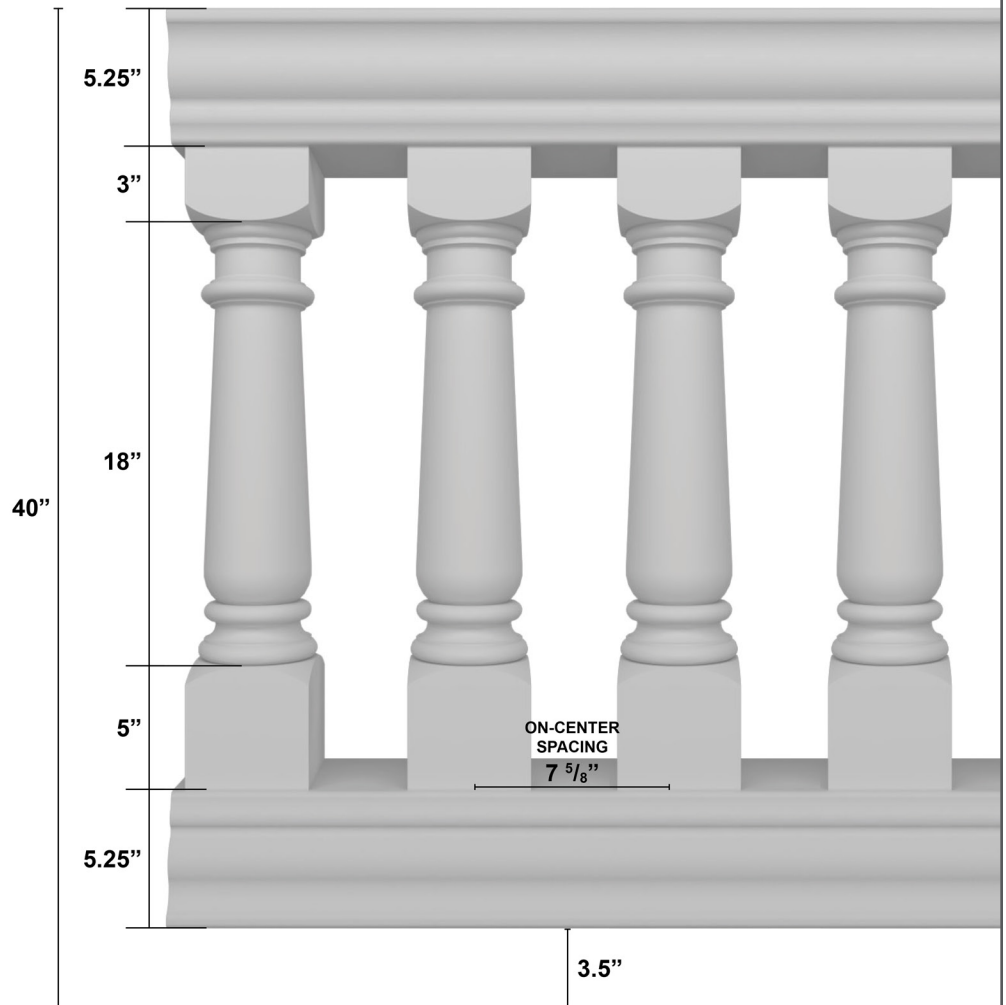

# BALUSTRADE RAILING KIT

WELLINGTON

STYLE

STYLE D

PORCH/PATIO GROUND