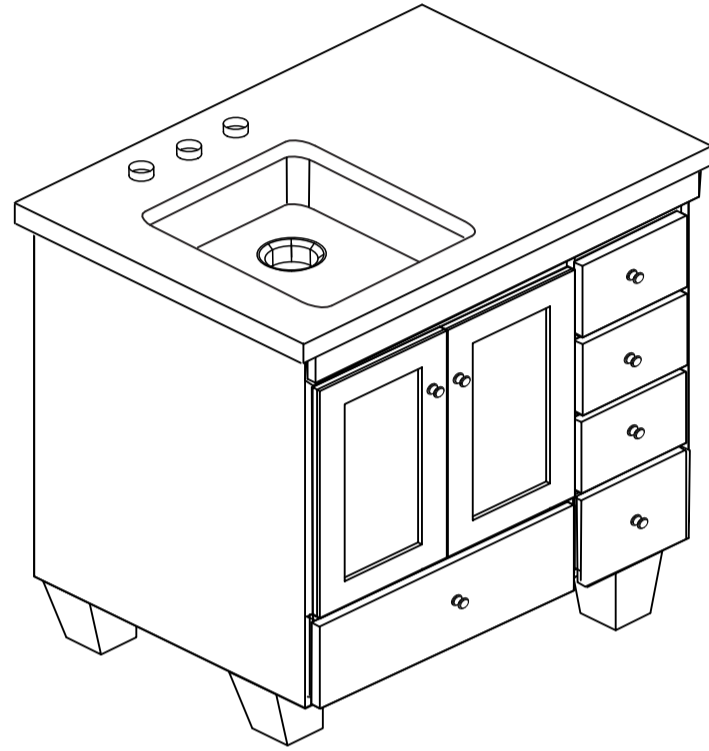

VIVA

MODLE NO : EVVN69-28ES

- Please check your product packaging to make Sure the included accessories are in the "list of standard accessories".if any parts are missing, please contact your local dealer immediately
- Do not allow any sharp objects to come in contact with the cabinet,as it will scratch the surface
- Continuous and prolonged exposure to direct sunlight may cause discoloration to the wood.
- Continuous and prolonged exposure to direct sunlight may cause discoloration to the wood.
- Please avoid using cleaning products that contain bleach or ammonia.
- Wood surface should only be cleaned with wood care products such as soapy water or furniture polish.