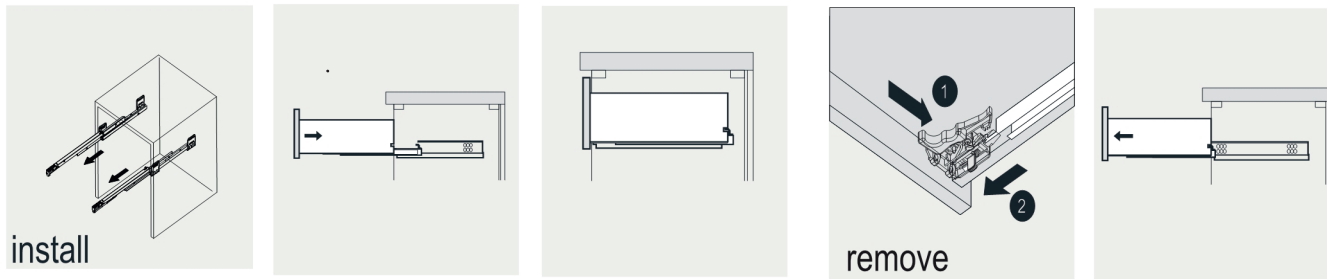

VIVA

MODLE NO : EVVN69-28ES

- Please check your product packaging to make Sure the included accessories are in the "list of standard accessories".if any parts are missing, please contact your local dealer immediately
- Do not allow any sharp objects to come in contact with the cabinet,as it will scratch the surface
- Continuous and prolonged exposure to direct sunlight may cause discoloration to the wood.
- Continuous and prolonged exposure to direct sunlight may cause discoloration to the wood.
- Please avoid using cleaning products that contain bleach or ammonia.
- Wood surface should only be cleaned with wood care products such as soapy water or furniture polish.

ERECTING TOOL

DRAWER'S ADJUST

INSTALLATION INSTRUCTIONS