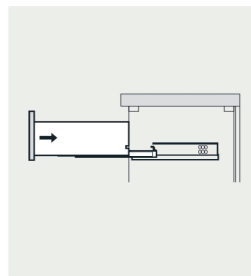

● Wood surface should only be cleaned with wood care products such as soapy water or furniture polish.

MODLE NO : EVVN23-28BW-WM

INSTALLATION INSTRUCTIONS