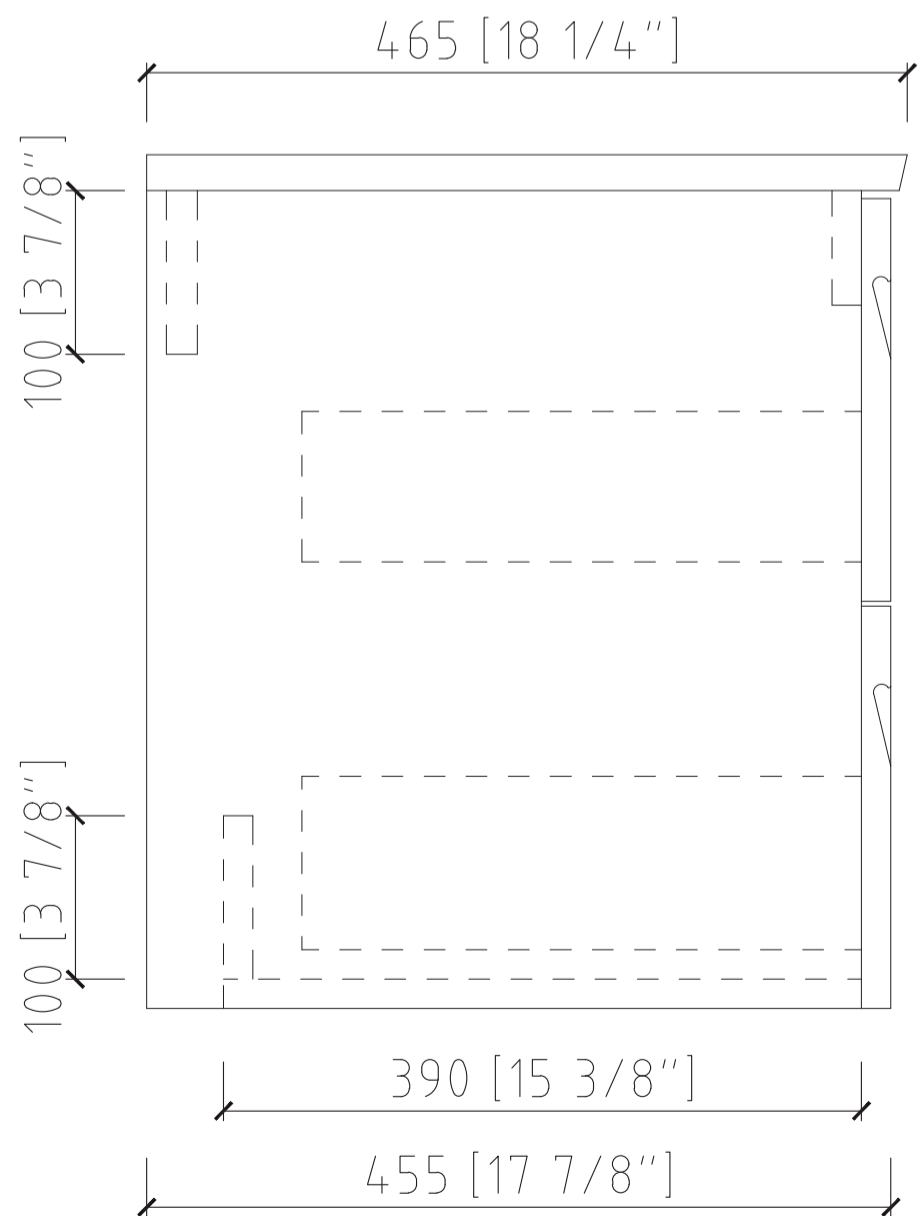

● Wood surface should only be cleaned with wood care products such as soapy water or furniture polish.

MODLE NO : EVVN23-28BW-WM

INSTALLATION INSTRUCTIONS