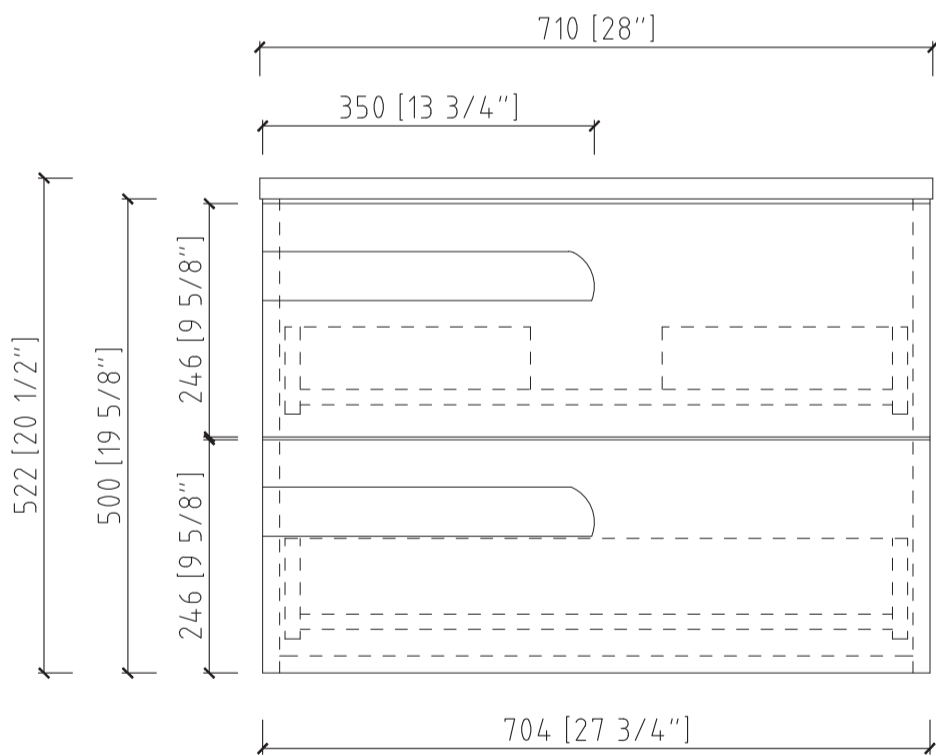

● Wood surface should only be cleaned with wood care products such as soapy water or furniture polish.

MODLE NO : EVVN23-28BW-WM

INSTALLATION INSTRUCTIONS