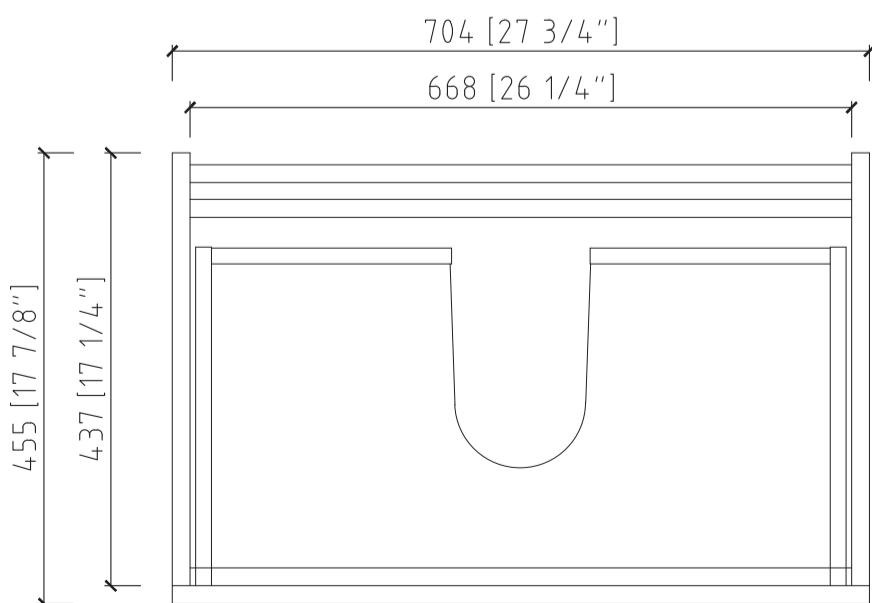

● Wood surface should only be cleaned with wood care products such as soapy water or furniture polish.

MODLE NO : EVVN23-28BW-WM

INSTALLATION INSTRUCTIONS