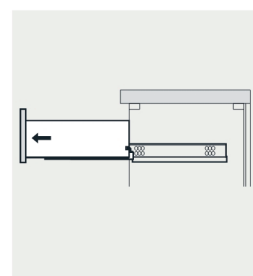

● Wood surface should only be cleaned with wood care products such as soapy water or furniture polish.

MODLE NO : EVVN23-28BW-WM

INSTALLATION INSTRUCTIONS