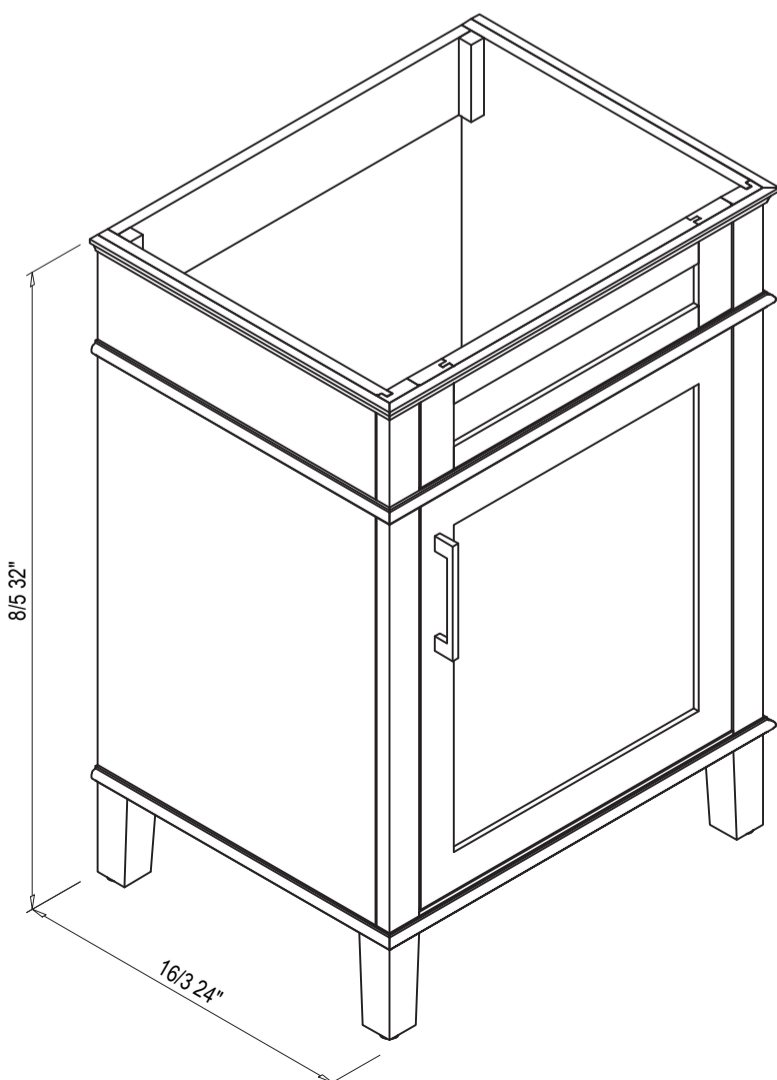

VIVA

MODLE NO : TVN112-24DG

- Please check your product packaging to make Sure the included accessories are in the "list of standard accessories".if any parts are missing, please contact your local dealer immediately
- Do not allow any sharp objects to come in contact with the cabinet,as it will scratch the surface
- Continuous and prolonged exposure to direct sunlight may cause discoloration to the wood.
- Continuous and prolonged exposure to direct sunlight may cause discoloration to the wood.
- Please avoid using cleaning products that contain bleach or ammonia.
- Wood surface should only be cleaned with wood care products such as soapy water or furniture polish.