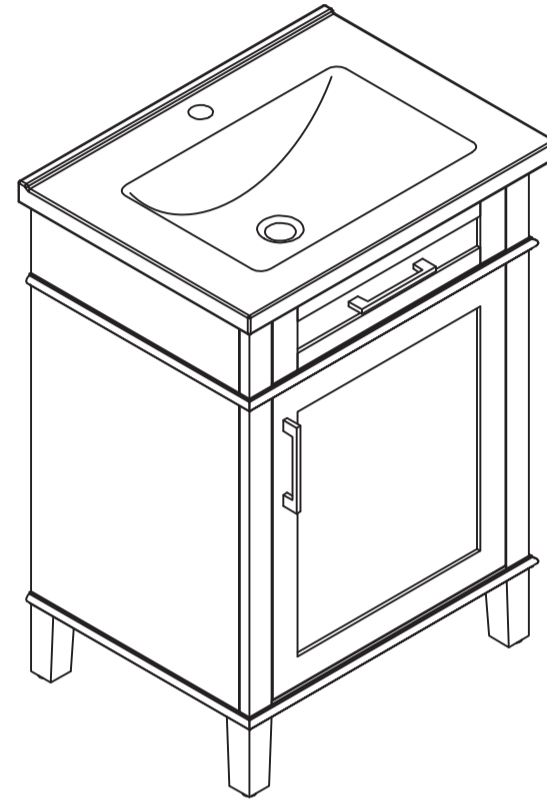

VIVA

MODLE NO : TVN112-24DG

- Please check your product packaging to make Sure the included accessories are in the "list of standard accessories".if any parts are missing, please contact your local dealer immediately
- Do not allow any sharp objects to come in contact with the cabinet,as it will scratch the surface
- Continuous and prolonged exposure to direct sunlight may cause discoloration to the wood.
- Continuous and prolonged exposure to direct sunlight may cause discoloration to the wood.
- Please avoid using cleaning products that contain bleach or ammonia.
- Wood surface should only be cleaned with wood care products such as soapy water or furniture polish.