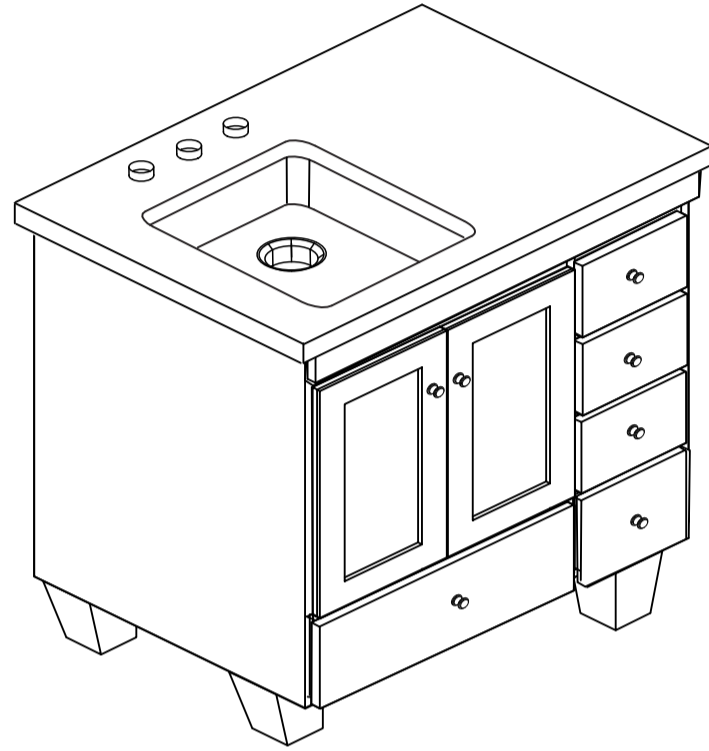

VIVA

MODLE NO : EVVN69-28GR

- Please check your product packaging to make Sure the included accessories are in the "list of standard accessories".if any parts are missing, please contact your local dealer immediately
- Do not allow any sharp objects to come in contact with the cabinet,as it will scratch the surface
- Continuous and prolonged exposure to direct sunlight may cause discoloration to the wood.
- Continuous and prolonged exposure to direct sunlight may cause discoloration to the wood.
- Please avoid using cleaning products that contain bleach or ammonia.
- Wood surface should only be cleaned with wood care products such as soapy water or furniture polish.