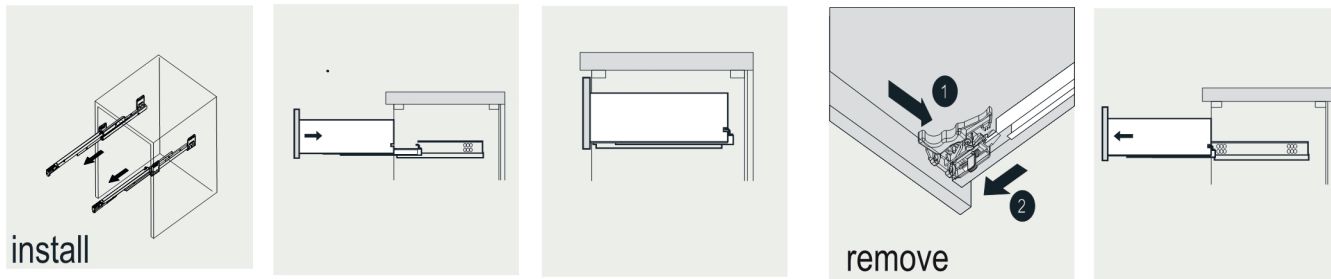

VIVA

MODLE NO : EVVN69-28GR

- Please check your product packaging to make Sure the included accessories are in the "list of standard accessories".if any parts are missing, please contact your local dealer immediately
- Do not allow any sharp objects to come in contact with the cabinet,as it will scratch the surface
- Continuous and prolonged exposure to direct sunlight may cause discoloration to the wood.
- Continuous and prolonged exposure to direct sunlight may cause discoloration to the wood.
- Please avoid using cleaning products that contain bleach or ammonia.
- Wood surface should only be cleaned with wood care products such as soapy water or furniture polish.

ERECTING TOOL

DRAWER'S ADJUST

INSTALLATION INSTRUCTIONS