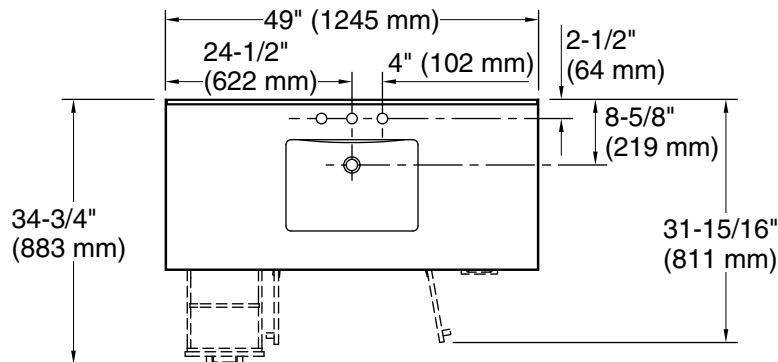

Features

- Set includes cabinet, precut quartz vanity top, backsplash, sink, cabinet hardware
- Four full-extension 17" (432 mm) drawers with soft-close side-mount slides
- Three-way adjustable slow-close door hinges for easy cabinet access
- 20" (508 mm) cabinet interior provides ample storage space
- Finish-matched cabinet interior offers generous clearance for plumbing
- Vanity top has 8" (203 mm) widespread faucet holes; requires deck-mount faucet (sold separately)
- Brushed Nickel hardware included on White vanities, Brushed Brass hardware on Dark Warm Grey and Tidal Blue vanities, and Matte Black hardware on Light Oak vanities.

Technical Information

All product dimensions are nominal.

Notes

Install this product according to the installation instructions.

Select the type of fastener based upon the wall material. Two 250 lb (113.4 kg) minimum load bearing fasteners are recommended.