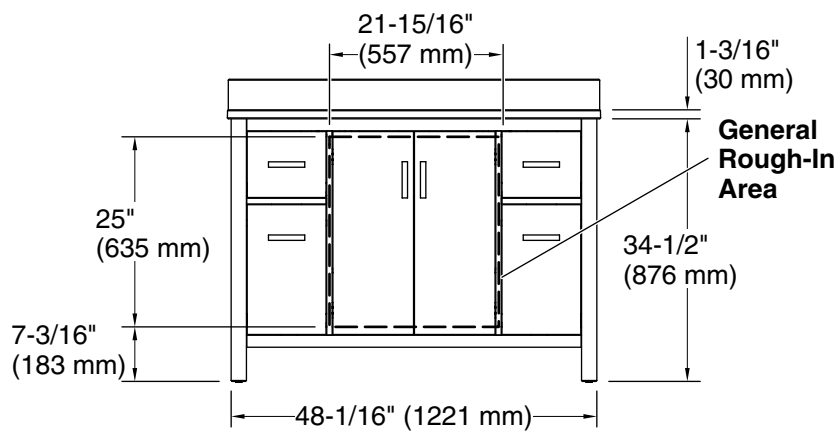

Features

- Set includes cabinet, precut quartz vanity top, backsplash, sink, cabinet hardware
- Four full-extension 17" (432 mm) drawers with soft-close side-mount slides
- Three-way adjustable slow-close door hinges for easy cabinet access
- 20" (508 mm) cabinet interior provides ample storage space
- Finish-matched cabinet interior offers generous clearance for plumbing
- Vanity top has 8" (203 mm) widespread faucet holes; requires deck-mount faucet (sold separately)
- Brushed Nickel hardware included on White vanities, Brushed Brass hardware on Dark Warm Grey and Tidal Blue vanities, and Matte Black hardware on Light Oak vanities.

Technical Information

All product dimensions are nominal.

Notes

Install this product according to the installation instructions.

Select the type of fastener based upon the wall material. Two 250 lb (113.4 kg) minimum load bearing fasteners are recommended.