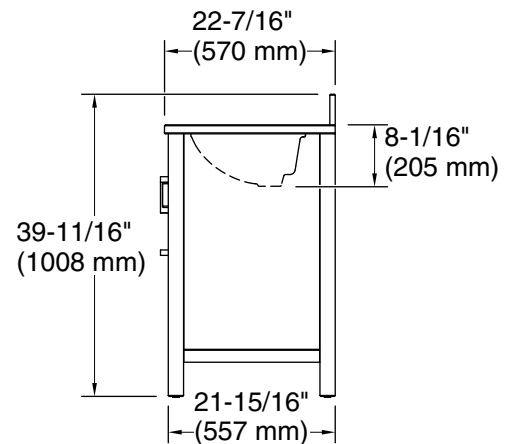

Features

- Set includes cabinet, precut quartz vanity top, backsplash, sink, cabinet hardware
- Four full-extension 17" (432 mm) drawers with soft-close side-mount slides
- Three-way adjustable slow-close door hinges for easy cabinet access
- 20" (508 mm) cabinet interior provides ample storage space
- Finish-matched cabinet interior offers generous clearance for plumbing
- Vanity top has 8" (203 mm) widespread faucet holes; requires deck-mount faucet (sold separately)
- Brushed Nickel hardware included on White vanities, Brushed Brass hardware on Dark Warm Grey and Tidal Blue vanities, and Matte Black hardware on Light Oak vanities.

Technical Information

All product dimensions are nominal.

Notes

Install this product according to the installation instructions.

Select the type of fastener based upon the wall material. Two 250 lb (113.4 kg) minimum load bearing fasteners are recommended.