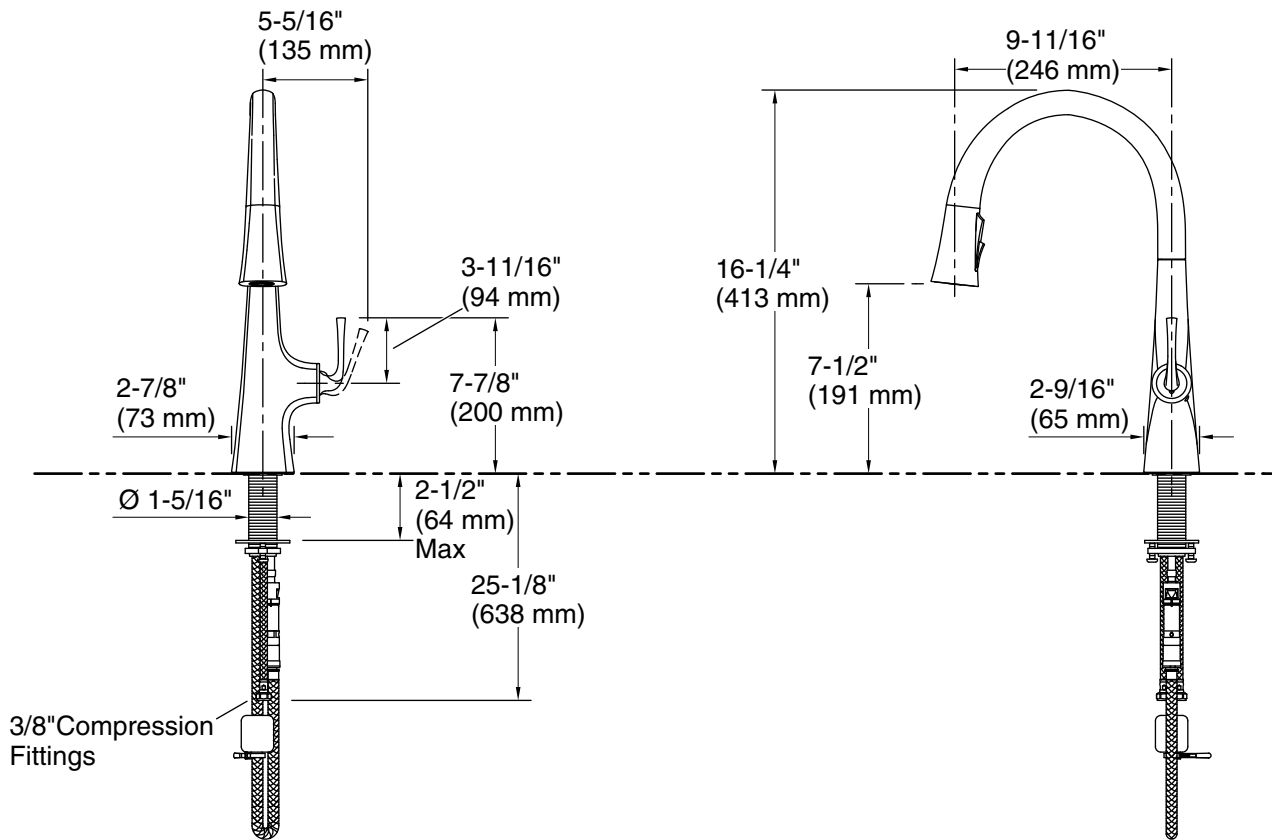

Features

- Three-function pull-down sprayhead with touch-control allows you to switch between stream, Sweep® spray and BerrySoft® spray.
- Sweep® spray features specially angled nozzles that form a wide, powerful blade of water to sweep your dishes and sink clean.
- Unique three-function sprayhead allows you to tackle tasks such as cleaning, rinsing and filling with Sweep® Spray, BerrySoft® spray, and aerated stream.
- DockNetik® magnetic docking system securely locks the sprayhead into place when not in use.
- ProMotion® technology's light, quiet braided hose and swiveling ball joint make the pull-down sprayhead easier and more comfortable to use.
- High-arch 270° rotating swing spout offers vertical clearance for tall cookware and pitchers.
- 9-11/16" (246 mm) swing spout reach.
- 1.5 gpm (5.7 lpm) maximum flow rate at 60 psi (4.14 bar).
- Single lever handle makes adjusting water temperature easy.
- Temperature memory allows faucet to be turned on and off at the temperature set during prior usage.
- MasterClean™ sprayface features an easy-to-clean surface that withstands mineral buildup.
- KOHLER ceramic disc valves exceed industry longevity standards for a lifetime of durable performance.

Adapters, Rough-in and Extension Kits

1012715 Range: 2-1/2" (64 mm) - 4-5/8" (118 mm)

Optional Products/Accessories

K-22071 Three-hole kitchen faucet escutcheon

ADA **CSA B651**

Codes/Standards

ASME A112.18.1/CSA B125.1
NSF/ANSI 61
NSF/ANSI 372
All applicable US Federal and State material regulations
DOE - Energy Policy Act 1992
California Energy Commission (CEC)
ADA
ICC/ANSI A117.1
CSA B651

Technical Information

All product dimensions are nominal.

Drain included: No

Spout:

Spout reach: 9-11/16" (246 mm)

Notes

Install this product according to the installation instructions.

ADA complaint for faucet handles only.