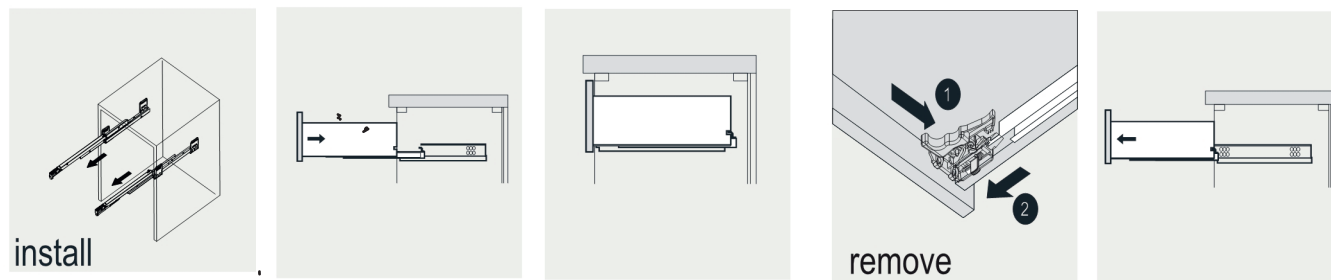

VIVA

MODLE NO : EVVN1800-8-72WH

- Please check your product packaging to make Sure the included accessories are in the "list of standard accessories".if any parts are missing, please contact your local dealer immediately
- Do not allow any sharp objects to come in contact with the cabinet,as it will scratch the surface
- Continuous and prolonged exposure to direct sunlight may cause discoloration to the wood.
- Continuous and prolonged exposure to direct sunlight may cause discoloration to the wood.
- Please avoid using cleaning products that contain bleach or ammonia.
- Wood surface should only be cleaned with wood care products such as soapy water or furniture polish.

ERECTING TOOL

DRAWER'S ADJUST

INSTALLATION INSTRUCTIONS