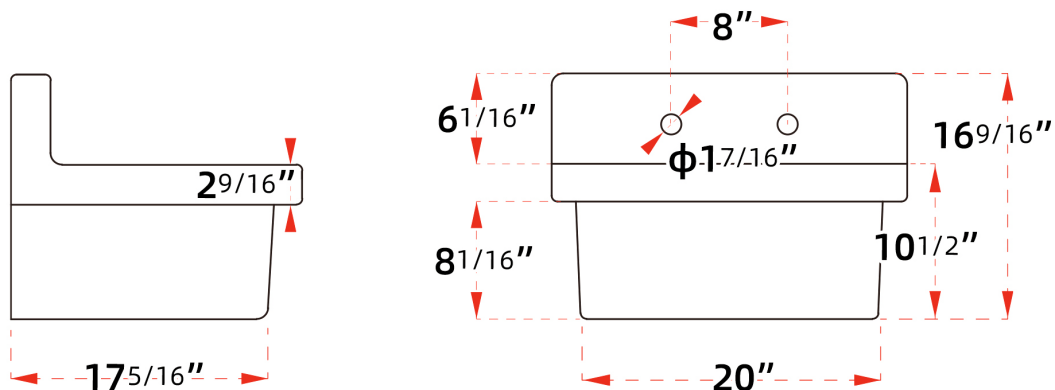

SIZE DETAILS

WALL MOUNT UTILITY SINK

All dimensions are nominal,
minor variations may occur.

Top View

Side View

Front View