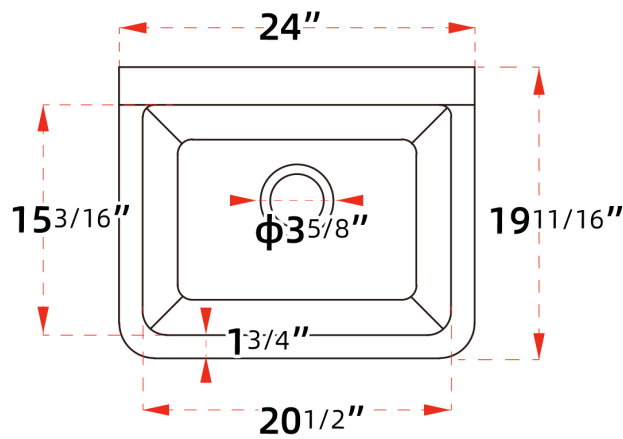

SIZE DETAILS

WALL MOUNT UTILITY SINK

All dimensions are nominal,
minor variations may occur.

Top View

Side View

Front View