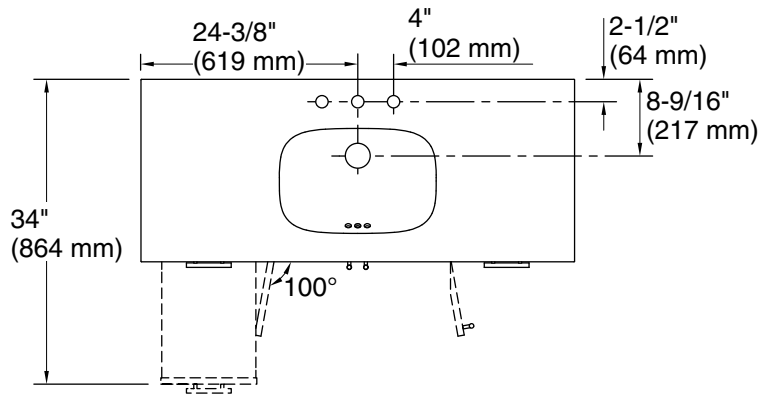

Features

- Set includes cabinet, precut quartz vanity top, sink, cabinet hardware
- Full-extension 14-3/4" (375 mm) drawers with soft-close side-mount slides
- Three-way adjustable slow-close door hinges for easy cabinet access
- 18-9/16" (471 mm) cabinet interior provides ample storage space
- 8" (203 mm) widespread faucet holes
- Faucet sold separately
- Some assembly required
- Bianco Bella quartz vanity top adds beauty and long-lasting durability

- K-33585 Drawer organizer set
- K-33586 Drawer organizer with lid
- K-33587 Divided drawer organizer
- K-33588 Makeup display tray and organizer

Codes/Standards

ASME A112.19.2/CSA B45.1
EPA TSCA Title VI/CARB P2

Technical Information

All product dimensions are nominal.

Notes

Install this product according to the installation instructions.