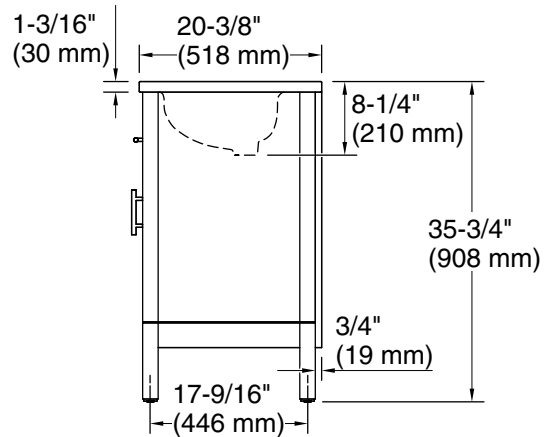

Features

- Set includes cabinet, precut quartz vanity top, sink, cabinet hardware
- Full-extension 14-3/4" (375 mm) drawers with soft-close side-mount slides
- Three-way adjustable slow-close door hinges for easy cabinet access
- 18-9/16" (471 mm) cabinet interior provides ample storage space
- 8" (203 mm) widespread faucet holes
- Faucet sold separately
- Some assembly required
- Bianco Bella quartz vanity top adds beauty and long-lasting durability

- K-33585 Drawer organizer set
- K-33586 Drawer organizer with lid
- K-33587 Divided drawer organizer
- K-33588 Makeup display tray and organizer

Codes/Standards

ASME A112.19.2/CSA B45.1
EPA TSCA Title VI/CARB P2

Technical Information

All product dimensions are nominal.

Notes

Install this product according to the installation instructions.