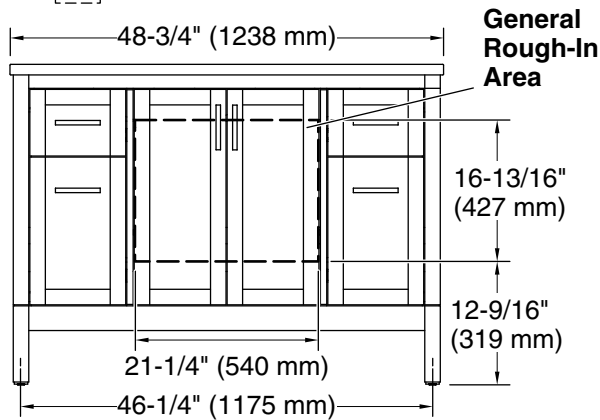

Features

- Set includes cabinet, precut quartz vanity top, sink, cabinet hardware
- Full-extension 14-3/4" (375 mm) drawers with soft-close side-mount slides
- Three-way adjustable slow-close door hinges for easy cabinet access
- 18-9/16" (471 mm) cabinet interior provides ample storage space
- 8" (203 mm) widespread faucet holes
- Faucet sold separately
- Some assembly required
- Bianco Bella quartz vanity top adds beauty and long-lasting durability

- K-33585 Drawer organizer set
- K-33586 Drawer organizer with lid
- K-33587 Divided drawer organizer
- K-33588 Makeup display tray and organizer

Codes/Standards

ASME A112.19.2/CSA B45.1
EPA TSCA Title VI/CARB P2

Technical Information

All product dimensions are nominal.

Notes

Install this product according to the installation instructions.