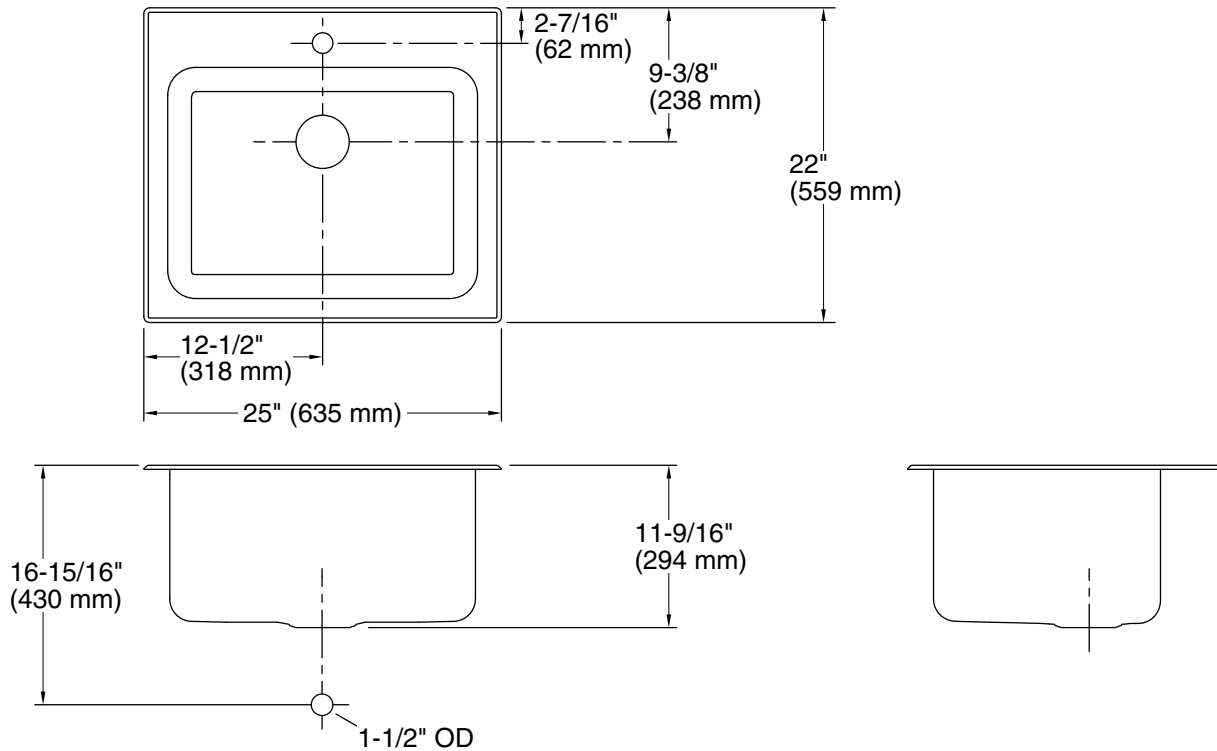

**Ballad™**  
25" top-mount single-bowl utility sink  
**K-5798-1**

**Features**

- 27" (686 mm) minimum base cabinet width
- Single bowl
- 11-5/8" depth provides generous workspace
- Single faucet hole
- Includes installation hardware

### Technical Information

All product dimensions are nominal.

Min. base cabinet width: 27" (686 mm)

Bowl area (Only):  
 Length: 21-1/4" (540 mm)  
 Width: 15-3/4" (400 mm)  
 Bowl depth: 11-5/16" (287 mm)  
 Water depth: 11-5/16" (287 mm)

Number of deck holes: 1

Faucet hole(s): 1-7/16" (37 mm)

Drain hole: 3-3/4" (94 mm)