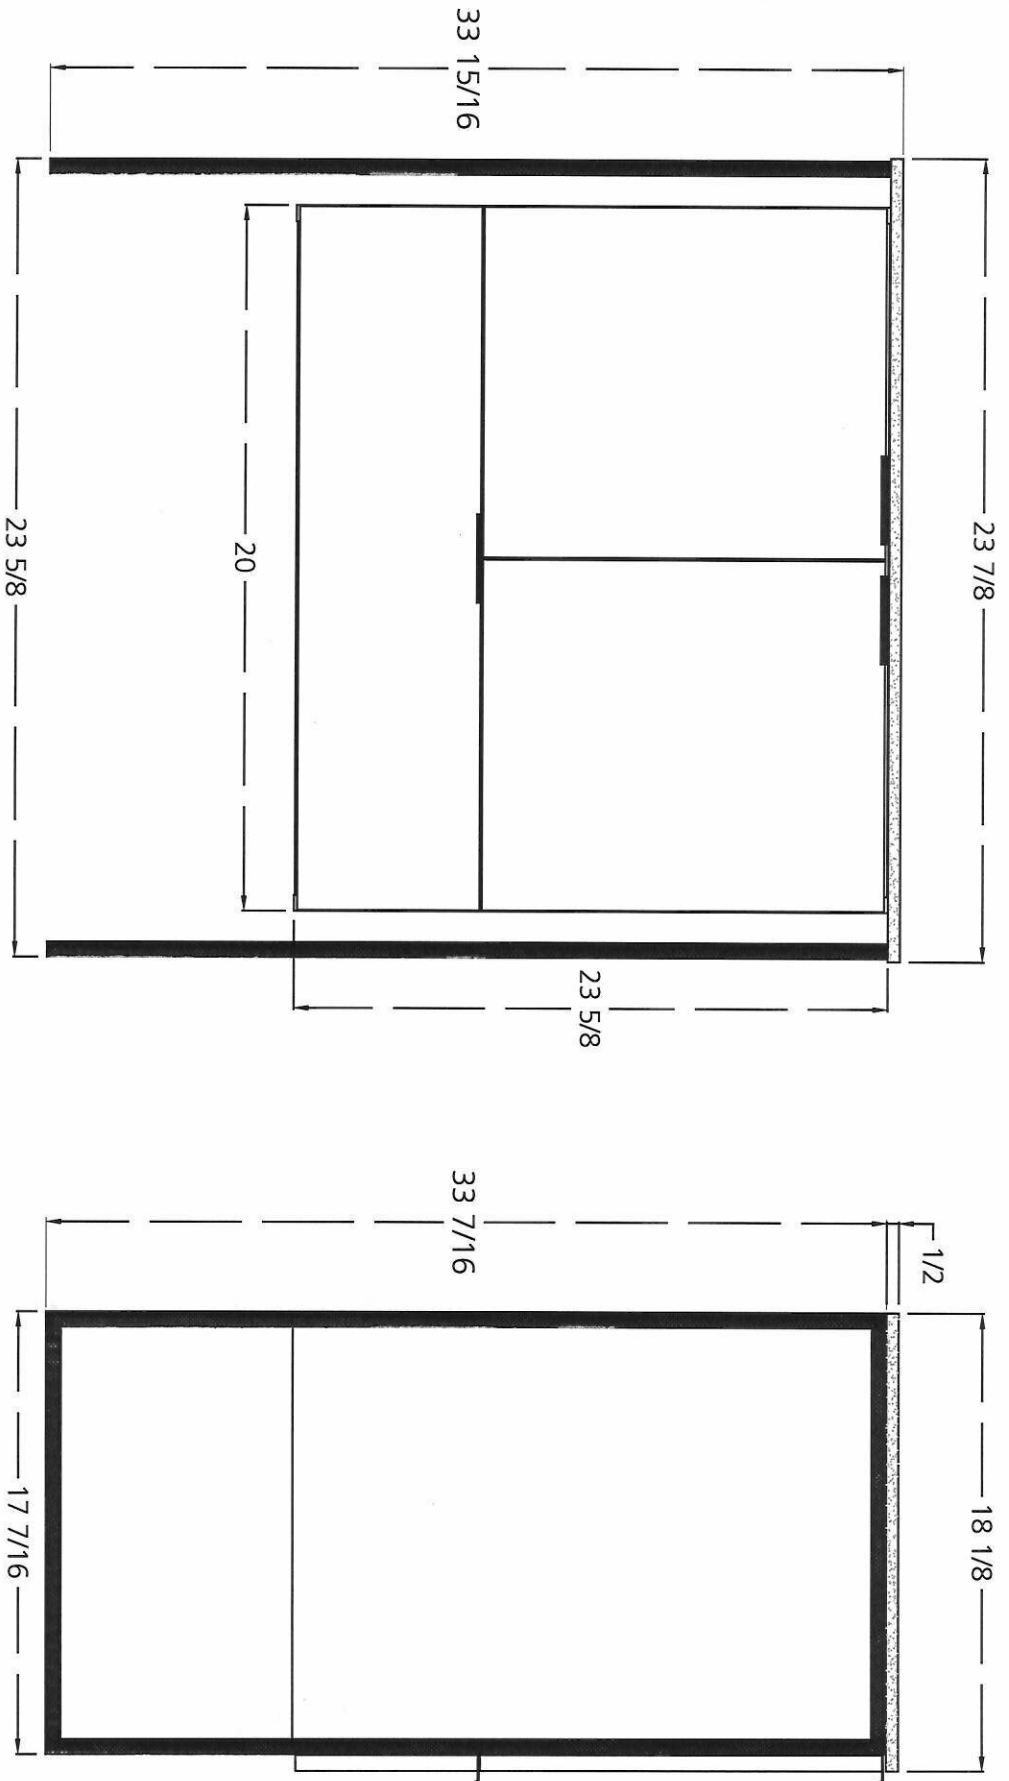

# Wall Fixings

Sink Tolerance  $\pm \frac{1}{8}$  "  
Tolerance  $\pm \frac{1}{8}$  "

We reserve the right to make technical changes to improve our products without prior warning.

SERIES
DOKI 2.0

Sink Tolerance  $\pm \frac{1}{8}$  "  
Tolerance  $\pm \frac{1}{8}$  "