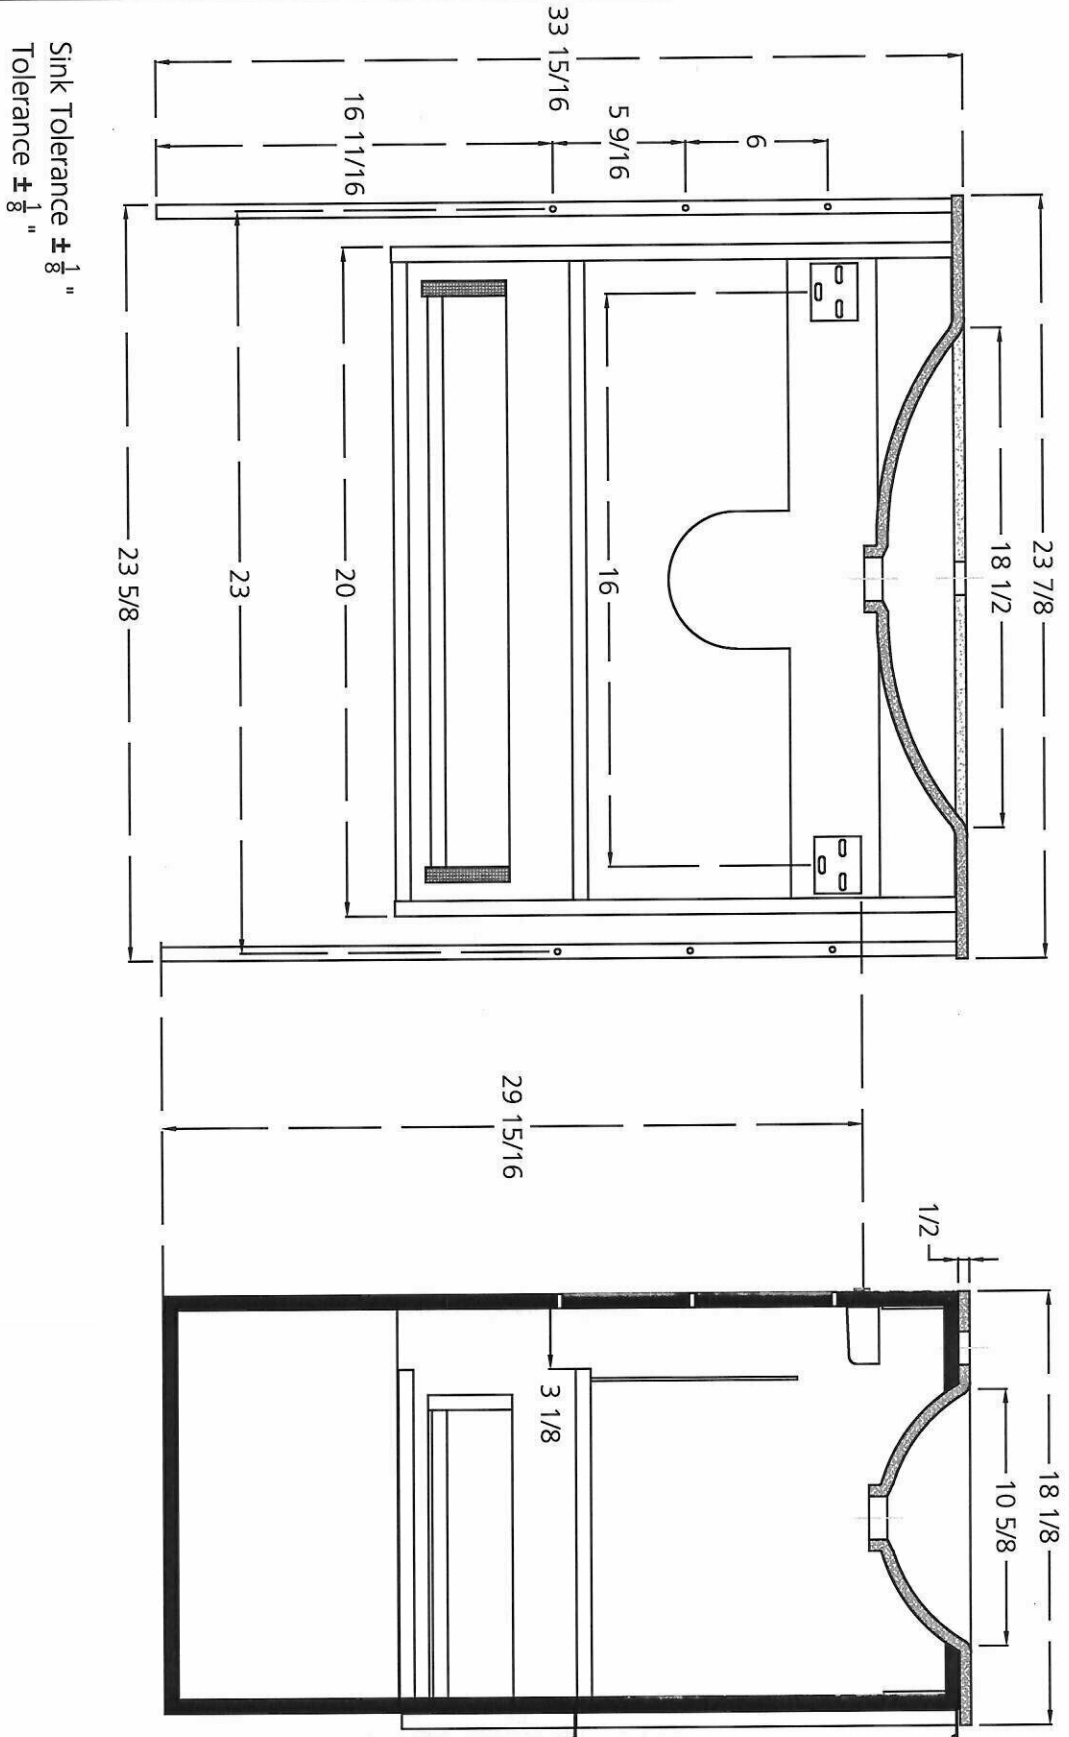

# Wall Fixings

Sink Tolerance  $\pm \frac{1}{8}$  "  
Tolerance  $\pm \frac{1}{8}$  "

We reserve the right to make technical changes to improve our products without prior warning.

SERIES
DOKI 2.0

Sink Tolerance  $\pm \frac{1}{8}$  "  
Tolerance  $\pm \frac{1}{8}$  "