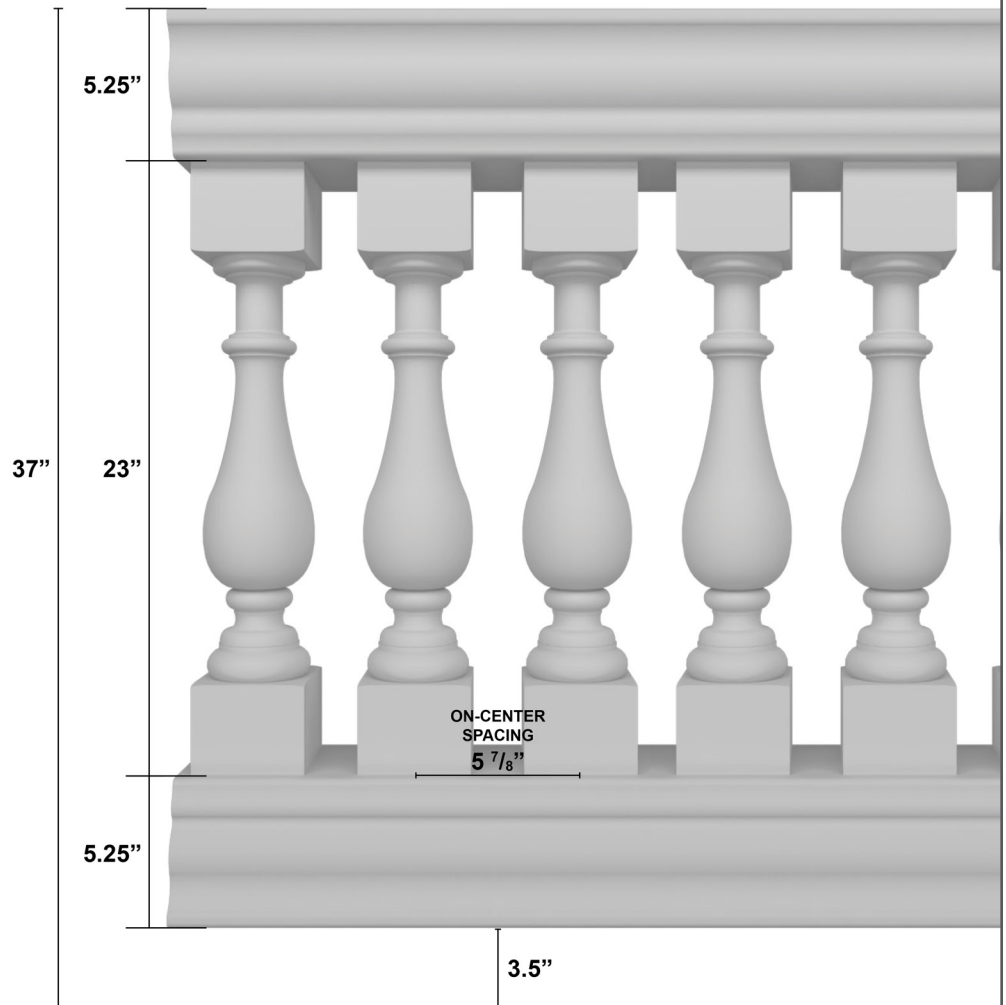

BALUSTRADE RAILING KIT

TRADITIONAL

STYLE

37"

PORCH/PATIO GROUND