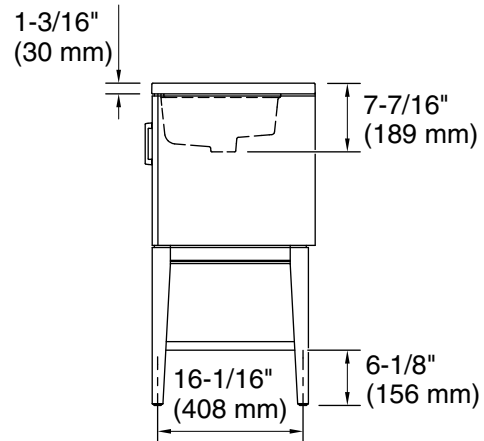

Technical Information

All product dimensions are nominal.

Notes

Install this product according to the installation instructions.