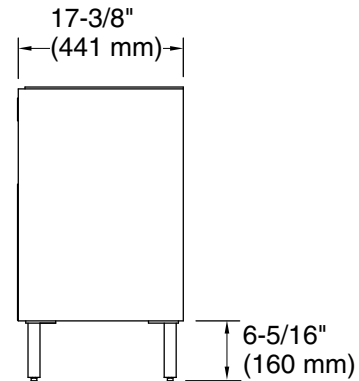

Available Colors/Finishes

Color tiles intended for reference only.

Color	Code	Description
-------	------	-------------

	0	White
	DKS	

Technical Information

All product dimensions are nominal.

Notes

Install this product according to the installation guide.