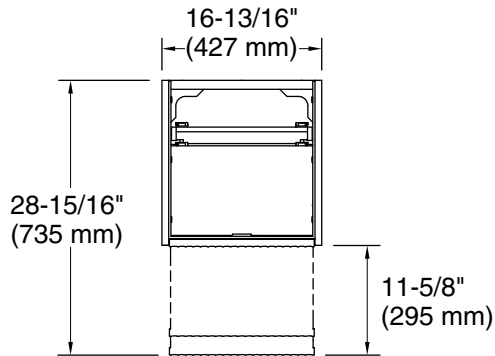

Technical Information

All product dimensions are nominal.

Notes

Install this product according to the installation guide.

Select the type of fastener based upon the wall material. Two 500 lb (227 kg) minimum load bearing fasteners are recommended.