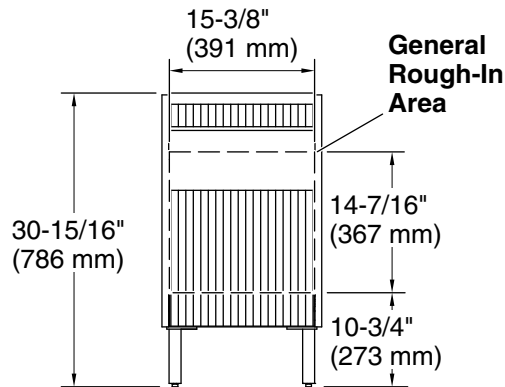

Available Colors/Finishes

Color tiles intended for reference only.

Color	Code	Description
-------	------	-------------

	0	White
	DKS	

Technical Information

All product dimensions are nominal.

Notes

Install this product according to the installation guide.