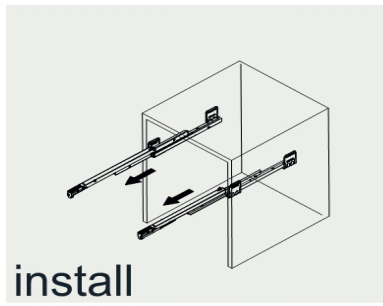

# VIVA

MODLE NO : EVVN511-36WH

- Please check your product packaging to make Sure the included accessories are in the "list of standard accessories".if any parts are missing, please contact your local dealer immediately
- Do not allow any sharp objects to come in contact with the cabinet,as it will scratch the surface
- Continuous and prolonged exposure to direct sunlight may cause discoloration to the wood.
- Continuous and prolonged exposure to direct sunlight may cause discoloration to the wood.
- Please avoid using cleaning products that contain bleach or ammonia.
- Wood surface should only be cleaned with wood care products such as soapy water or furniture polish.