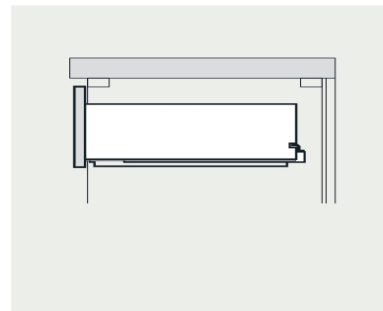

install

remove

INSTALLATION INSTRUCTIONS