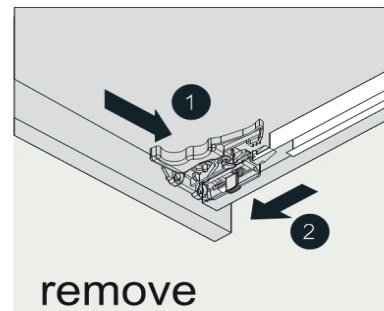

install

remove

INSTALLATION INSTRUCTIONS