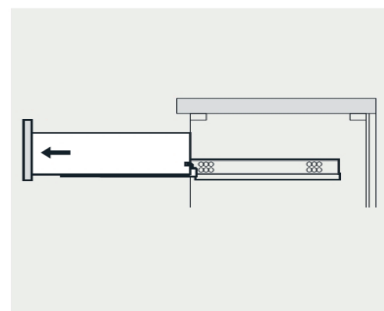

install

remove

INSTALLATION INSTRUCTIONS