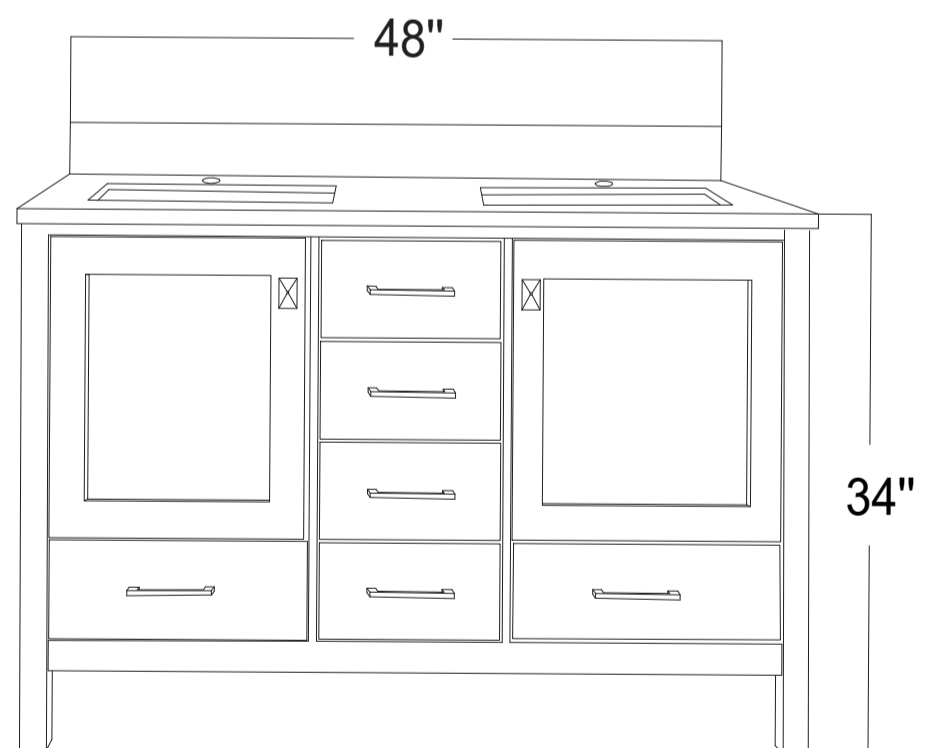

VIVA

MODLE NO : TVN414-48X18BLU-DS

- Please check your product packaging to make Sure the included accessories are in the "list of standard accessories".if any parts are missing, please contact your local dealer immediately
- Do not allow any sharp objects to come in contact with the cabinet,as it will scratch the surface
- Continuous and prolonged exposure to direct sunlight may cause discoloration to the wood.
- Continuous and prolonged exposure to direct sunlight may cause discoloration to the wood.
- Please avoid using cleaning products that contain bleach or ammonia.
- Wood surface should only be cleaned with wood care products such as soapy water or furniture polish.