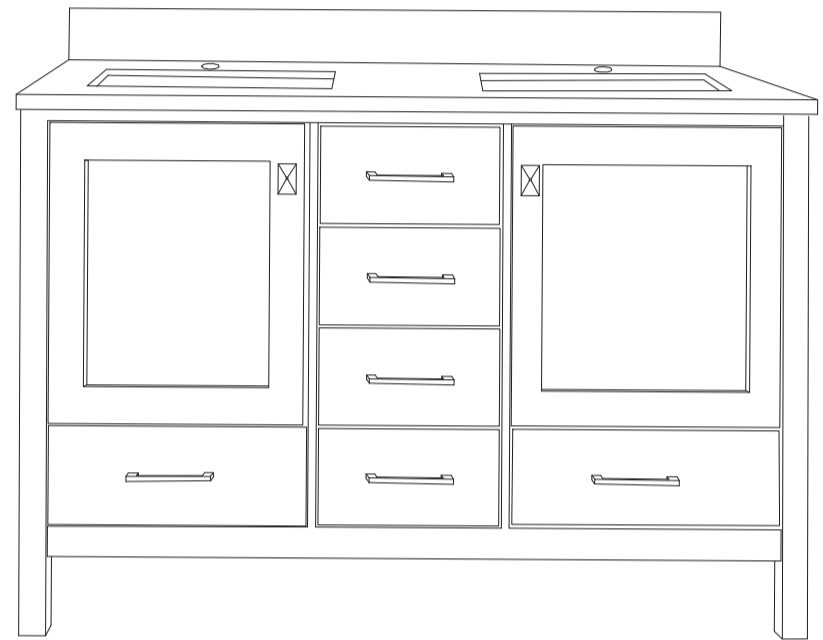

VIVA

MODLE NO : TVN414-48X18BLU-DS

- Please check your product packaging to make Sure the included accessories are in the "list of standard accessories".if any parts are missing, please contact your local dealer immediately
- Do not allow any sharp objects to come in contact with the cabinet,as it will scratch the surface
- Continuous and prolonged exposure to direct sunlight may cause discoloration to the wood.
- Continuous and prolonged exposure to direct sunlight may cause discoloration to the wood.
- Please avoid using cleaning products that contain bleach or ammonia.
- Wood surface should only be cleaned with wood care products such as soapy water or furniture polish.