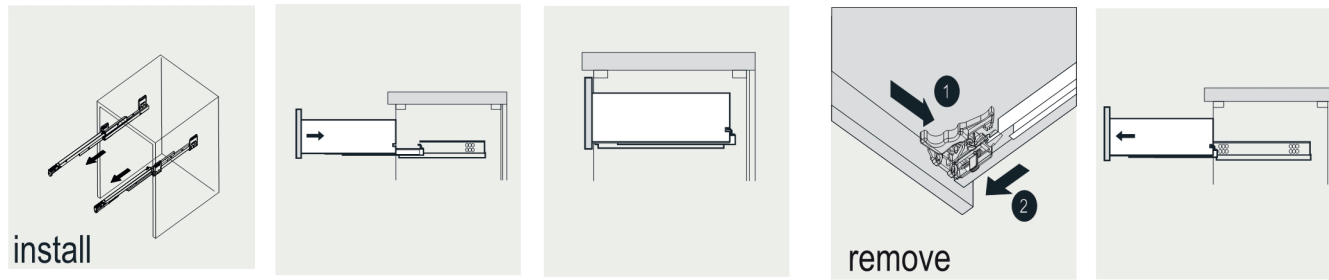

VIVA

MODLE NO : TVN414-48X18BLU-DS

- Please check your product packaging to make Sure the included accessories are in the "list of standard accessories".if any parts are missing, please contact your local dealer immediately
- Do not allow any sharp objects to come in contact with the cabinet,as it will scratch the surface
- Continuous and prolonged exposure to direct sunlight may cause discoloration to the wood.
- Continuous and prolonged exposure to direct sunlight may cause discoloration to the wood.
- Please avoid using cleaning products that contain bleach or ammonia.
- Wood surface should only be cleaned with wood care products such as soapy water or furniture polish.

ERECTING TOOL

DRAWER'S ADJUST

INSTALLATION INSTRUCTIONS