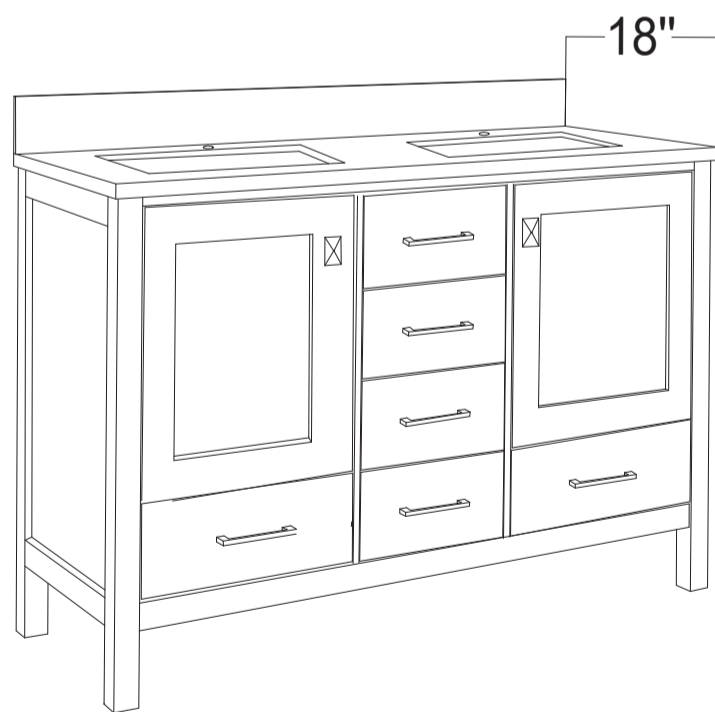

VIVA

MODLE NO : TVN414-48X18BLU-DS

- Please check your product packaging to make Sure the included accessories are in the "list of standard accessories".if any parts are missing, please contact your local dealer immediately
- Do not allow any sharp objects to come in contact with the cabinet,as it will scratch the surface
- Continuous and prolonged exposure to direct sunlight may cause discoloration to the wood.
- Continuous and prolonged exposure to direct sunlight may cause discoloration to the wood.
- Please avoid using cleaning products that contain bleach or ammonia.
- Wood surface should only be cleaned with wood care products such as soapy water or furniture polish.