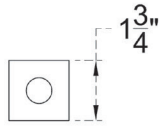

ITEM NUMBER: BAL02X28SQ

ENDURATHANE 500 SERIES SQUARE BALUSTER: 1 3/4"W X 28"H
(5 5/8" ON CENTER SPACING FOR 4" SPHERE CODE)

TOP PROFILE

Ø3/4" FIBERGLASS TUBE

FRONT PROFILE

ISOMETRIC

EKENA MILLWORK
2300 WEST MAIN ST.
CLARKSVILLE, TX 75426
TOLL FREE: 866-607-0453
WWW.EKENAMILLWORK.COM