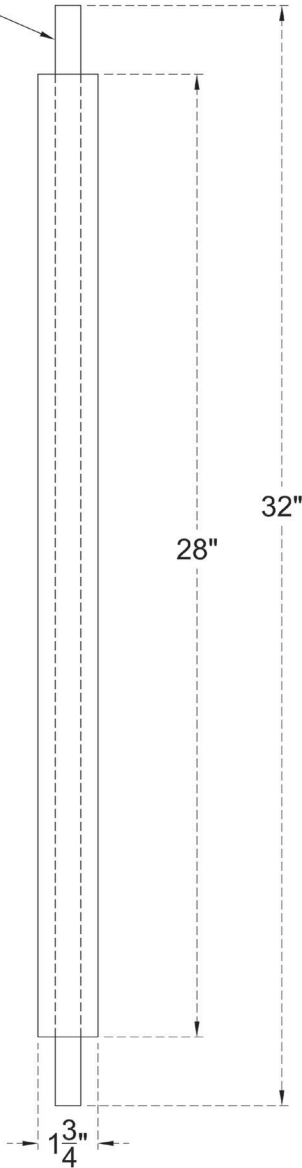

ITEM NUMBER: BAL02X28SQ

ENDURATHANE 500 SERIES SQUARE BALUSTER: 1 3/4"W X 28"H
(5 5/8" ON CENTER SPACING FOR 4" SPHERE CODE)

TOP PROFILE

Ø3/4" FIBERGLASS TUBE

FRONT PROFILE

ISOMETRIC

EKENA MILLWORK
2300 WEST MAIN ST.
CLARKSVILLE, TX 75426
TOLL FREE: 866-607-0453
WWW.EKENAMILLWORK.COM

GENERATED DATE : 06/28/2024

NOTES

1. INSTALLATION TO BE COMPLETED IN ACCORDANCE WITH MANUFACTURER'S SPECIFICATIONS.
2. DRAWING MAY NOT BE TO SCALE
3. THIS DRAWING IS INTENDED FOR DESIGN AND PLANNING PURPOSES ONLY.
4. ALL INFORMATION CONTAINED HEREIN WAS CURRENT AT THE TIME OF DEVELOPMENT BUT MUST BE REVIEWED AND APPROVED BY THE PRODUCT MANUFACTURER TO BE CONSIDERED ACCURATE.
5. MANUFACTURED FROM HIGH DENSITY POLYURETHANE WITH FACTORY PRIMED FINISH.