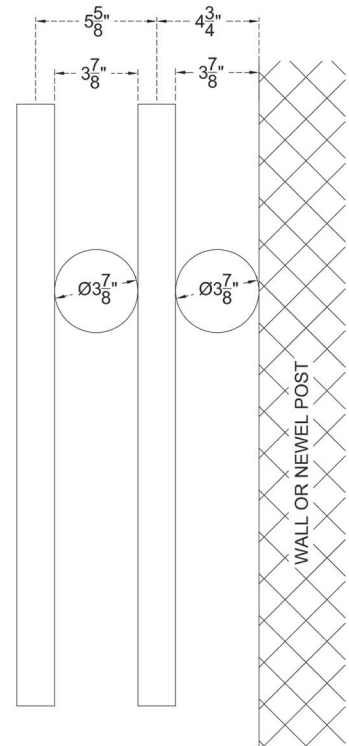

ITEM NUMBER: BAL02X28SQ

ENDURATHANE 500 SERIES SQUARE BALUSTER: 1 3/4"W X 28"H
(5 5/8" ON CENTER SPACING FOR 4" SPHERE CODE)

TOP PROFILE

Ø3/4" FIBERGLASS TUBE

FRONT PROFILE

ISOMETRIC

EKENA MILLWORK
2300 WEST MAIN ST.
CLARKSVILLE, TX 75426
TOLL FREE: 866-607-0453
WWW.EKENAMILLWORK.COM

GENERATED DATE : 06/28/2024

NOTES

1. INSTALLATION TO BE COMPLETED IN ACCORDANCE WITH MANUFACTURER'S SPECIFICATIONS.
2. DRAWING MAY NOT BE TO SCALE
3. THIS DRAWING IS INTENDED FOR DESIGN AND PLANNING PURPOSES ONLY.
4. ALL INFORMATION CONTAINED HEREIN WAS CURRENT AT THE TIME OF DEVELOPMENT BUT MUST BE REVIEWED AND APPROVED BY THE PRODUCT MANUFACTURER TO BE CONSIDERED ACCURATE.
5. MANUFACTURED FROM HIGH DENSITY POLYURETHANE WITH FACTORY PRIMED FINISH.